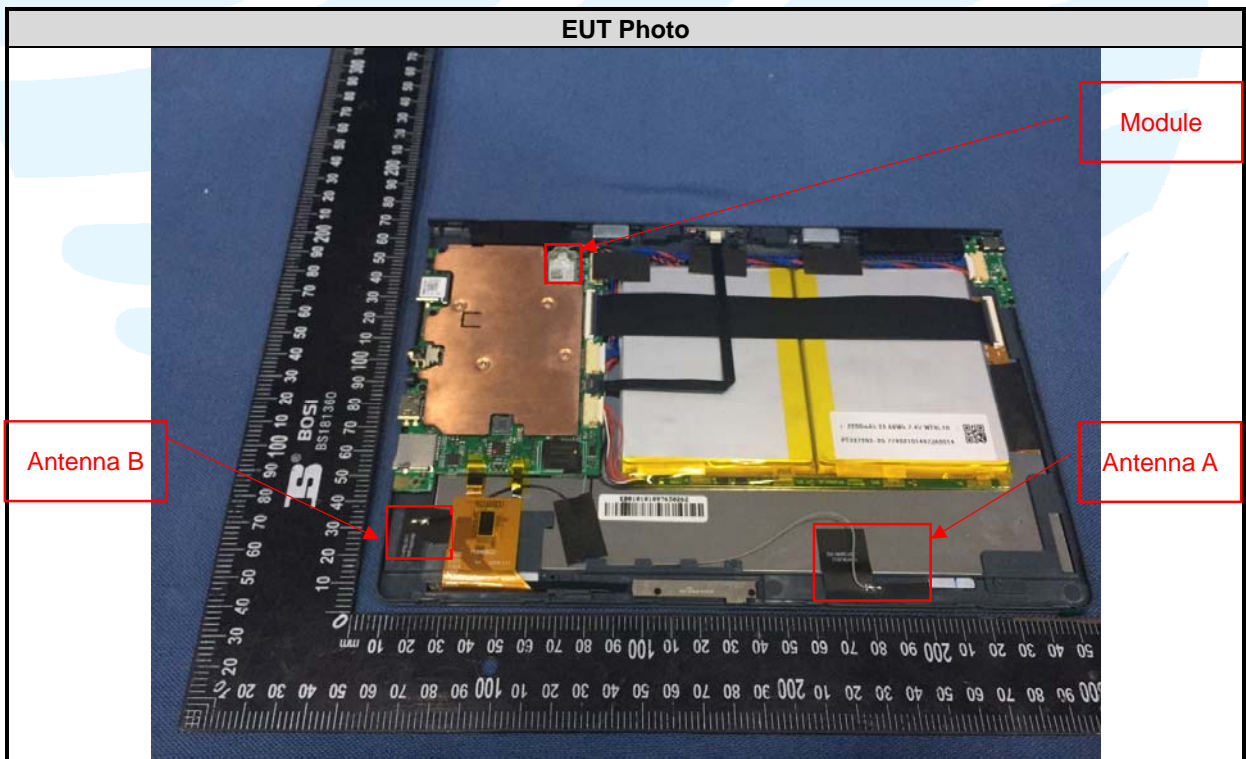

**APPENDIX 2 PHOTOS OF EUT CONSTRUCTIONAL DETAILS
EUT INTERNAL PHOTOS**

Shenzhen UnionTrust Quality and Technology Co., Ltd.

Address: 16/F, Block A, Building 6, Baoneng Science and Technology Park, Qingxiang Road No.1, Longhua New District, Shenzhen, China
Tel: +86-755-28230888 Fax: +86-755-28230886 E-mail: info@uttlab.com