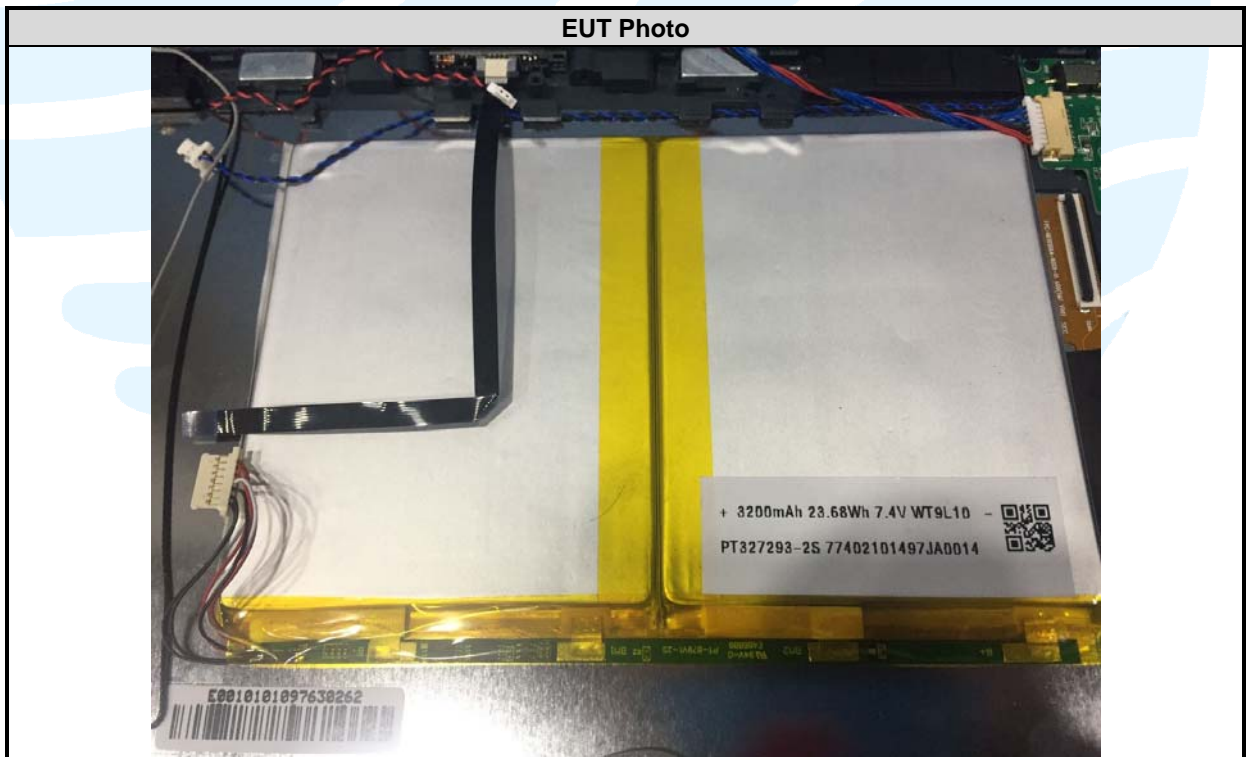

Shenzhen UnionTrust Quality and Technology Co., Ltd.

Address: 16/F, Block A, Building 6, Baoneng Science and Technology Park, Qingxiang Road No.1, Longhua New District, Shenzhen, China

Tel: +86-755-28230888

Fax: +86-755-28230886

E-mail: info@uttlab.com

[Http://www.uttlab.com](http://www.uttlab.com)