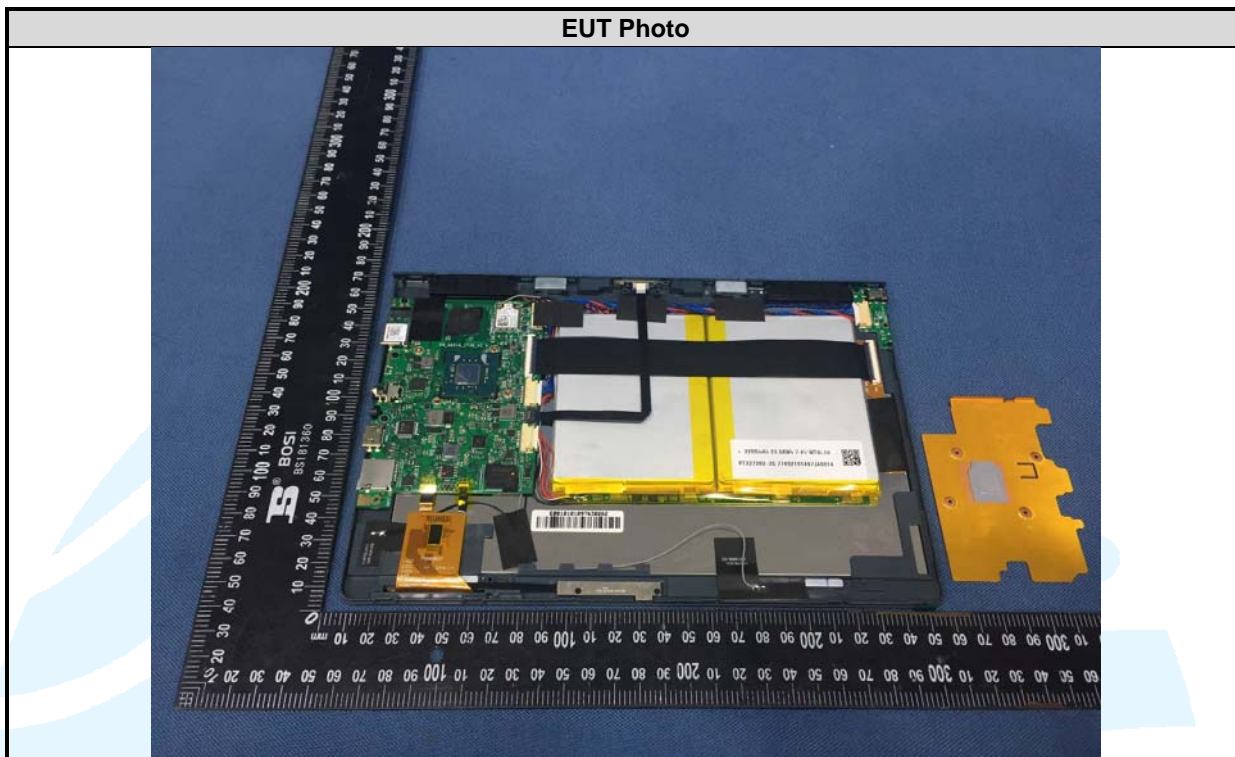

**APPENDIX 2 PHOTOS OF EUT CONSTRUCTIONAL DETAILS
EUT INTERNAL PHOTOS**

Shenzhen UnionTrust Quality and Technology Co., Ltd.

Address: 16/F, Block A, Building 6, Baoneng Science and Technology Park, Qingxiang Road No.1, Longhua New District, Shenzhen, China
Tel: +86-755-28230888 Fax: +86-755-28230886 E-mail: info@uttlab.com