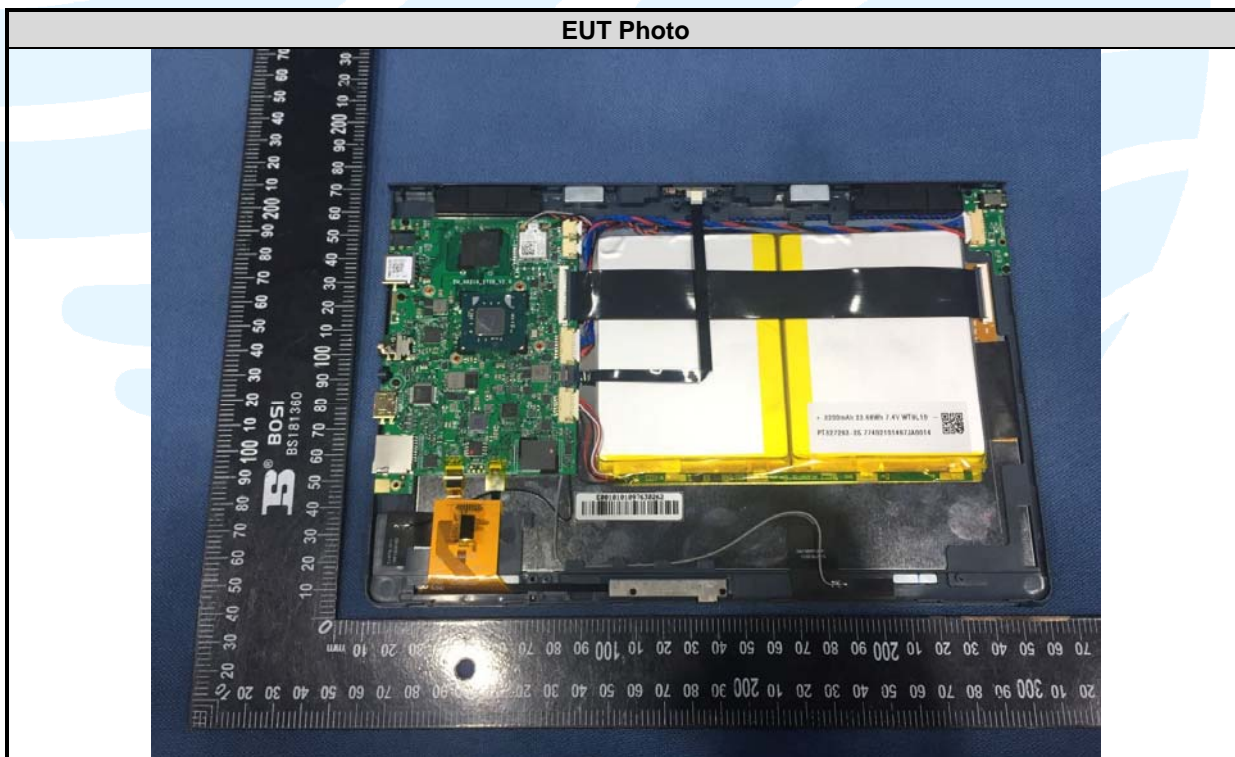

**APPENDIX 2 PHOTOS OF EUT CONSTRUCTIONAL DETAILS
EUT INTERNAL PHOTOS**

Shenzhen UnionTrust Quality and Technology Co., Ltd.

Address: 16/F, Block A, Building 6, Baoneng Science and Technology Park, Qingxiang Road No.1, Longhua New District, Shenzhen, China
Tel: +86-755-28230888 Fax: +86-755-28230886 E-mail: info@uttlab.com