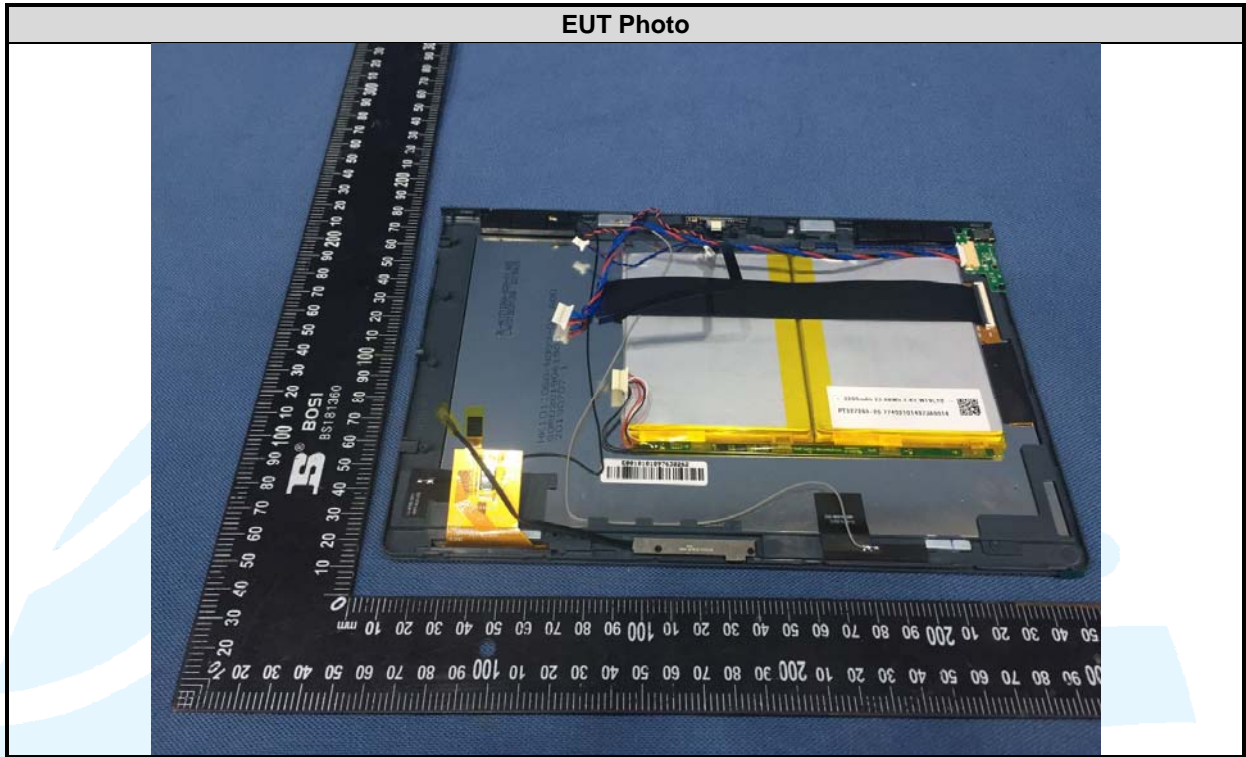

Shenzhen UnionTrust Quality and Technology Co., Ltd.

Address: 16/F, Block A, Building 6, Baoneng Science and Technology Park, Qingxiang Road No.1, Longhua New District, Shenzhen, China

Tel: +86-755-28230888

Fax: +86-755-28230886

E-mail: info@uttlab.com

[Http://www.uttlab.com](http://www.uttlab.com)