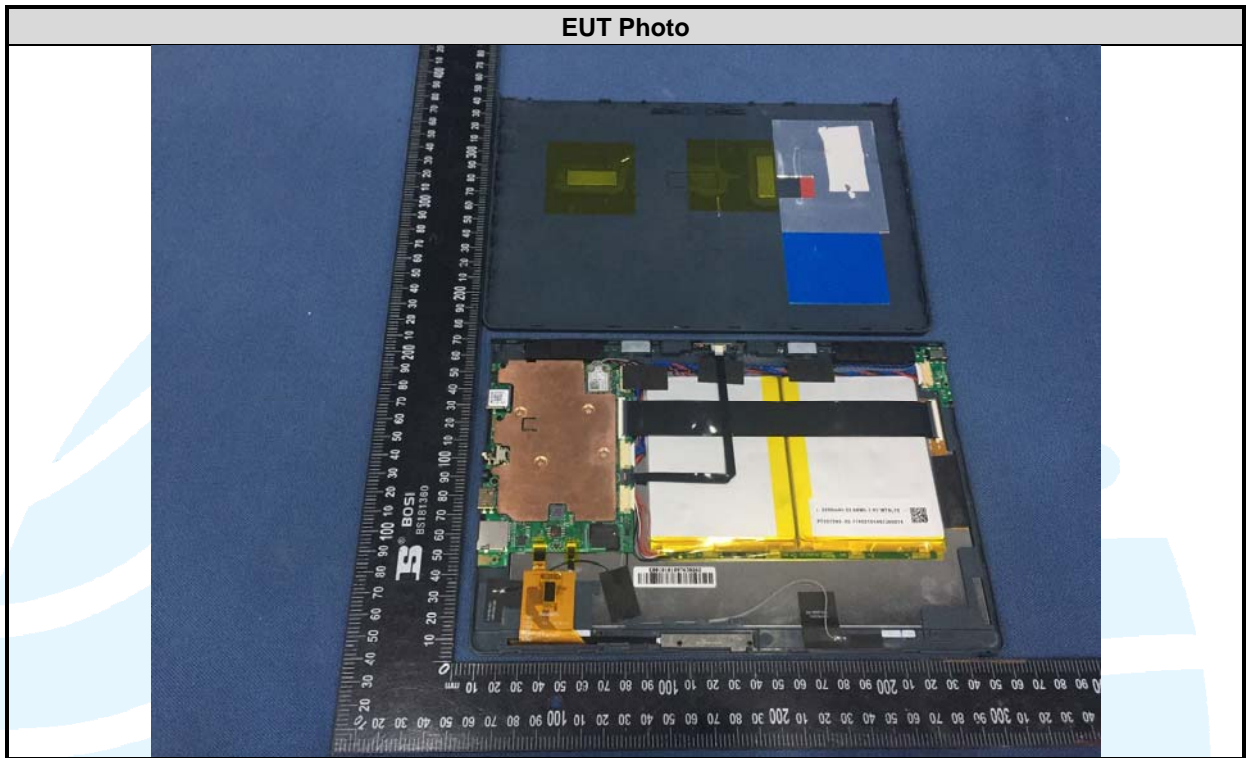

**APPENDIX 2 PHOTOS OF EUT CONSTRUCTIONAL DETAILS
EUT INTERNAL PHOTOS**

Shenzhen UnionTrust Quality and Technology Co., Ltd.

Address: 16/F, Block A, Building 6, Baoneng Science and Technology Park, Qingxiang Road No.1, Longhua New District, Shenzhen, China
Tel: +86-755-28230888 Fax: +86-755-28230886 E-mail: info@uttlab.com