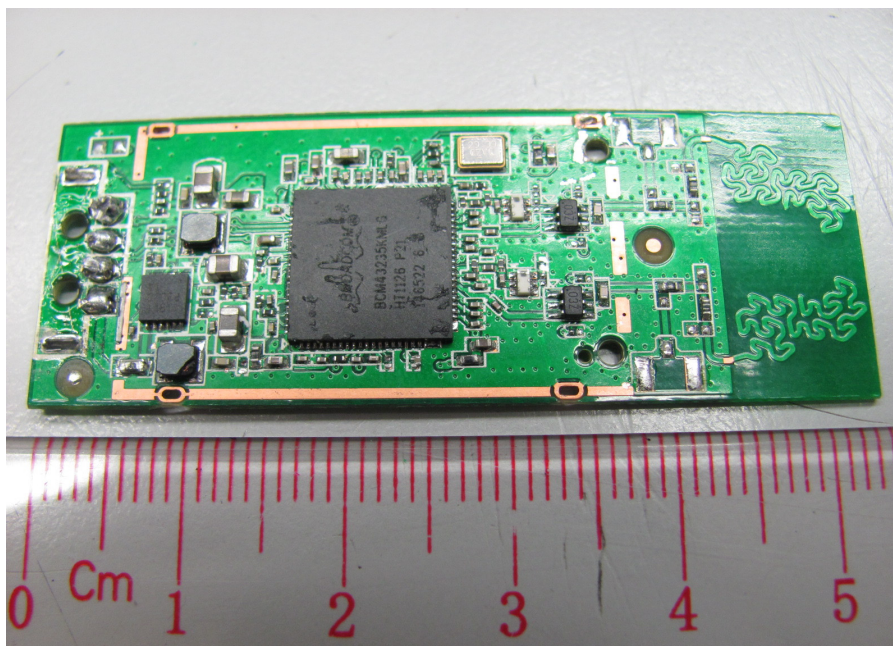

INTERTEK TESTING SERVICE

Report No.: HK11081162-1

Equipment Photographs

Model: WL0217

(Internal)

INTERTEK TESTING SERVICE

Report No.: HK11081162-1

Equipment Photographs

Model: WL0217

(Internal)