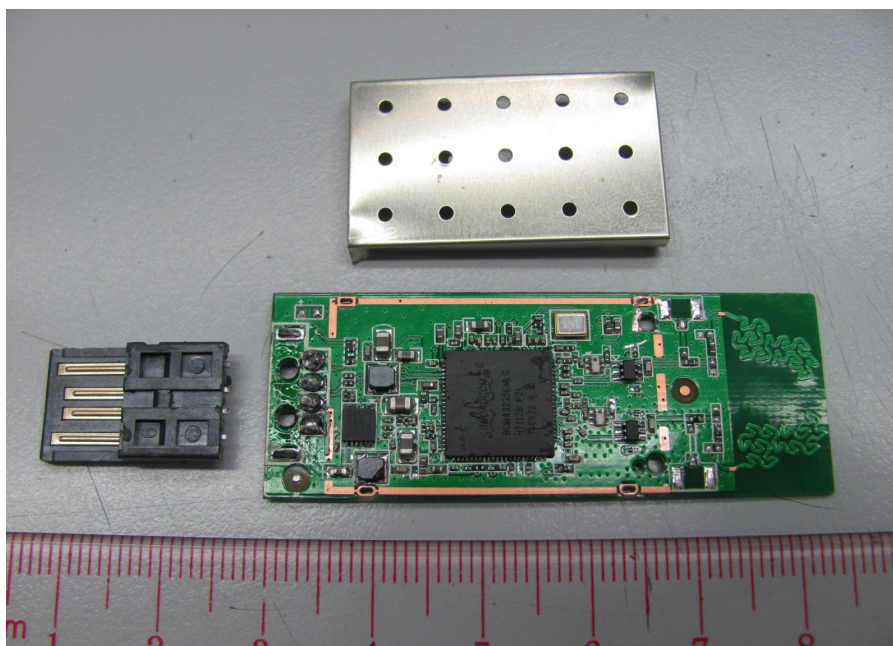

INTERTEK TESTING SERVICE

Report No.: HK11081162-1

Equipment Photographs

Model: WL0217

(Internal)

INTERTEK TESTING SERVICE

Report No.: HK11081162-1

Equipment Photographs

Model: WL0217

(Internal)