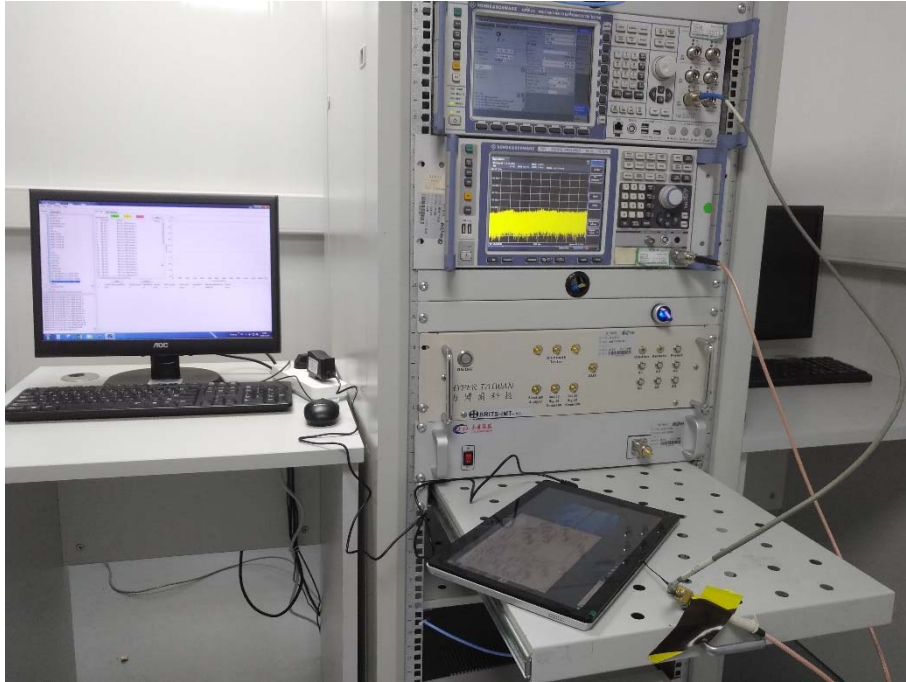

ANNEX B TEST SETUP PHOTOS

1 Radiated Test Photo

Below 30MHz-BT/BLE

30 MHz-1 GHz-BT/BLE

Close-up-BT/BLE

Above 1GHz-BT/BLE

Close-up-BT/BLE

Below 30MHz-2.4G WIFI

30 MHz-1 GHz-2.4G WIFI

Close-up-2.4G WIFI

Above 1GHz-2.4G WIFI

Close-up-2.4G WIFI

2 Conducted Test Photo

Conducted Test-BT

Conducted Test-BLE

Conducted Test-2.4G WIFI