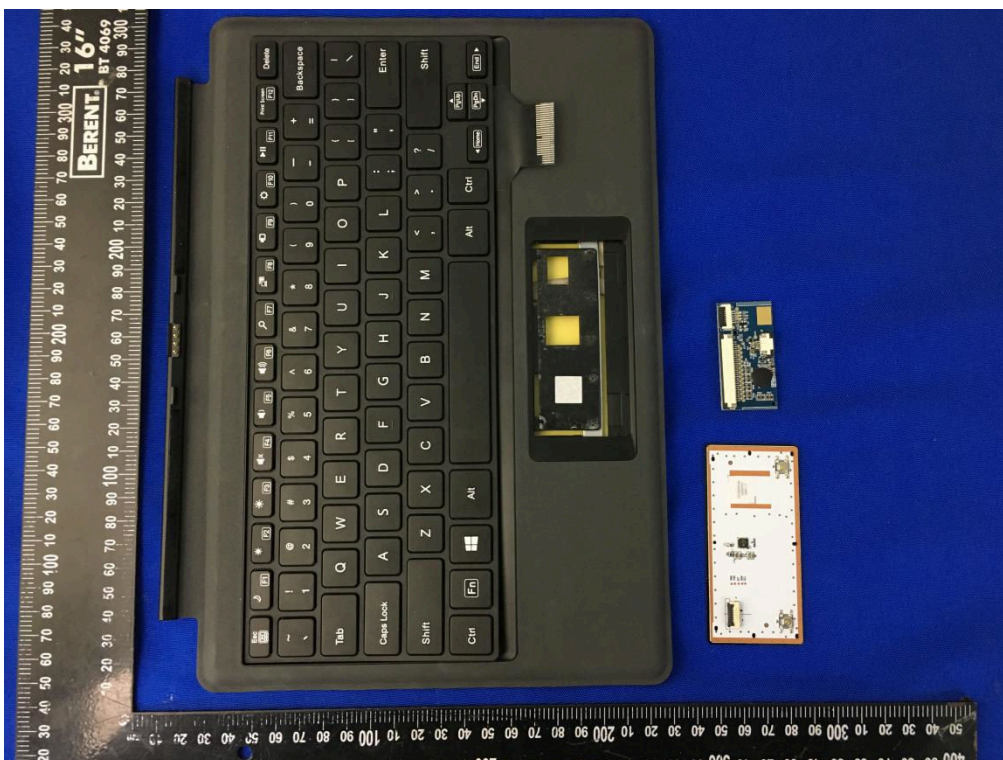

ANNEX D EUT INTERNAL PHOTOS

EUT UNCOVER VIEW

EUT UNCOVER VIEW

MAIN BOARD TOP VIEW

MAIN BOARD REAR VIEW

MAIN BOARD TOP VIEW

MAIN BOARD REAR VIEW

EUT UNCOVER VIEW

EUT UNCOVER VIEW

EUT UNCOVER VIEW

CLOSE UP

MAIN BOARD TOP VIEW

MAIN BOARD REAR VIEW

MAIN BOARD TOP VIEW (WITH SHIELDING)

MAIN BOARD TOP VIEW (WITHOUT SHIELDING)

CLOSE UP

MAIN BOARD REAR VIEW

EUT UNCOVER VIEW

EUT UNCOVER VIEW

Battery Photo (FRONT)

Battery Photo (REAR)