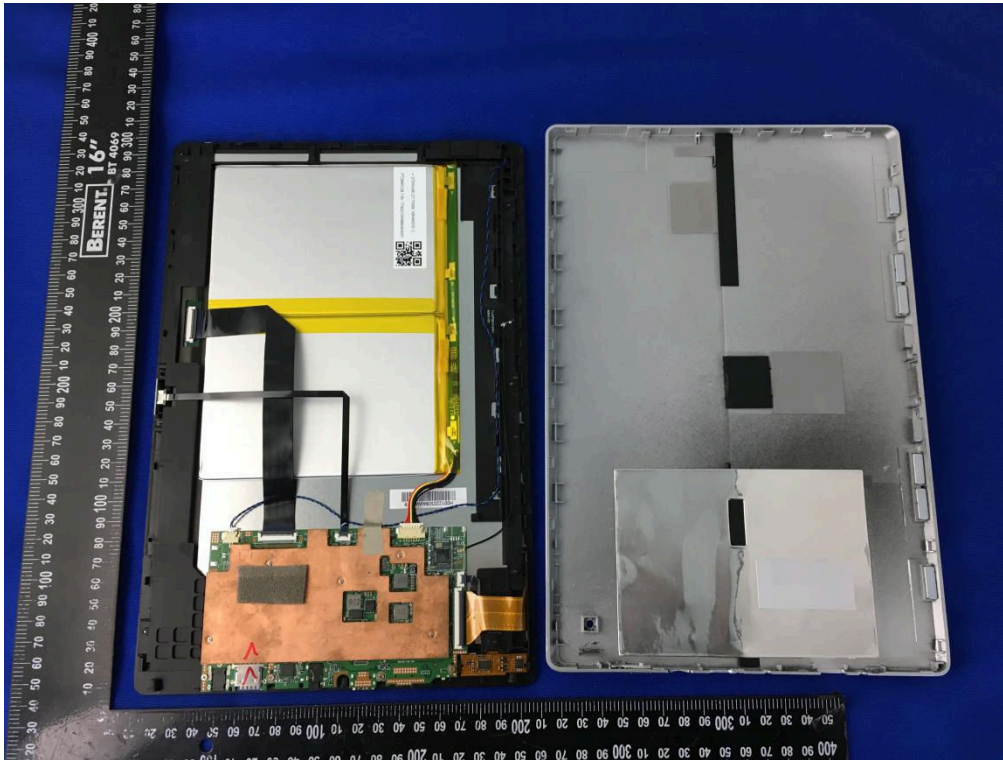

ANNEX D EUT INTERNAL PHOTOS

EUT UNCOVER VIEW

EUT UNCOVER VIEW

MAIN BOARD TOP VIEW

MAIN BOARD REAR VIEW

MAIN BOARD TOP VIEW

MAIN BOARD REAR VIEW

EUT UNCOVER VIEW

EUT UNCOVER VIEW

EUT UNCOVER VIEW

CLOSE UP

MAIN BOARD TOP VIEW

MAIN BOARD REAR VIEW

MAIN BOARD TOP VIEW (WITH SHIELDING)

MAIN BOARD TOP VIEW (WITHOUT SHIELDING)

CLOSE UP

MAIN BOARD REAR VIEW

EUT UNCOVER VIEW

EUT UNCOVER VIEW

Battery Photo (FRONT)

Battery Photo (REAR)