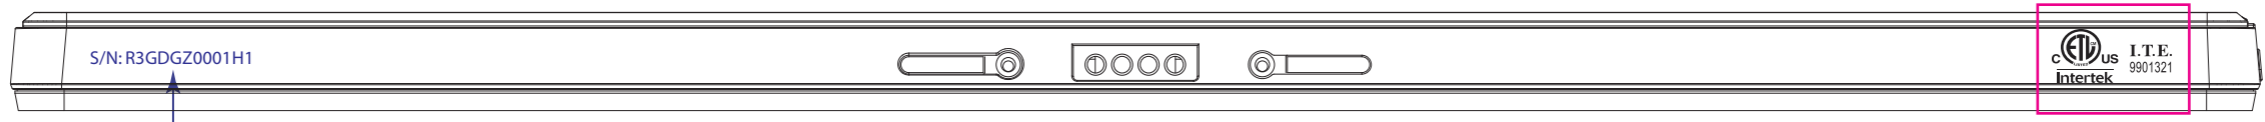

RCA / W122SC24, W122SC24T2)
Marking artwork

RCA / W122SC24

Label & Location

Serial no. (ref. only)

5.2MM
1.3MM I.T.E. 1.5MM
1.5MM Intertek 9901321 1.5MM
7.6MM

Engraving
Marking

Engraving
Marking

RCA / W122SC24T2

Serial no. (ref. only)

VENTURER / WT9S12C24, WT9S12C24T2
 Marking artwork

Engraving

VENTURER / WT9S12C24

Serial no. (ref. only)

Engraving
 Marking

VENTURER / WT9S12C24T2

Serial no. (ref. only)