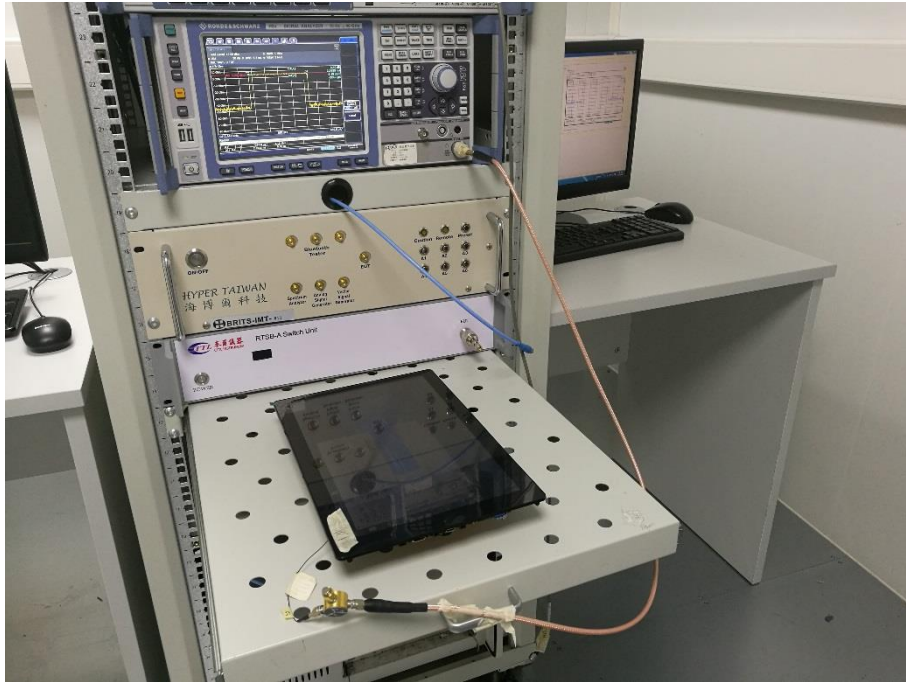

## ANNEX B TEST SETUP PHOTOS

### 1 Radiated Test Photo

Below 30MHz

30 MHz-1 GHz

Close-up

Above 1GHz

Close-up

## 2 Conducted Test Photo

Conducted Test-BT3.0

Conducted Test-BLE

Conducted Test-WIFI