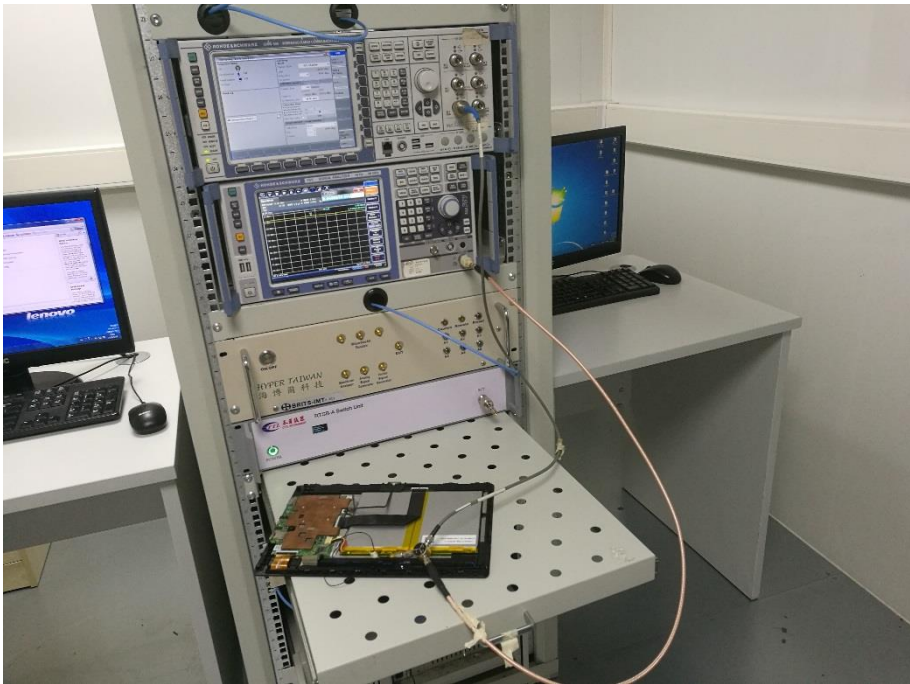

## ANNEX B TEST SETUP PHOTOS

### 1 Radiated Test Photo

Below 30MHz

30 MHz-1 GHz

Close-up

Above 1GHz

Close-up

## 2 Conducted Test Photo

Conducted Test-BT3.0

Conducted Test-BLE

Conducted Test-WIFI