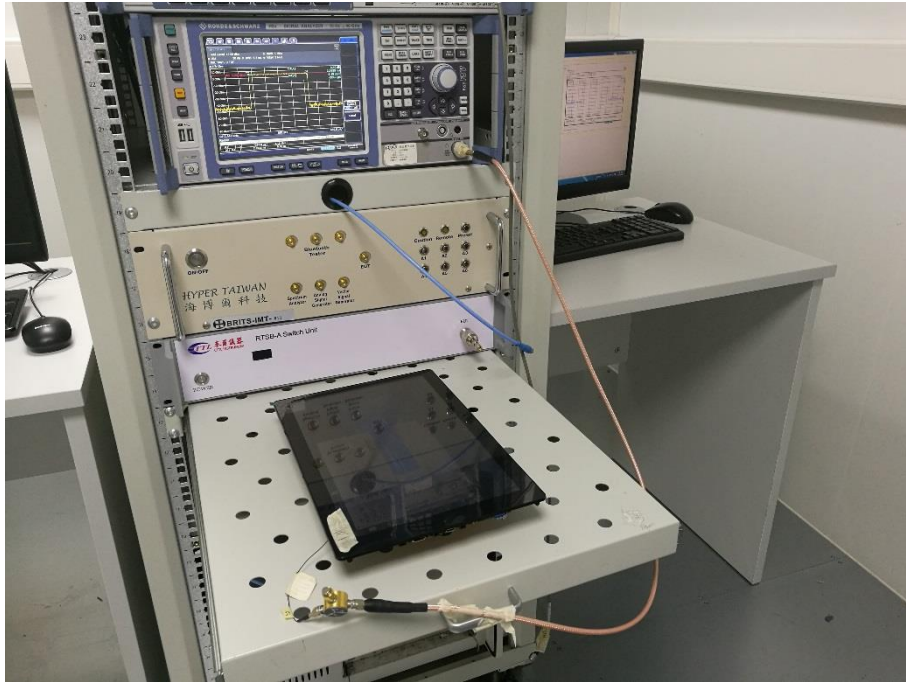

ANNEX B TEST SETUP PHOTOS

1 Radiated Test Photo

Below 30MHz

30 MHz-1 GHz

Close-up

Above 1GHz

Close-up

2 Conducted Test Photo

Conducted Test-BT3.0

Conducted Test-BLE

Conducted Test-WIFI

3 Conducted Emission

Conducted Emission Test 1

Conducted Emission Test 2