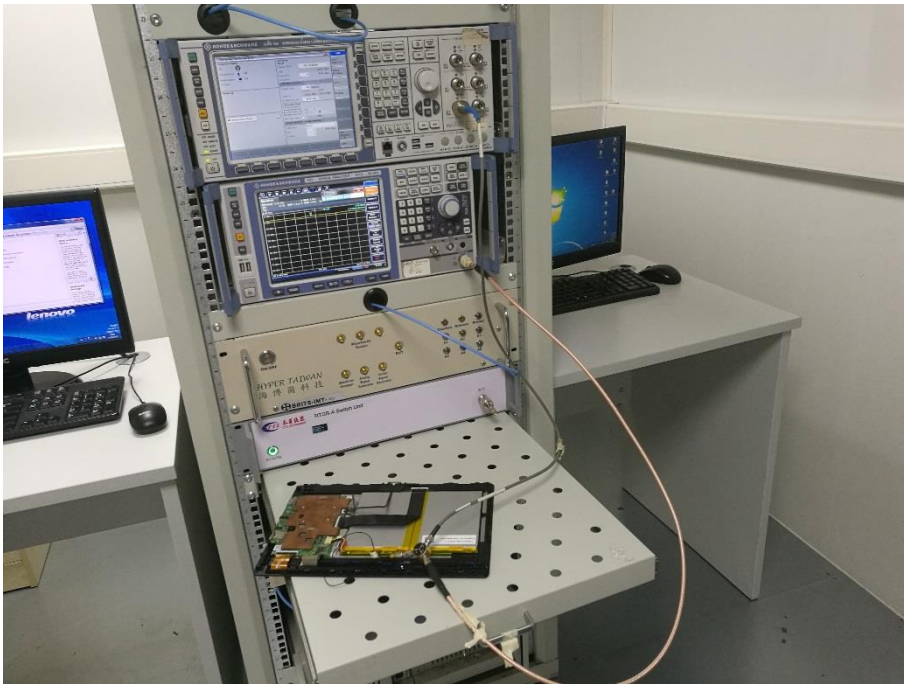

ANNEX B TEST SETUP PHOTOS

1 Radiated Test Photo

Below 30MHz

30 MHz-1 GHz

Close-up

Above 1GHz

Close-up

2 Conducted Test Photo

Conducted Test-BT3.0

Conducted Test-BLE

Conducted Test-WIFI

3 Conducted Emission

Conducted Emission Test 1

Conducted Emission Test 2