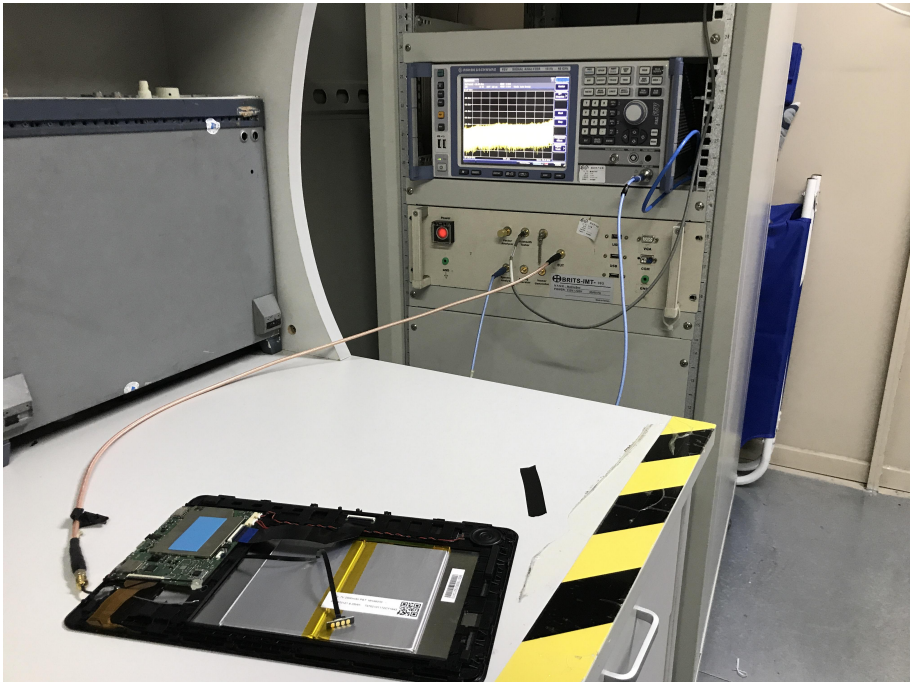

ANNEX B TEST SETUP PHOTOS

1 Radiated Test Photo

Below 30MHz BT

30 MHz-1 GHz BT

Close-up BT

Above 1GHz BT

Close-up BT

Above 1GHz -2.4G WIFI

Close-up-2.4G WIFI

2 Conducted Test Photo

Conducted Test BT

Conducted Test-2.4G WIFI

3 Conducted Emission

Conducted Emission Test 1

Conducted Emission Test 2