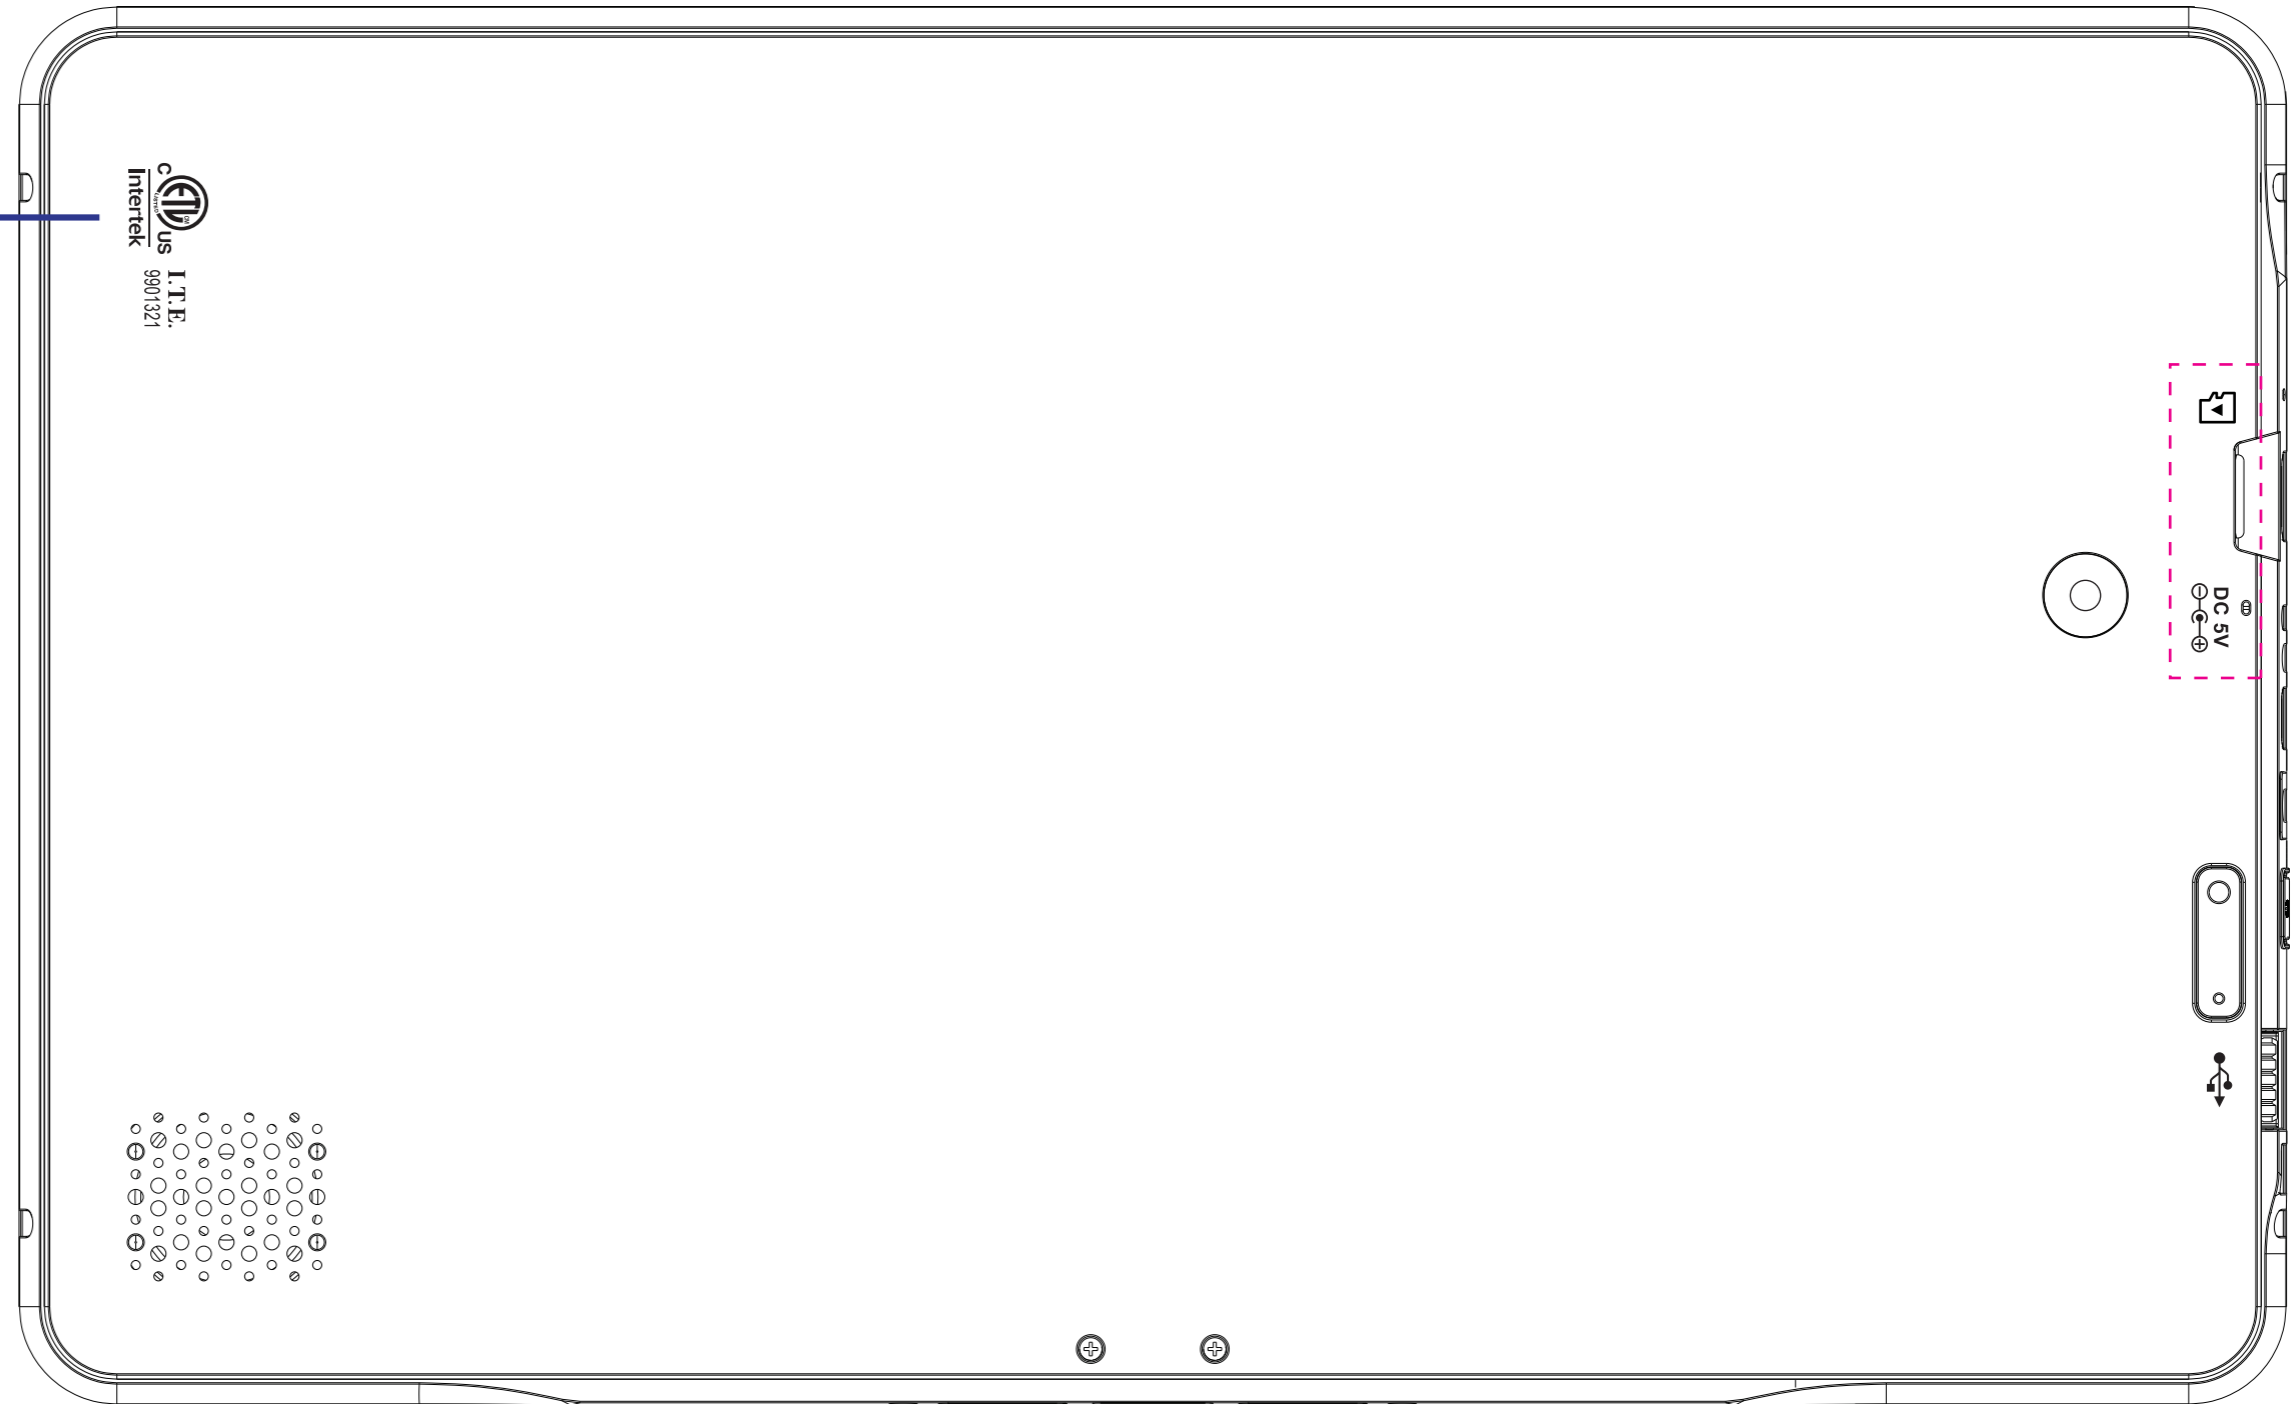

W1166 (RCA)

WT19613W87DK, W1166

BOTTOM CABINET
MOLD IN GREY

w/**SILVER**

w/GREY (PMS431C)PRINT

GREY (PMS431C) PRINT

Label & Location

Carve

SERIAL NO. LABEL

Carve

6.8mm