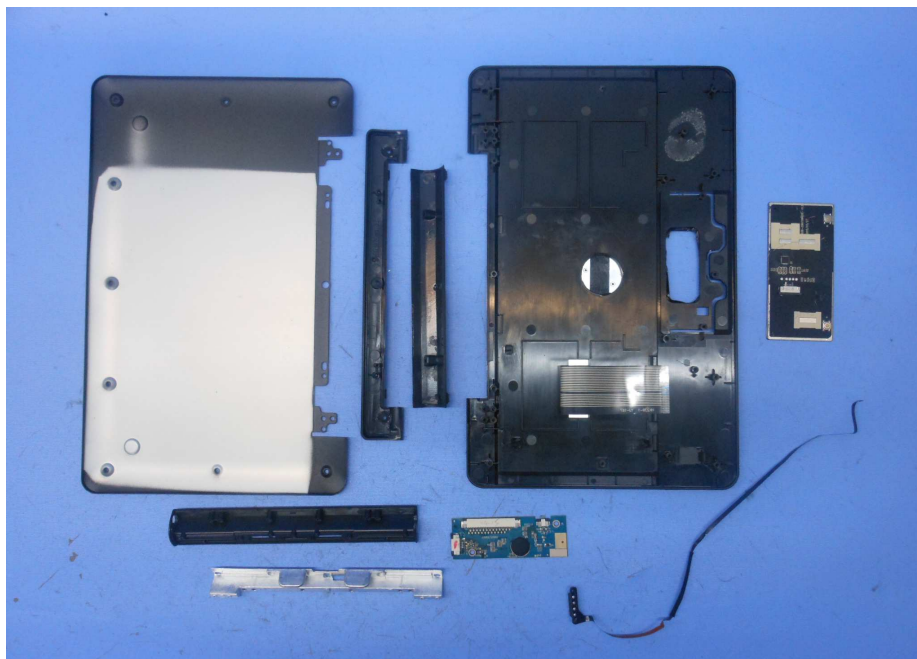

INTERTEK TESTING SERVICE

Report No.: 15041543HKG-001

Equipment Photographs

Model: WT19303W87

(Internal)

INTERTEK TESTING SERVICE

Report No.: 15041543HKG-001

Equipment Photographs

Model: WT19303W87

(Internal)

INTERTEK TESTING SERVICE

Report No.: 15041543HKG-001

Equipment Photographs

Model: WT19303W87

(Internal)

INTERTEK TESTING SERVICE

Report No.: 15041543HKG-001

Equipment Photographs

Model: WT19303W87

(Internal)

INTERTEK TESTING SERVICE

Report No.: 15041543HKG-001

Equipment Photographs

Model: WT19303W87