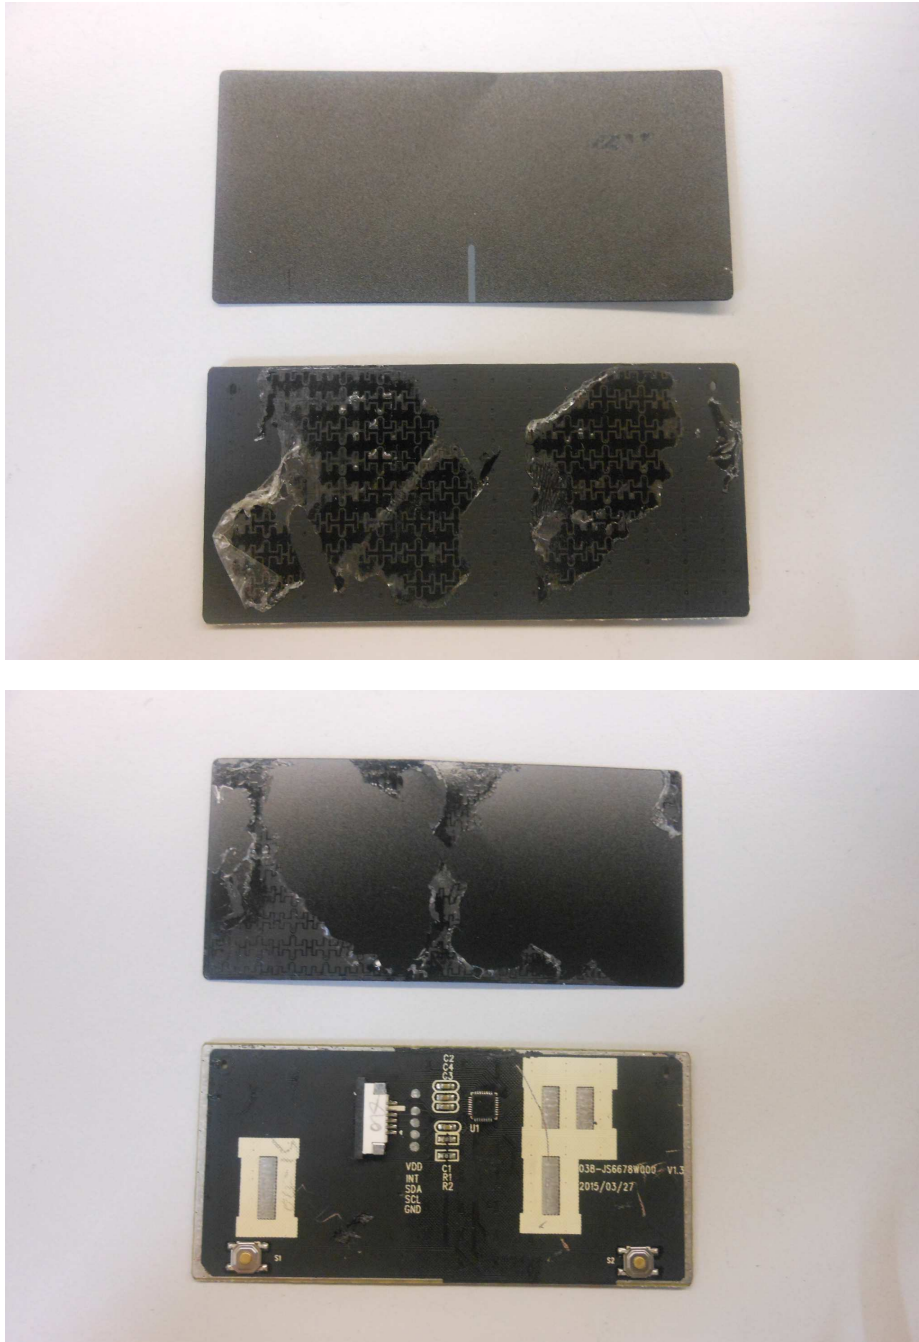

INTERTEK TESTING SERVICE

Report No.: 15041543HKG-001

Equipment Photographs

Model: WT19303W87

(Internal)