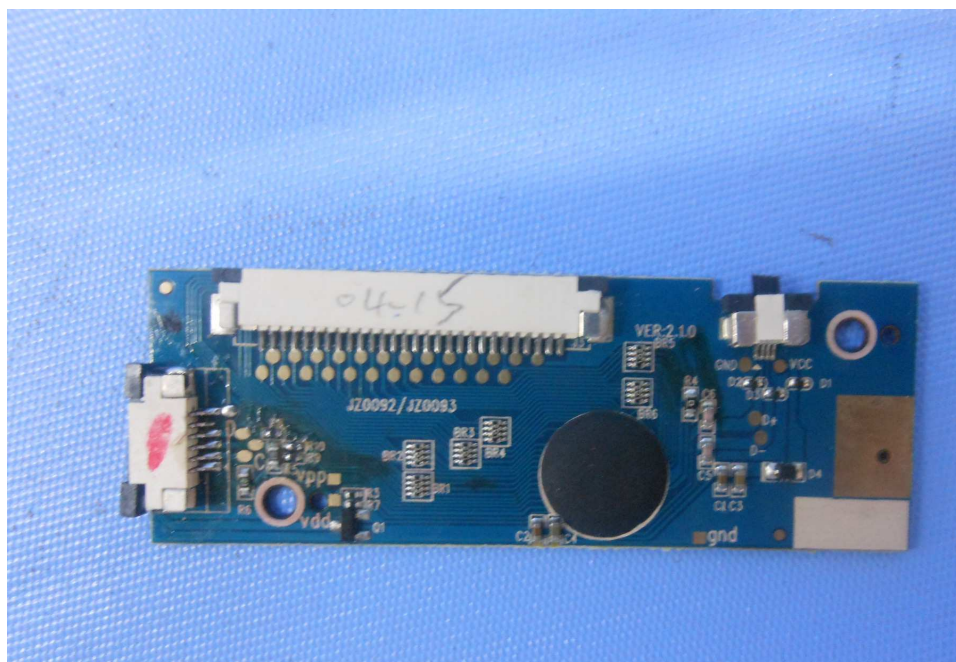

INTERTEK TESTING SERVICE

Report No.: 15041543HKG-001

Equipment Photographs

Model: WT19303W87

(Internal)

INTERTEK TESTING SERVICE

Report No.: 15041543HKG-001

Equipment Photographs

Model: WT19303W87

(Internal)

INTERTEK TESTING SERVICE

Report No.: 15041543HKG-001

Equipment Photographs

Model: WT19303W87

(Internal)

INTERTEK TESTING SERVICE