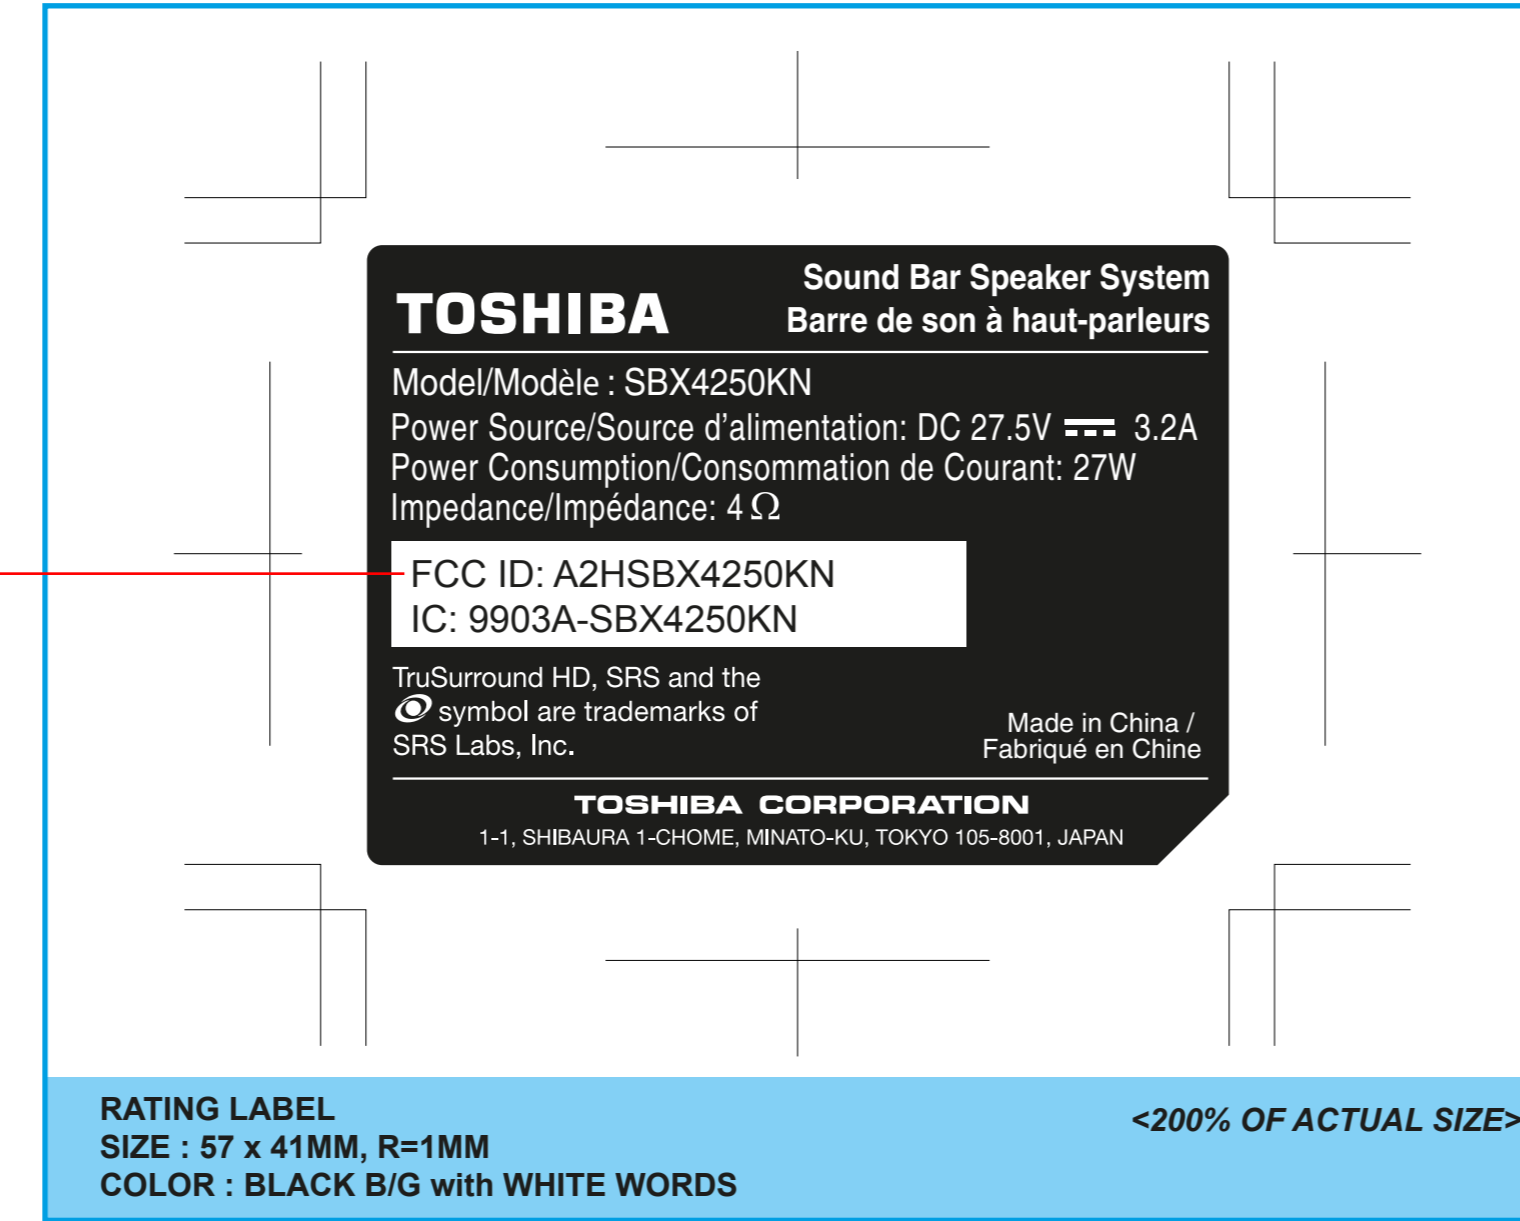

SBX4250KN 'TOSHIBA'
DATE : 27 JUNE, 2012

Letter size 1.7mm

Label size 10X70mm
Letter size 1.7mm