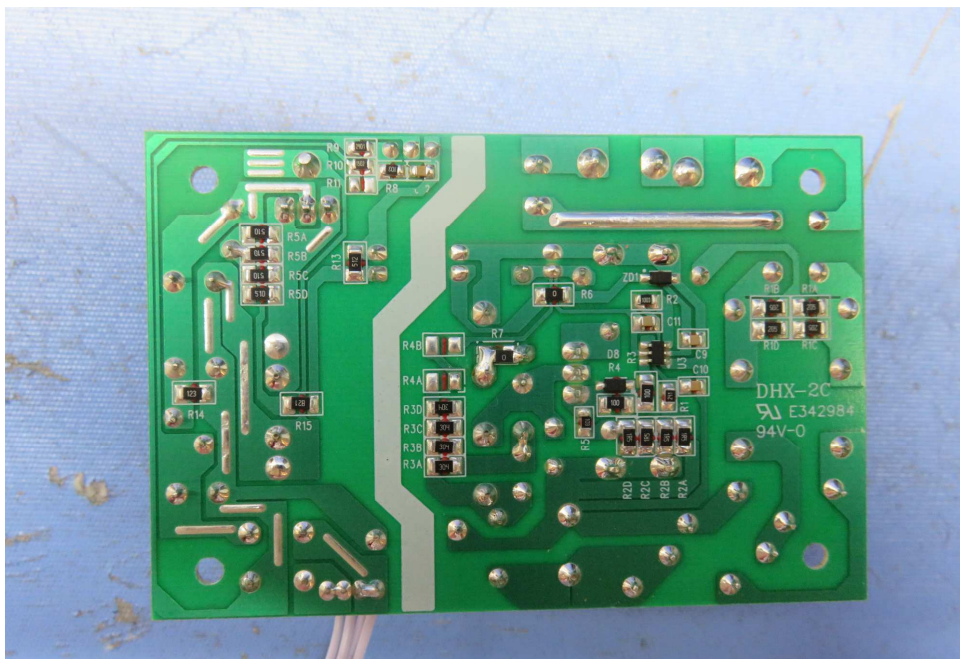

INTERTEK TESTING SERVICE

Report No.: 15071297HKG-001

Equipment Photographs

Model: SBT1739-SWE

(Internal)

INTERTEK TESTING SERVICE

Report No.: 15071297HKG-001

Equipment Photographs

Model: SBT1739-SWE

(Internal)

INTERTEK TESTING SERVICE

Report No.: 15071297HKG-001

Equipment Photographs

Model: SBT1739-SWE

(Internal)

INTERTEK TESTING SERVICE

Report No.: 15071297HKG-001

Equipment Photographs

Model: SBT1739-SWE

(Internal)

INTERTEK TESTING SERVICE

Report No.: 15071297HKG-001

Equipment Photographs

Model: SBT1739-SWE