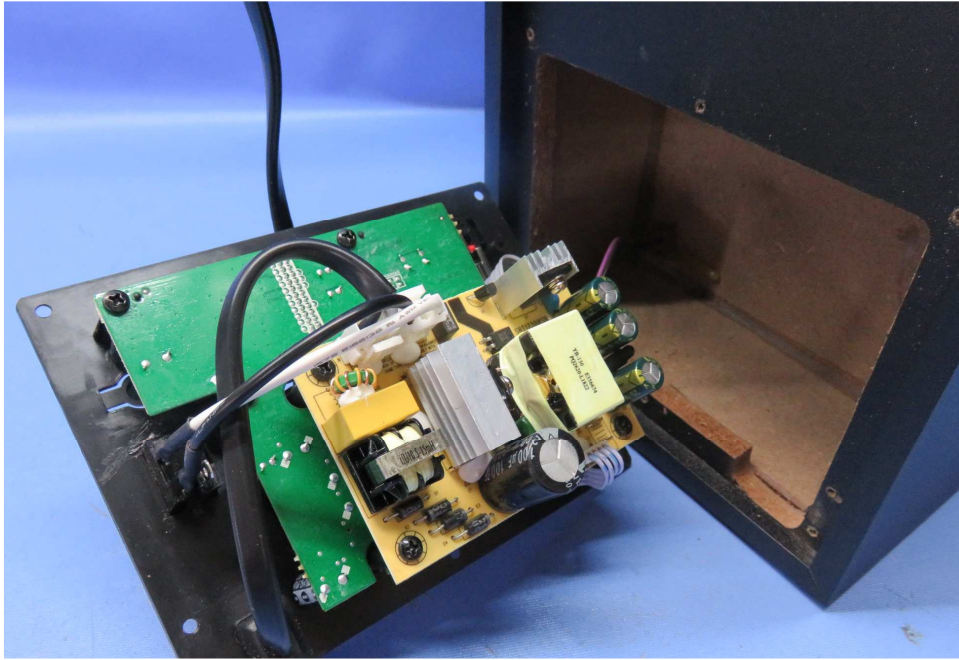

INTERTEK TESTING SERVICE

Report No.: 15071297HKG-001

Equipment Photographs

Model: SBT1739-SWE

(Internal)

INTERTEK TESTING SERVICE

Report No.: 15071297HKG-001

Equipment Photographs

Model: SBT1739-SWE

(Internal)

INTERTEK TESTING SERVICE

Report No.: 15071297HKG-001

Equipment Photographs

Model: SBT1739-SWE

(Internal)

INTERTEK TESTING SERVICE

Report No.: 15071297HKG-001

Equipment Photographs

Model: SBT1739-SWE

(Internal)

INTERTEK TESTING SERVICE

Report No.: 15071297HKG-001

Equipment Photographs

Model: SBT1739-SWE