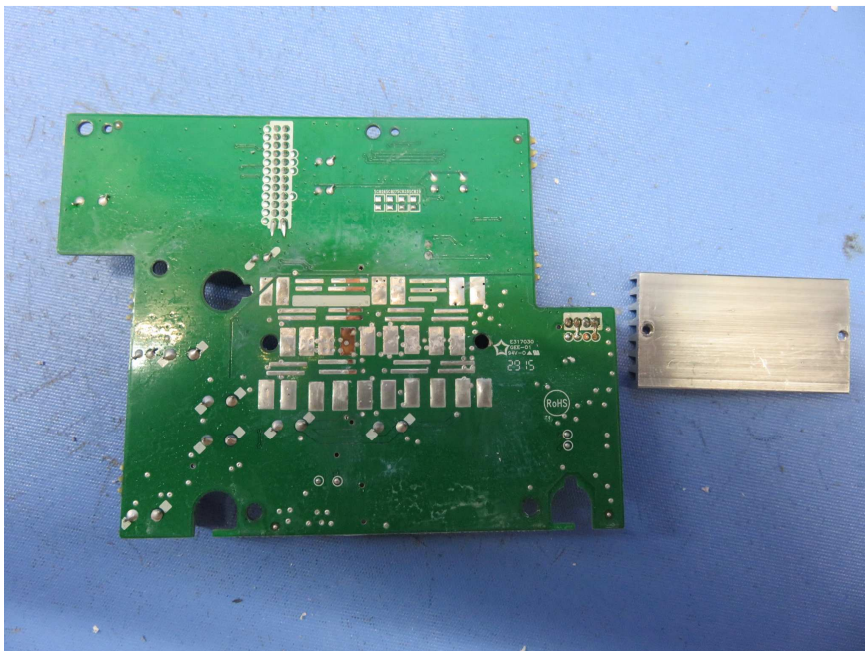

INTERTEK TESTING SERVICE

Report No.: 15071297HKG-001

Equipment Photographs

Model: SBT1739-SWE

(Internal)

INTERTEK TESTING SERVICE

Report No.: 15071297HKG-001

Equipment Photographs

Model: SBT1739-SWE

(Internal)

INTERTEK TESTING SERVICE

Report No.: 15071297HKG-001

Equipment Photographs

Model: SBT1739-SWE

(Internal)

INTERTEK TESTING SERVICE

Report No.: 15071297HKG-001

Equipment Photographs

Model: SBT1739-SWE

(Internal)

INTERTEK TESTING SERVICE

Report No.: 15071297HKG-001

Equipment Photographs

Model: SBT1739-SWE