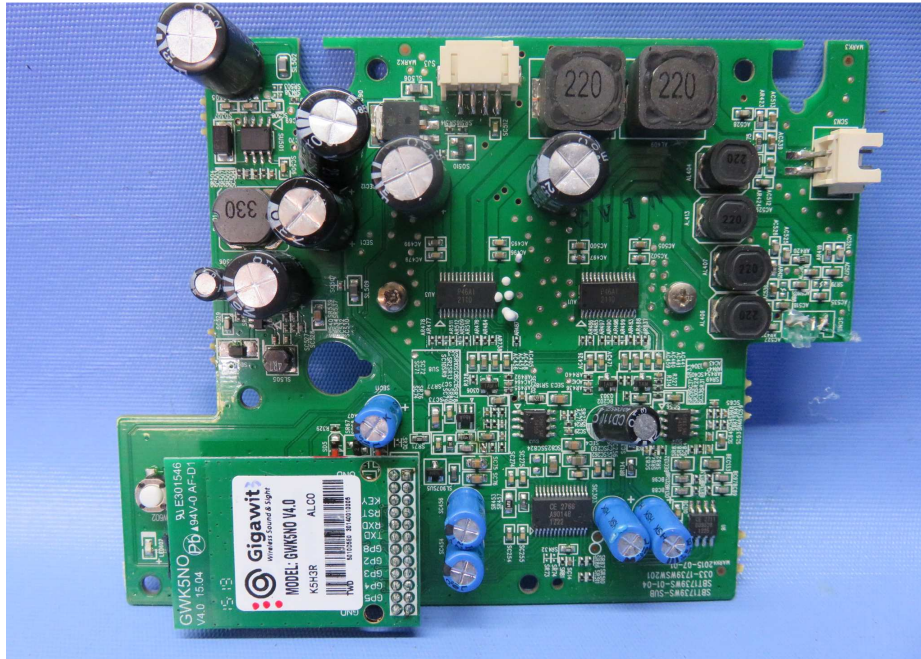

INTERTEK TESTING SERVICE

Report No.: 15071297HKG-001

Equipment Photographs

Model: SBT1739-SWE

(Internal)

INTERTEK TESTING SERVICE

Report No.: 15071297HKG-001

Equipment Photographs

Model: SBT1739-SWE

(Internal)

INTERTEK TESTING SERVICE

Report No.: 15071297HKG-001

Equipment Photographs

Model: SBT1739-SWE

(Internal)

INTERTEK TESTING SERVICE

Report No.: 15071297HKG-001

Equipment Photographs

Model: SBT1739-SWE

(Internal)

INTERTEK TESTING SERVICE

Report No.: 15071297HKG-001

Equipment Photographs

Model: SBT1739-SWE