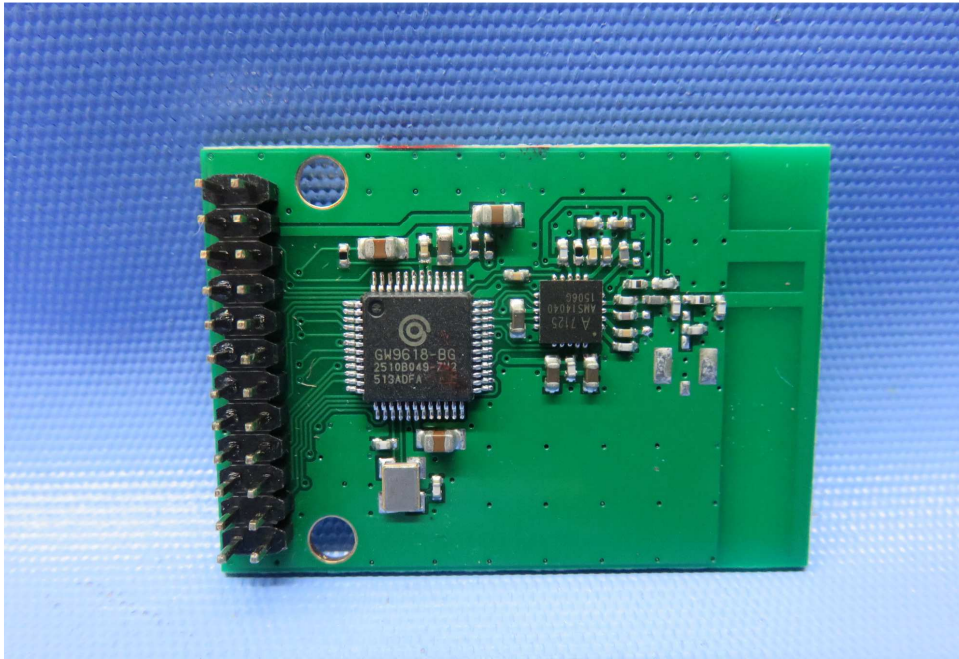

Model: SBT1739-SWE

(Internal)

INTERTEK TESTING SERVICE

Report No.: 15071297HKG-001

Equipment Photographs

Model: SBT1739-SWE

(Internal)

INTERTEK TESTING SERVICE

Report No.: 15071297HKG-001

Equipment Photographs

Model: SBT1739-SWE

(Internal)

INTERTEK TESTING SERVICE

Report No.: 15071297HKG-001

Equipment Photographs

Model: SBT1739-SWE

(Internal)

INTERTEK TESTING SERVICE

Report No.: 15071297HKG-001

Equipment Photographs

Model: SBT1739-SWE

(Internal)

INTERTEK TESTING SERVICE

Report No.: 15071297HKG-001