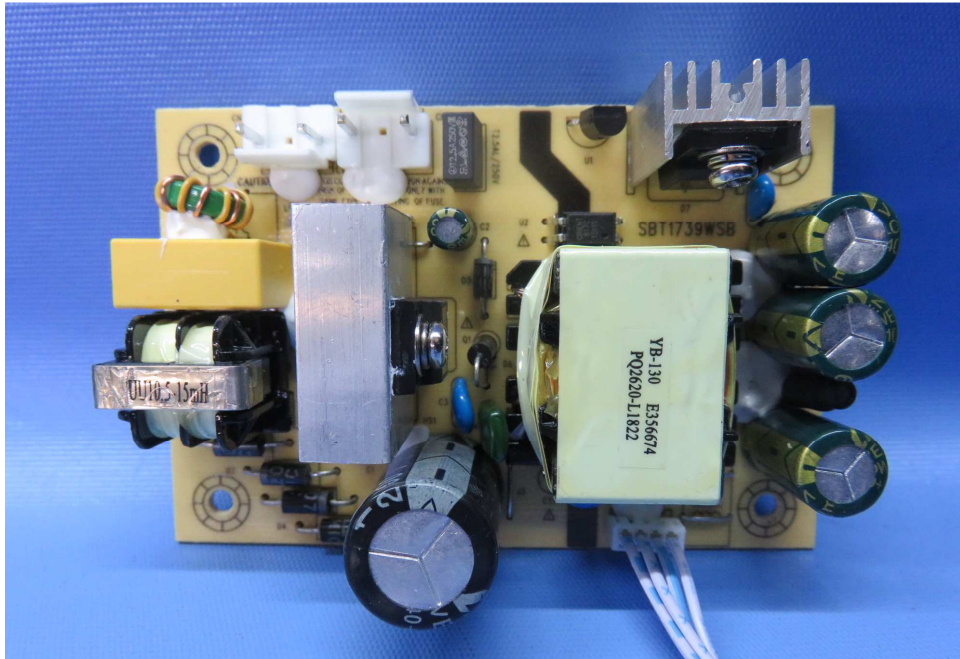

INTERTEK TESTING SERVICE

Report No.: 15071297HKG-001

Equipment Photographs

Model: SBT1739-SWE

(Internal)

INTERTEK TESTING SERVICE

Report No.: 15071297HKG-001

Equipment Photographs

Model: SBT1739-SWE

(Internal)

INTERTEK TESTING SERVICE

Report No.: 15071297HKG-001

Equipment Photographs

Model: SBT1739-SWE

(Internal)

INTERTEK TESTING SERVICE

Report No.: 15071297HKG-001

Equipment Photographs

Model: SBT1739-SWE

(Internal)

INTERTEK TESTING SERVICE

Report No.: 15071297HKG-001

Equipment Photographs

Model: SBT1739-SWE

Equipment Photographs

Model: SBT1739-SWE

(Internal)