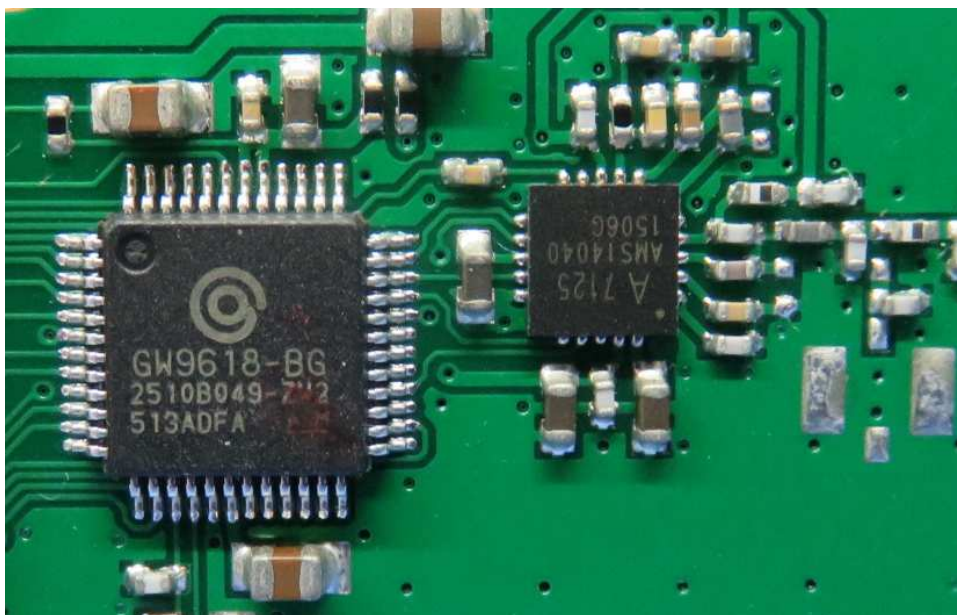

(Internal)

INTERTEK TESTING SERVICE

Report No.: 15071297HKG-001

Equipment Photographs

Model: SBT1739-SWE

(Internal)

INTERTEK TESTING SERVICE

Report No.: 15071297HKG-001