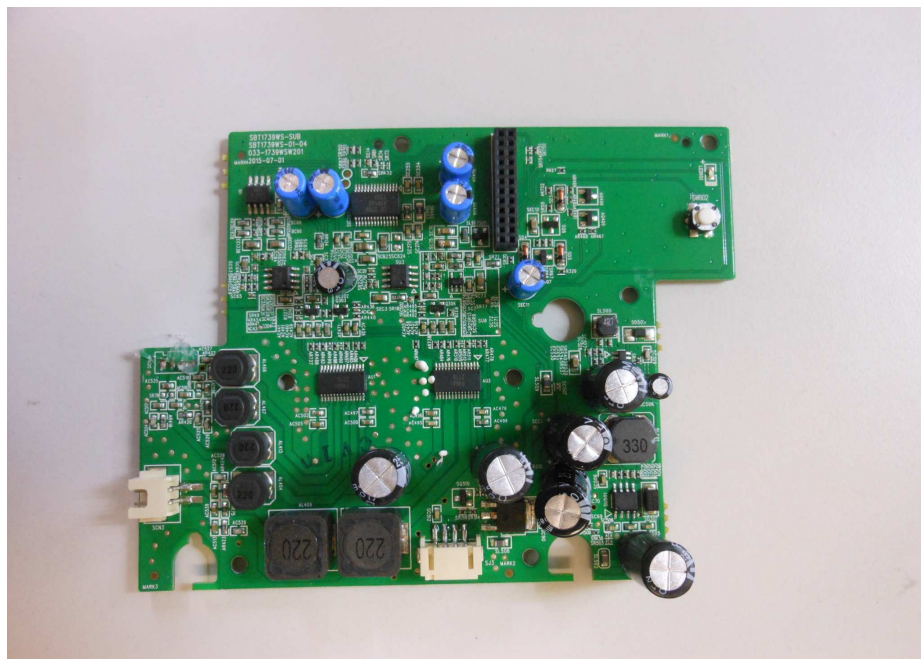

INTERTEK TESTING SERVICE

Report No.: 15071297HKG-001

Equipment Photographs

Model: SBT1739-SWE

(Internal)

INTERTEK TESTING SERVICE

Report No.: 15071297HKG-001

Equipment Photographs

Model: SBT1739-SWE

(Internal)

INTERTEK TESTING SERVICE

Report No.: 15071297HKG-001

Equipment Photographs

Model: SBT1739-SWE

(Internal)

INTERTEK TESTING SERVICE

Report No.: 15071297HKG-001

Equipment Photographs

Model: SBT1739-SWE

(Internal)

INTERTEK TESTING SERVICE

Report No.: 15071297HKG-001

Equipment Photographs

Model: SBT1739-SWE