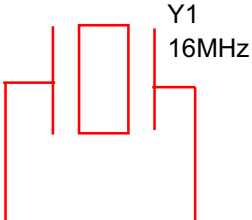

BLOCK DIAGRAM

Wireless subwoofer

ALCO CONFIDENTIAL

GWK5NO

2.4G Wireless Module

2404.0MHz -
2479.0MHz

RF IN →

← RF OUT

6. Block Diagram

Figure 6.1 A7125 Block Diagram