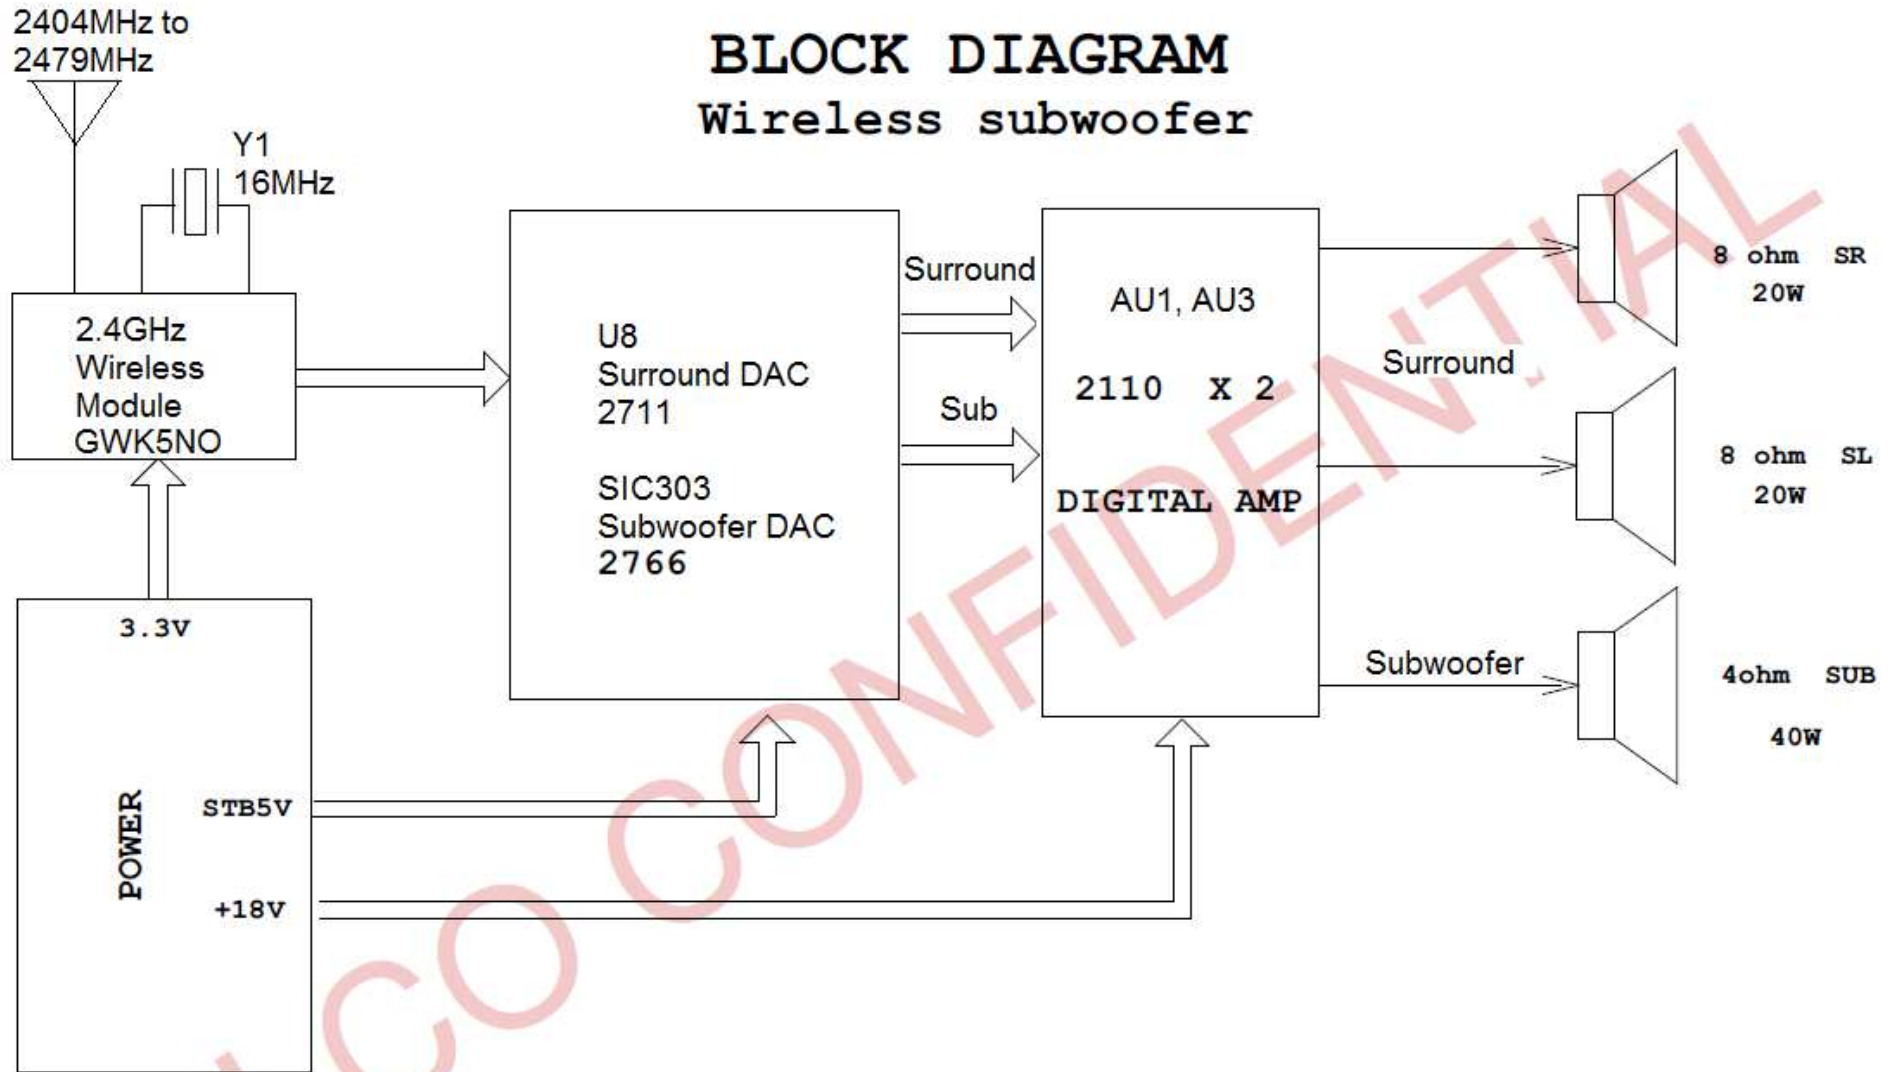

BLOCK DIAGRAM

Wireless subwoofer

ALCO CONFIDENTIAL

GWK5NO

2.4G Wireless Module

2404.0MHz -
2479.0MHz

RF IN →

← RF OUT

6. Block Diagram

Figure 6.1 A7125 Block Diagram