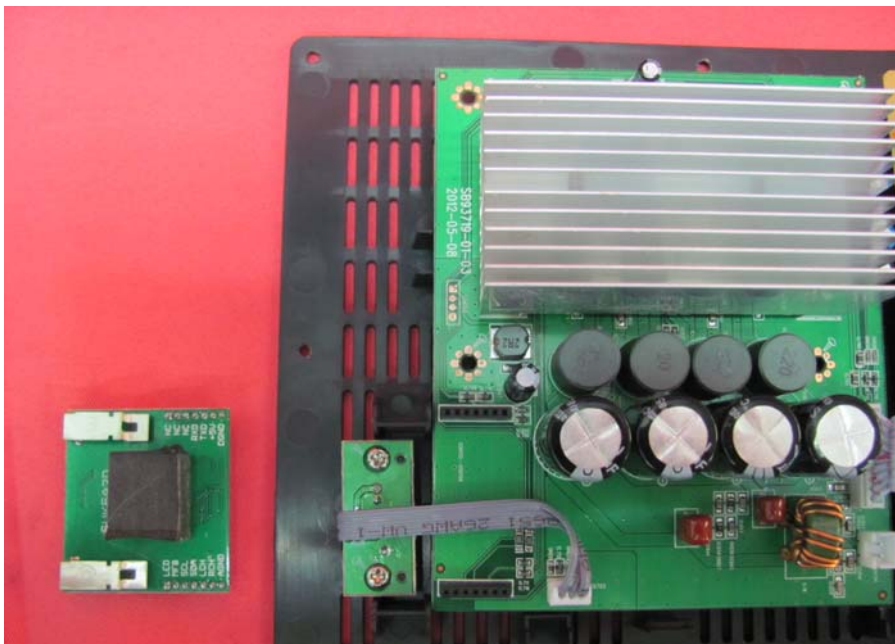

INTERTEK TESTING SERVICE

Report No.: HK12051432-2

Equipment Photographs

Model: SB93719S-SW

(Internal)

FCC ID: A2HSB93719SSW
IC: 9903A-SB93719SSW

INTERTEK TESTING SERVICE

Report No.: HK12051432-2

Equipment Photographs

Model: SB93719S-SW

(Internal)

INTERTEK TESTING SERVICE

Report No.: HK12051432-2

Equipment Photographs

Model: SB93719S-SW

(Internal)