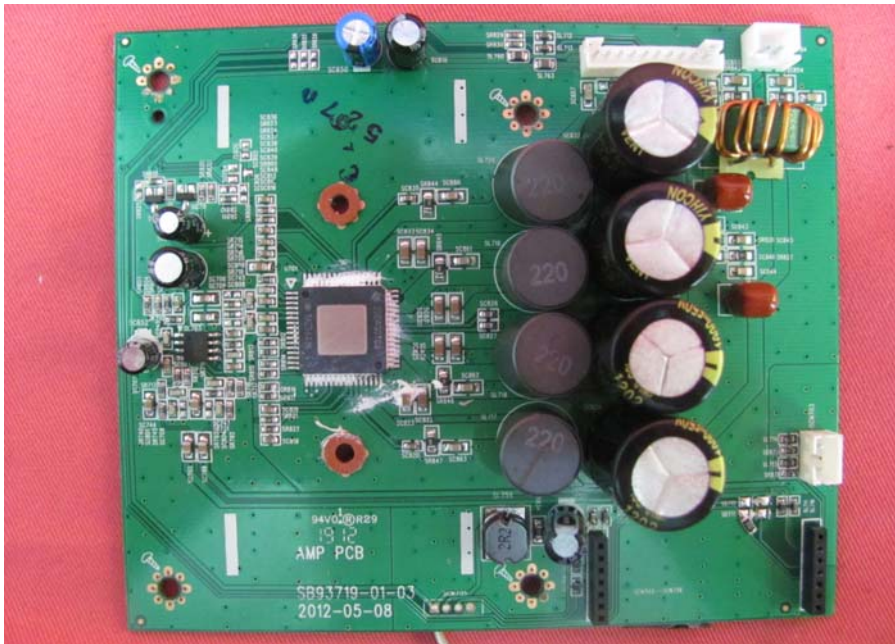

INTERTEK TESTING SERVICE

Report No.: HK12051432-2

Equipment Photographs

Model: SB93719S-SW

(Internal)

FCC ID: A2HSB93719SSW
IC: 9903A-SB93719SSW

INTERTEK TESTING SERVICE

Report No.: HK12051432-2

Equipment Photographs

Model: SB93719S-SW

(Internal)

INTERTEK TESTING SERVICE

Report No.: HK12051432-2

Equipment Photographs

Model: SB93719S-SW

(Internal)