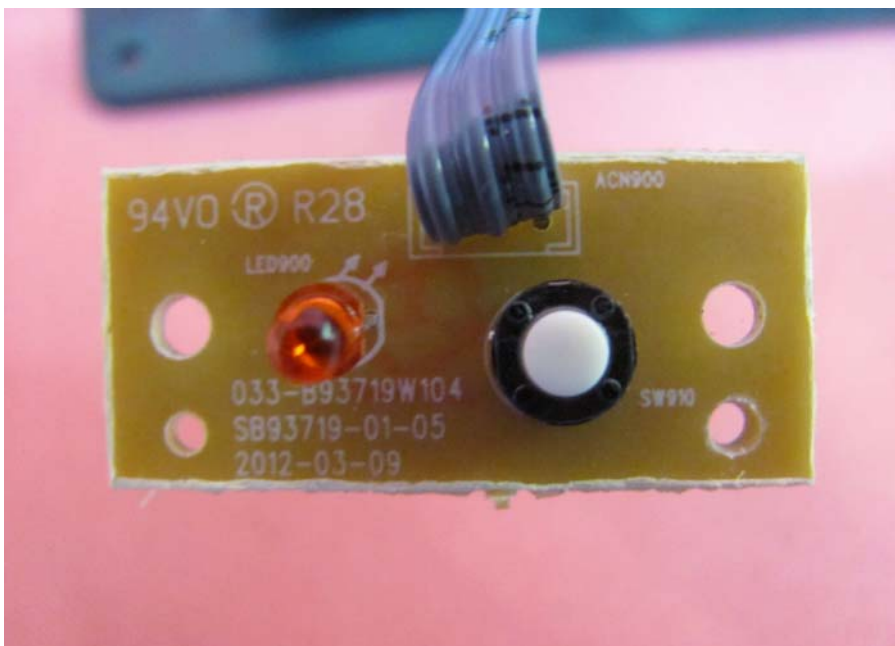

INTERTEK TESTING SERVICE

Report No.: HK12051432-2

Equipment Photographs

Model: SB93719S-SW

(Internal)

FCC ID: A2HSB93719SSW
IC: 9903A-SB93719SSW

INTERTEK TESTING SERVICE

Report No.: HK12051432-2

Equipment Photographs

Model: SB93719S-SW

(Internal)

INTERTEK TESTING SERVICE

Report No.: HK12051432-2

Equipment Photographs

Model: SB93719S-SW

(Internal)