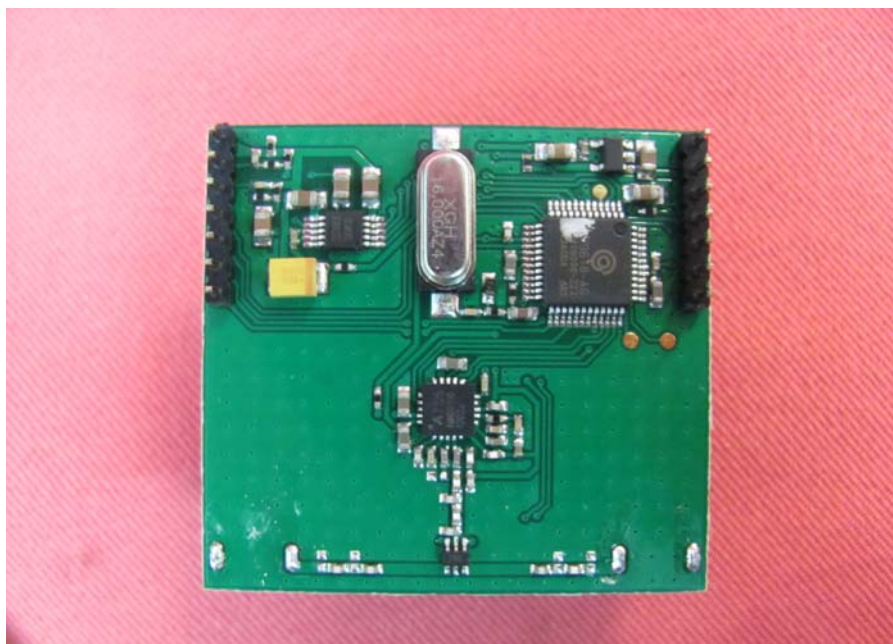

INTERTEK TESTING SERVICE

Report No.: HK12051432-2

Equipment Photographs

Model: SB93719S-SW

(Internal)

FCC ID: A2HSB93719SSW
IC: 9903A-SB93719SSW

INTERTEK TESTING SERVICE

Report No.: HK12051432-2

Equipment Photographs

Model: SB93719S-SW

(Internal)

INTERTEK TESTING SERVICE

Report No.: HK12051432-2

Equipment Photographs

Model: SB93719S-SW

(Internal)