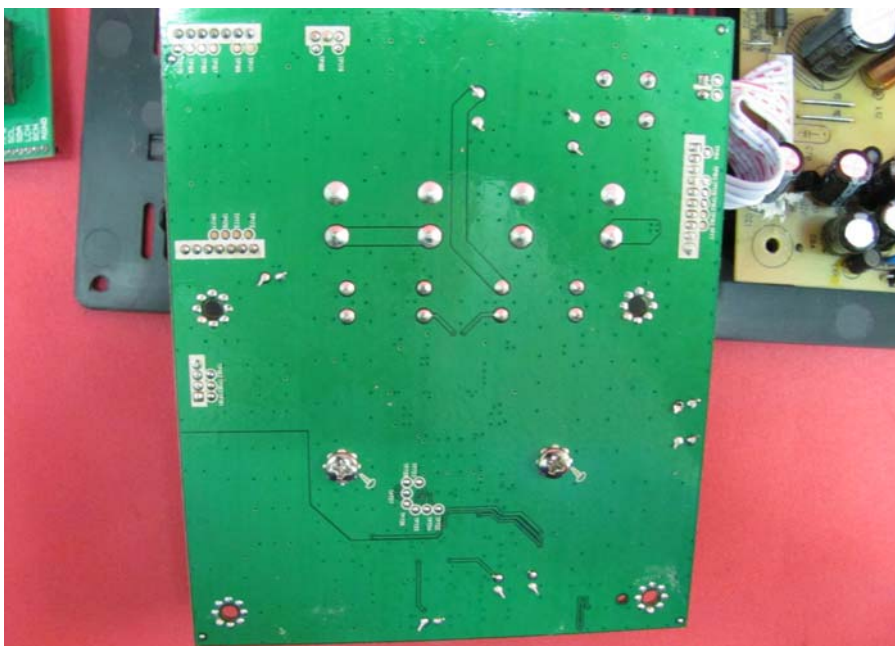

INTERTEK TESTING SERVICE

Report No.: HK12051432-2

Equipment Photographs

Model: SB93719S-SW

(Internal)

FCC ID: A2HSB93719SSW
IC: 9903A-SB93719SSW

INTERTEK TESTING SERVICE

Report No.: HK12051432-2

Equipment Photographs

Model: SB93719S-SW

(Internal)

INTERTEK TESTING SERVICE

Report No.: HK12051432-2

Equipment Photographs

Model: SB93719S-SW

(Internal)