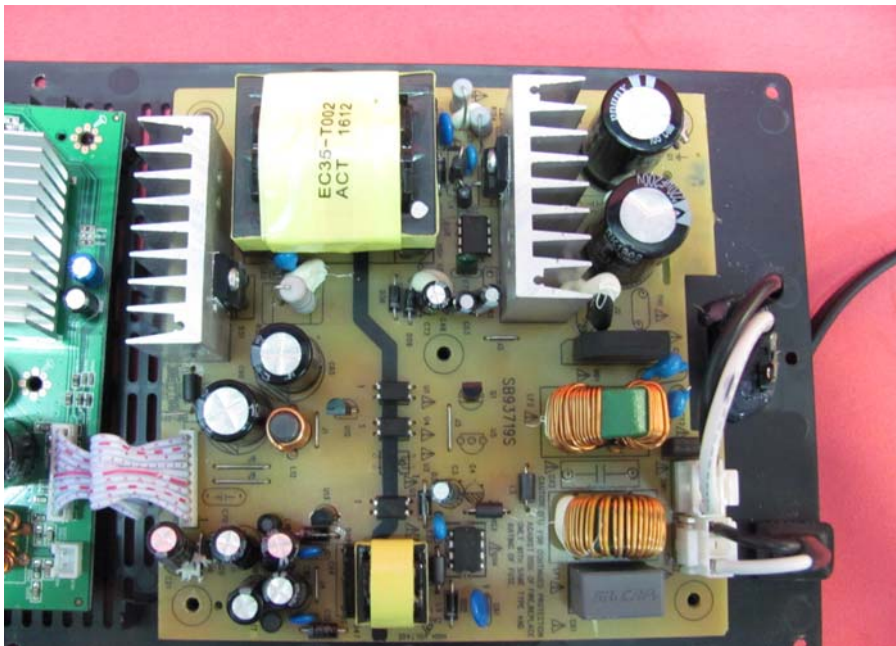

INTERTEK TESTING SERVICE

Report No.: HK12051432-2

Equipment Photographs

Model: SB93719S-SW

(Internal)

FCC ID: A2HSB93719SSW
IC: 9903A-SB93719SSW

INTERTEK TESTING SERVICE

Report No.: HK12051432-2

Equipment Photographs

Model: SB93719S-SW

(Internal)

INTERTEK TESTING SERVICE

Report No.: HK12051432-2

Equipment Photographs

Model: SB93719S-SW

(Internal)