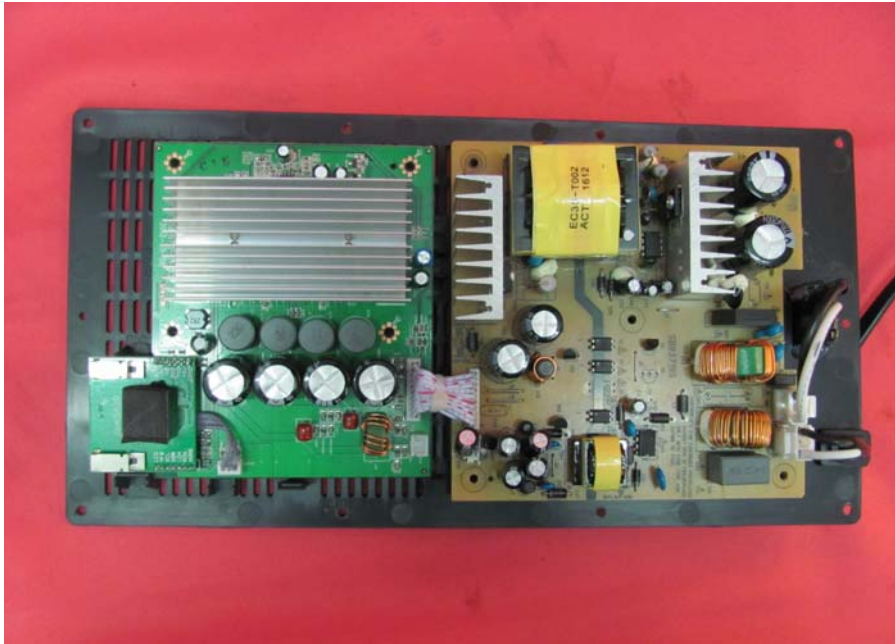

INTERTEK TESTING SERVICE

Report No.: HK12051432-2

Equipment Photographs

Model: SB93719S-SW

(Internal)

FCC ID: A2HSB93719SSW
IC: 9903A-SB93719SSW

INTERTEK TESTING SERVICE

Report No.: HK12051432-2

Equipment Photographs

Model: SB93719S-SW

(Internal)

INTERTEK TESTING SERVICE

Report No.: HK12051432-2

Equipment Photographs

Model: SB93719S-SW

(Internal)