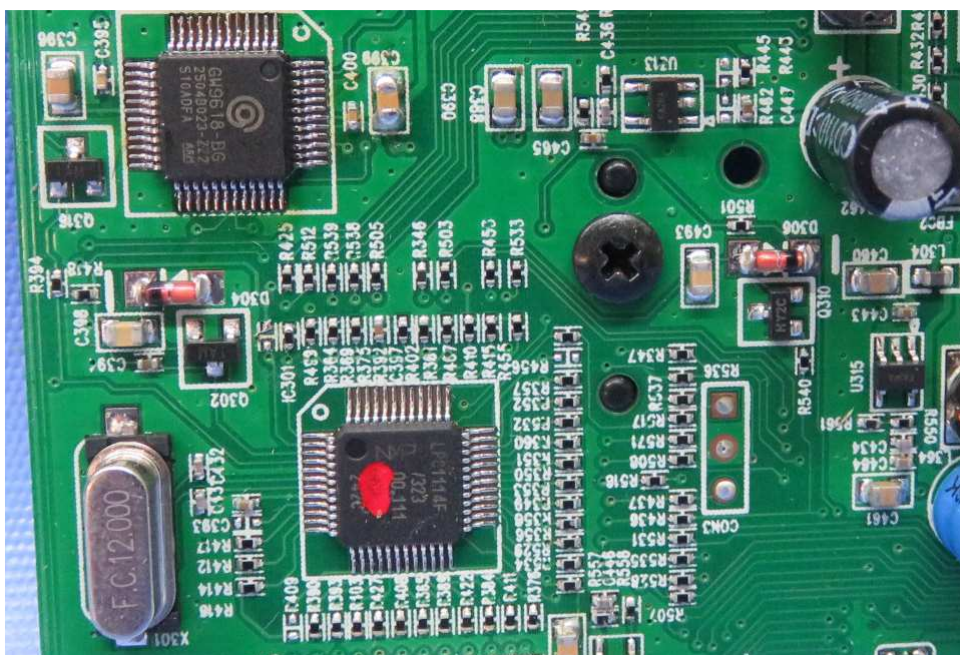

Model: SBT1739BWSE

(Internal)

INTERTEK TESTING SERVICE

Report No.: 15071300HKG-001

Equipment Photographs

Model: SBT1739BWSE

(Internal)

INTERTEK TESTING SERVICE