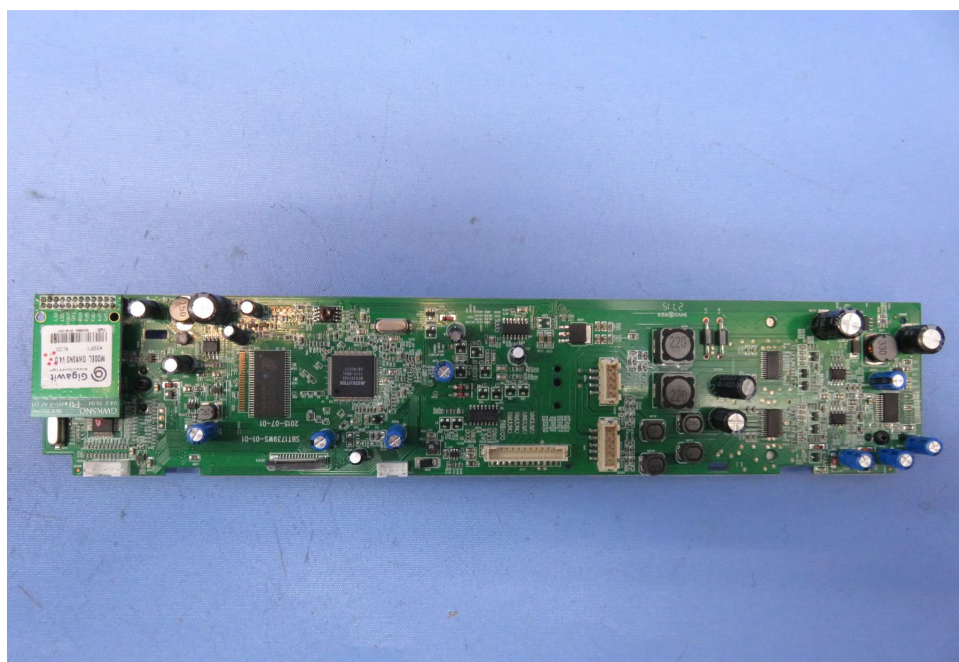

INTERTEK TESTING SERVICE

Report No.: 15071300HKG-001

Equipment Photographs

Model: SBT1739BWSE

(Internal)

INTERTEK TESTING SERVICE

Report No.: 15071300HKG-001

Equipment Photographs

Model: SBT1739BWSE

(Internal)

INTERTEK TESTING SERVICE

Report No.: 15071300HKG-001

Equipment Photographs

Model: SBT1739BWSE

(Internal)

INTERTEK TESTING SERVICE

Report No.: 15071300HKG-001

Equipment Photographs

Model: SBT1739BWSE

(Internal)

INTERTEK TESTING SERVICE

Report No.: 15071300HKG-001

Equipment Photographs

Model: SBT1739BWSE