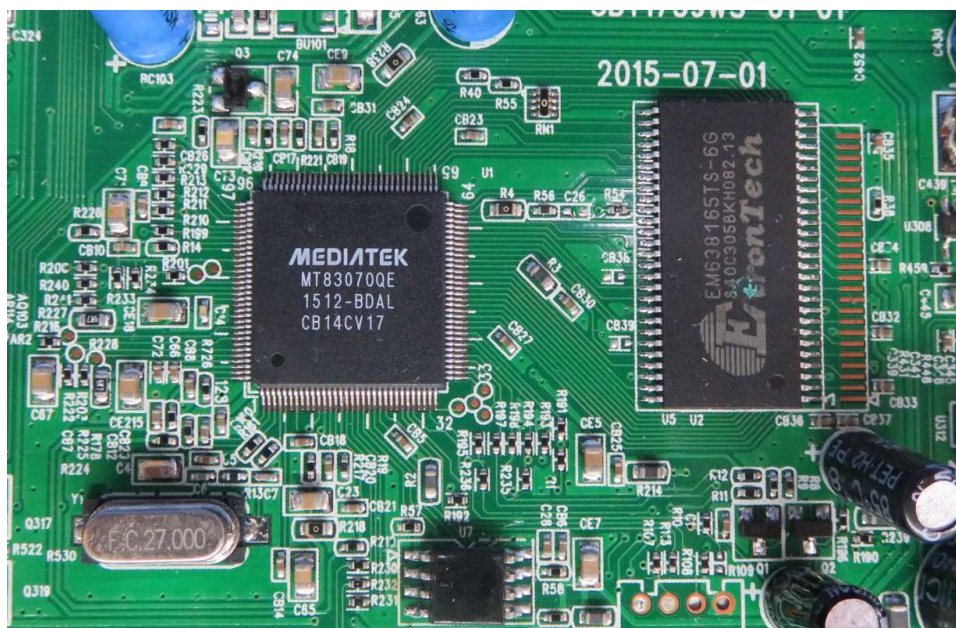

INTERTEK TESTING SERVICE

Report No.: 15071300HKG-001

Equipment Photographs

Model: SBT1739BWSE

(Internal)

INTERTEK TESTING SERVICE

Report No.: 15071300HKG-001

Equipment Photographs

Model: SBT1739BWSE

(Internal)

INTERTEK TESTING SERVICE

Report No.: 15071300HKG-001

Equipment Photographs

Model: SBT1739BWSE

(Internal)

INTERTEK TESTING SERVICE

Report No.: 15071300HKG-001

Equipment Photographs

Model: SBT1739BWSE

(Internal)

INTERTEK TESTING SERVICE

Report No.: 15071300HKG-001

Equipment Photographs

Model: SBT1739BWSE