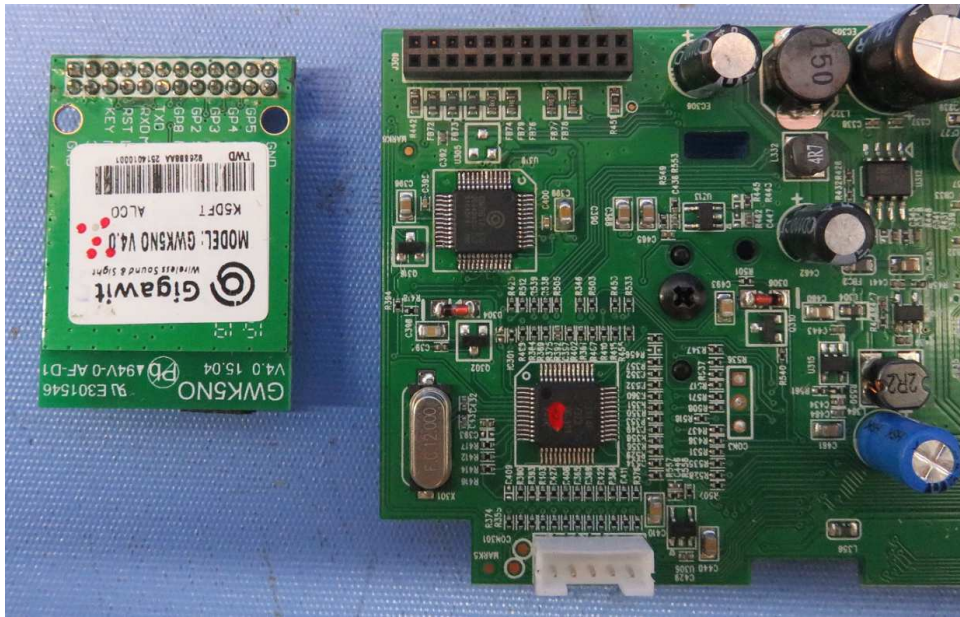

INTERTEK TESTING SERVICE

Report No.: 15071300HKG-001

Equipment Photographs

Model: SBT1739BWSE

(Internal)

INTERTEK TESTING SERVICE

Report No.: 15071300HKG-001

Equipment Photographs

Model: SBT1739BWSE

(Internal)

INTERTEK TESTING SERVICE

Report No.: 15071300HKG-001

Equipment Photographs

Model: SBT1739BWSE

(Internal)

INTERTEK TESTING SERVICE

Report No.: 15071300HKG-001

Equipment Photographs

Model: SBT1739BWSE

(Internal)

INTERTEK TESTING SERVICE

Report No.: 15071300HKG-001

Equipment Photographs

Model: SBT1739BWSE