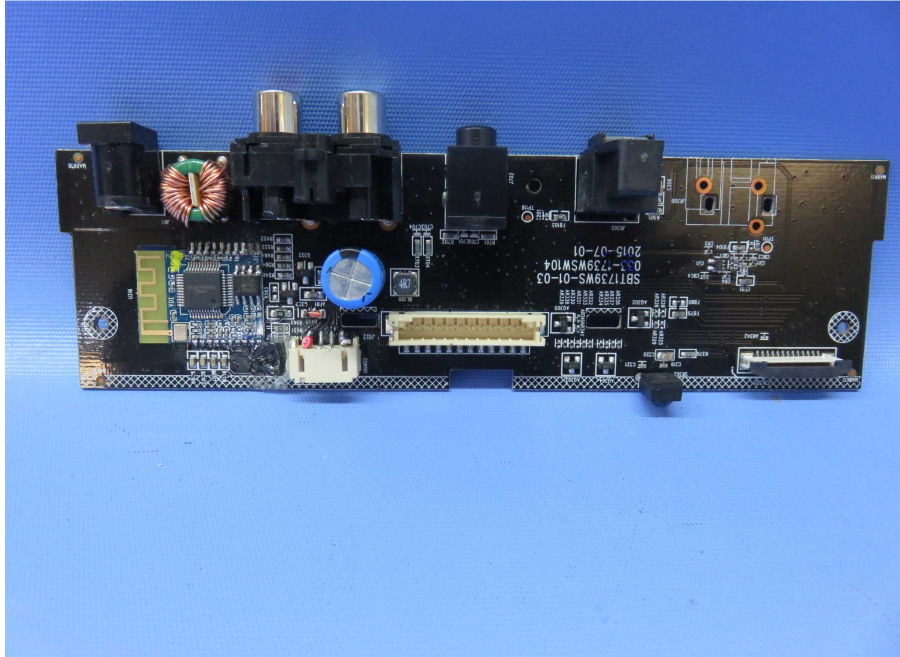

Equipment Photographs

Model: SBT1739BWSE

(Internal)

INTERTEK TESTING SERVICE

Report No.: 15071300HKG-001

Equipment Photographs

Model: SBT1739BWSE

(Internal)