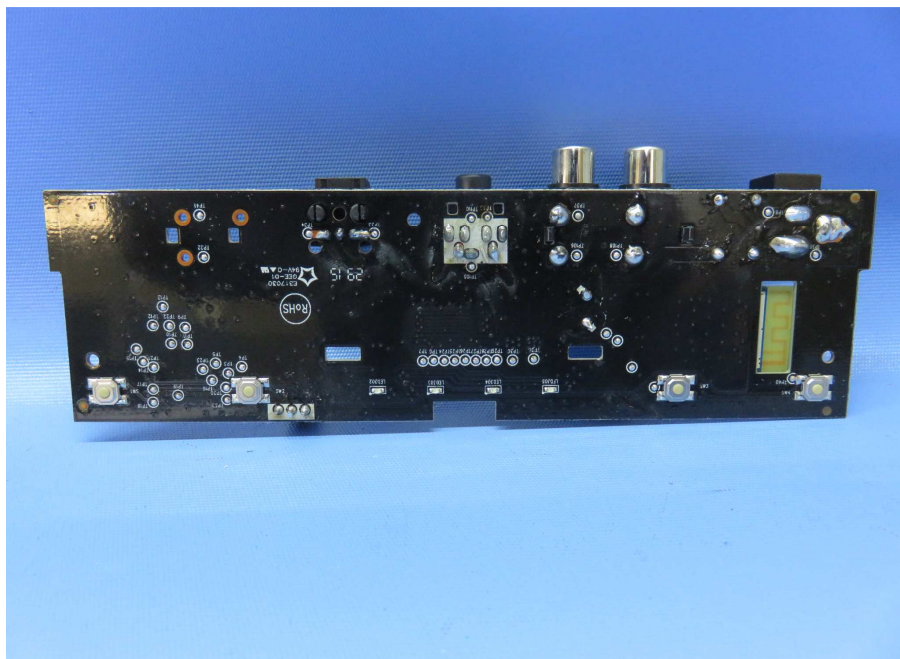

Equipment Photographs

Model: SBT1739BWSE

(Internal)

INTERTEK TESTING SERVICE

Report No.: 15071300HKG-001

Equipment Photographs

Model: SBT1739BWSE

(Internal)