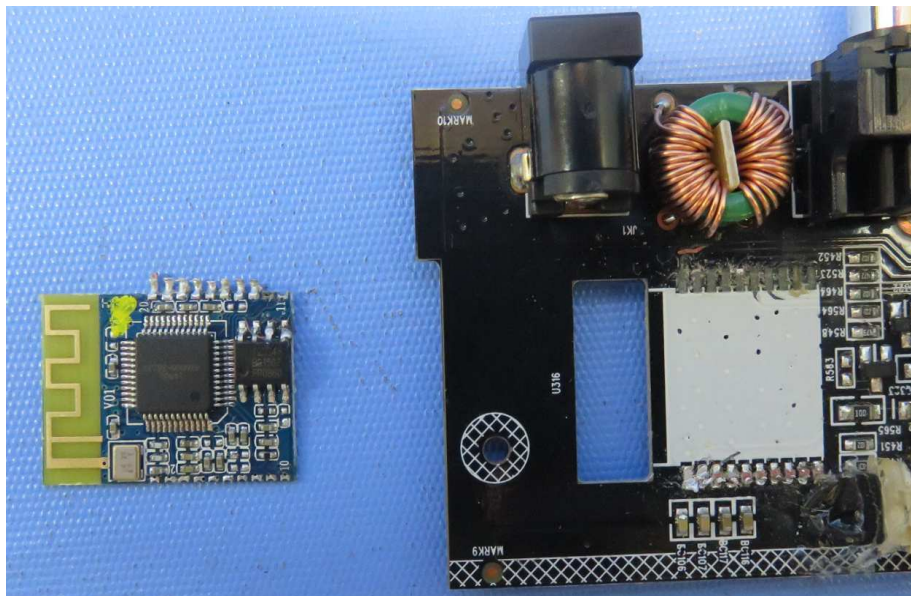

INTERTEK TESTING SERVICE

Report No.: 15071300HKG-001

Equipment Photographs

Model: SBT1739BWSE

(Internal)