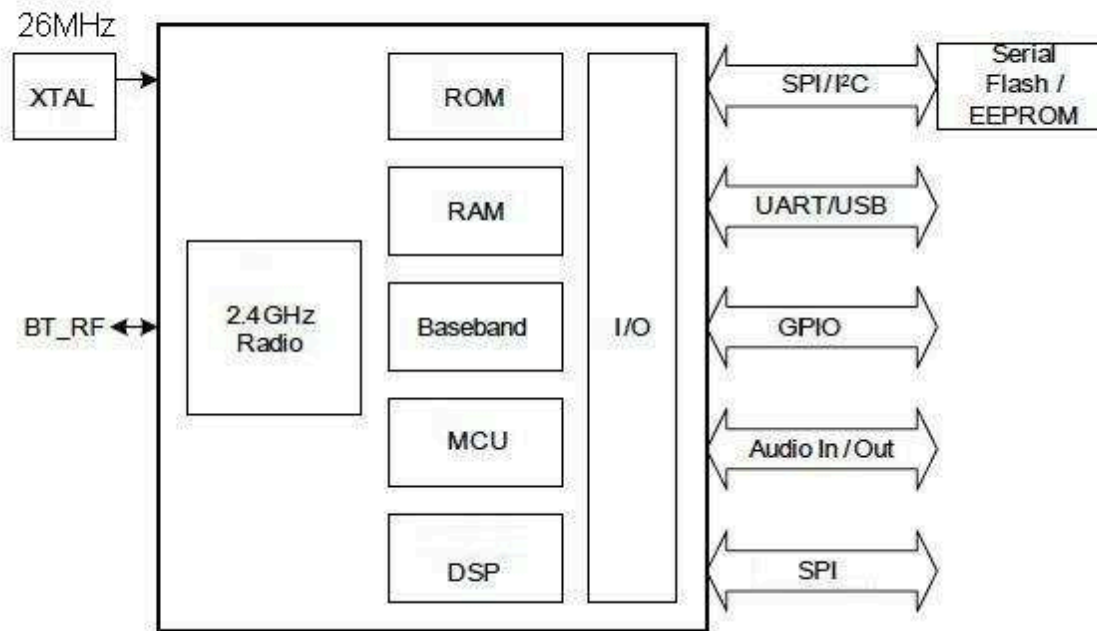

BLOCK DIAGRAM

CMD2028 Bluetooth Module Block Diagram

CW6682E Block Diagram

GWK5NO

2.4G Wireless Module

2404.0MHz -
2479.0MHz

RF IN →

← RF OUT

6. Block Diagram

Figure 6.1 A7125 Block Diagram