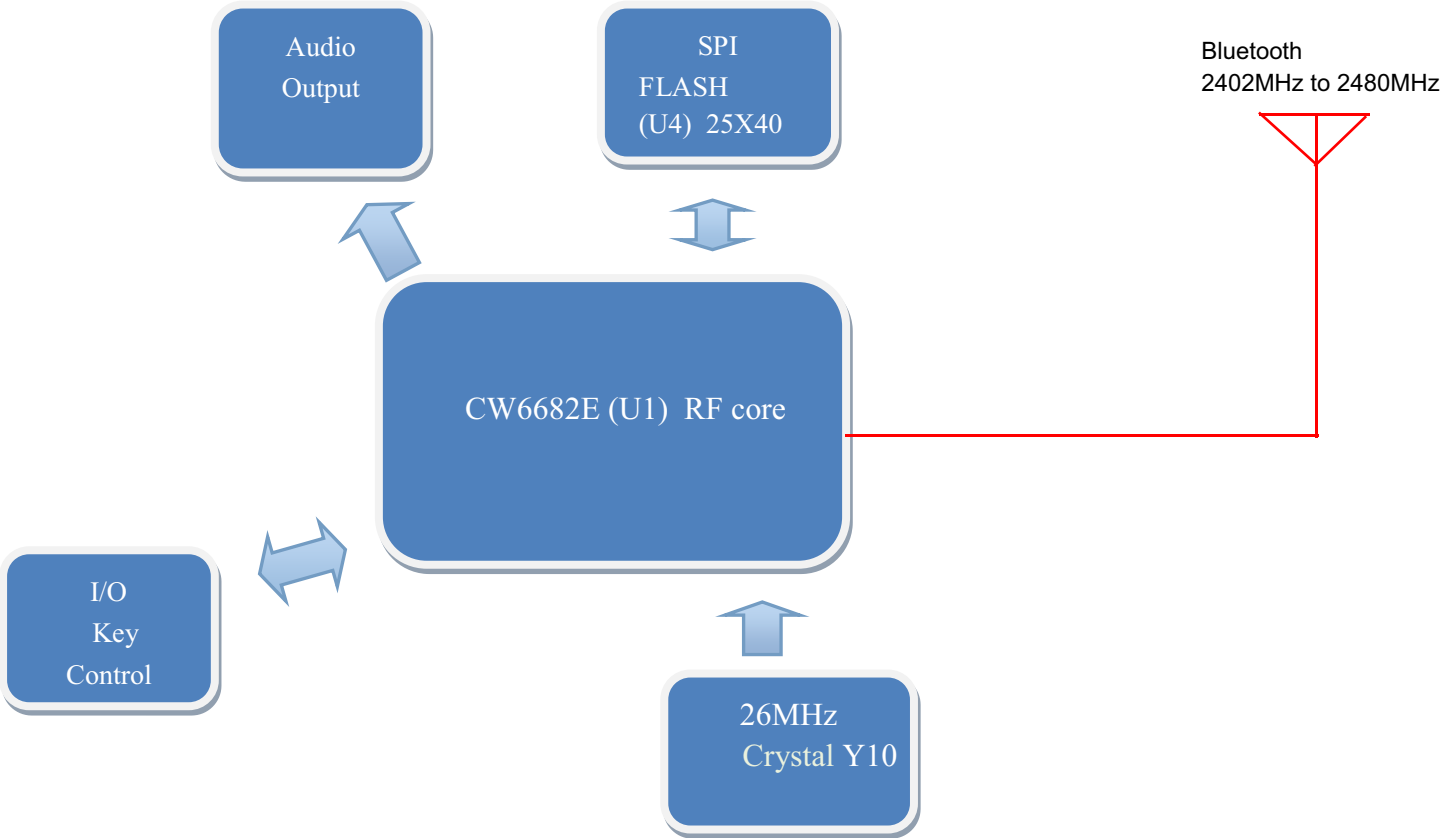

BLOCK DIAGRAM

CMD2028 Bluetooth Module Block Diagram

CW6682E Block Diagram

GWK5NO

2.4G Wireless Module

2404.0MHz -
2479.0MHz

RF IN →

← RF OUT

6. Block Diagram

Figure 6.1 A7125 Block Diagram