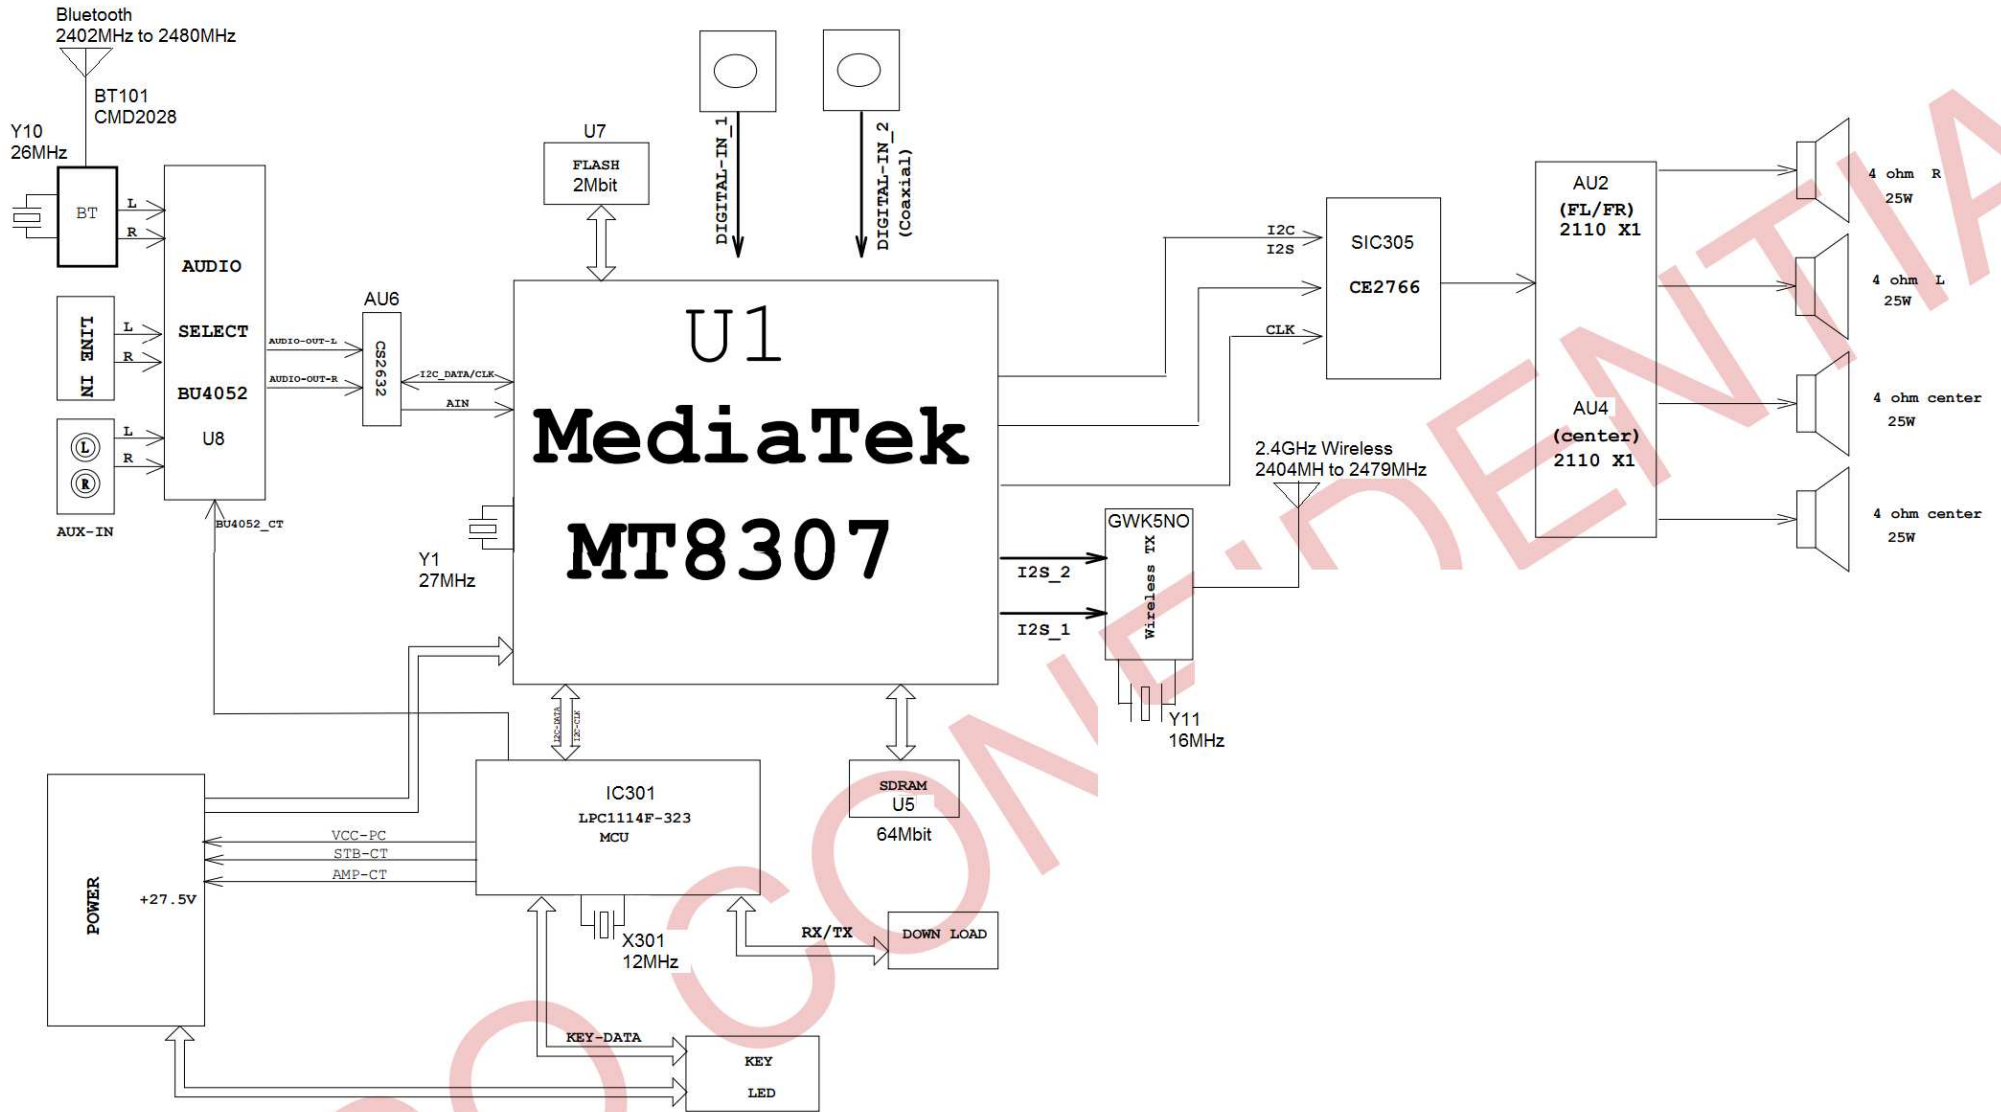

BLOCK DIAGRAM

CMD2028 Bluetooth Module Block Diagram

CW6682E Block Diagram

GWK5NO

2.4G Wireless Module

2404.0MHz -
2479.0MHz

RF IN →

← RF OUT

6. Block Diagram

Figure 6.1 A7125 Block Diagram