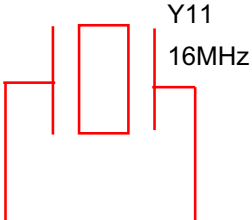

BLOCK DIAGRAM

CMD2028 Bluetooth Module Block Diagram

CW6682E Block Diagram

GWK5NO

2.4G Wireless Module

2404.0MHz -
2479.0MHz

RF IN →

← RF OUT

6. Block Diagram

Figure 6.1 A7125 Block Diagram