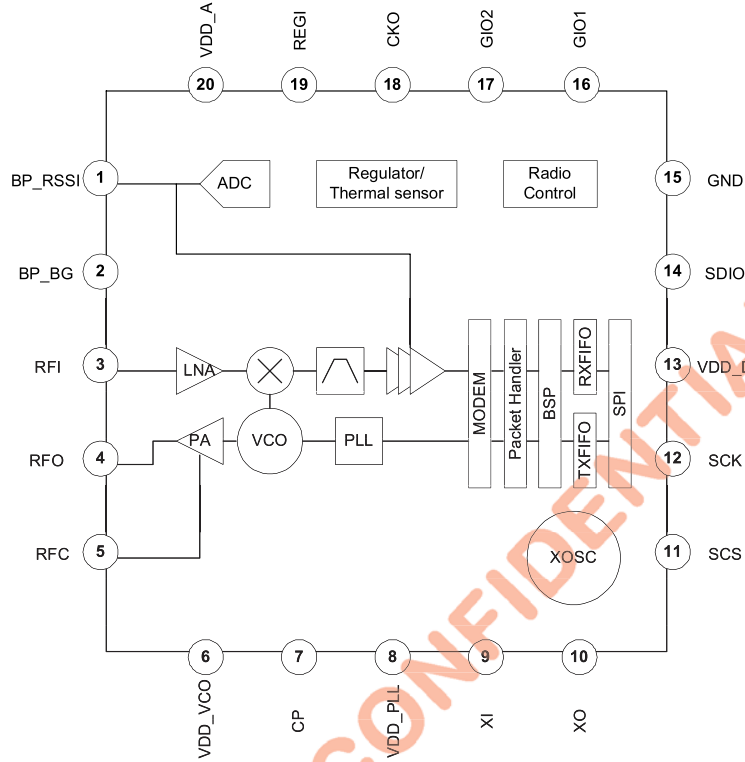

BLOCK DIAGRAM

CMD2028 Bluetooth Module Block Diagram

CW6682E Block Diagram

GWK5NO

2.4G Wireless Module

2404.0MHz -
2479.0MHz

RF IN →

← RF OUT

6. Block Diagram

Figure 6.1 A7125 Block Diagram