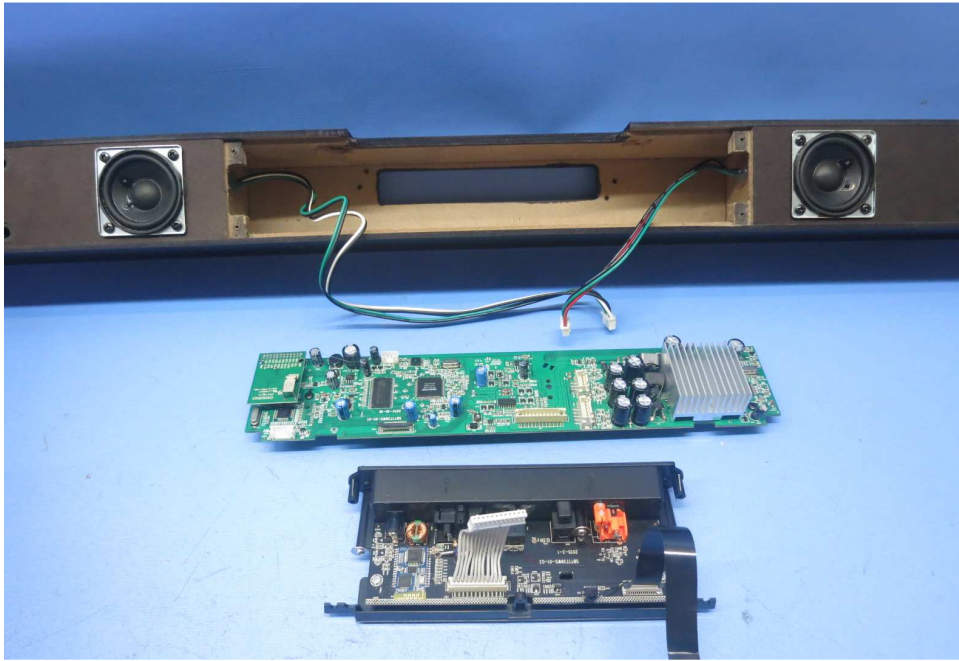

INTERTEK TESTING SERVICE

Report No.: 15030653HKG-001

Equipment Photographs

Model: SBT1739BWS

(Internal)

INTERTEK TESTING SERVICE

Report No.: 15030653HKG-001

Equipment Photographs

Model: SBT1739BWS

(Internal)

INTERTEK TESTING SERVICE

Report No.: 15030653HKG-001

Equipment Photographs

Model: SBT1739BWS

(Internal)

INTERTEK TESTING SERVICE

Report No.: 15030653HKG-001

Equipment Photographs

Model: SBT1739BWS

(Internal)

INTERTEK TESTING SERVICE

Report No.: 15030653HKG-001

Equipment Photographs

Model: SBT1739BWS