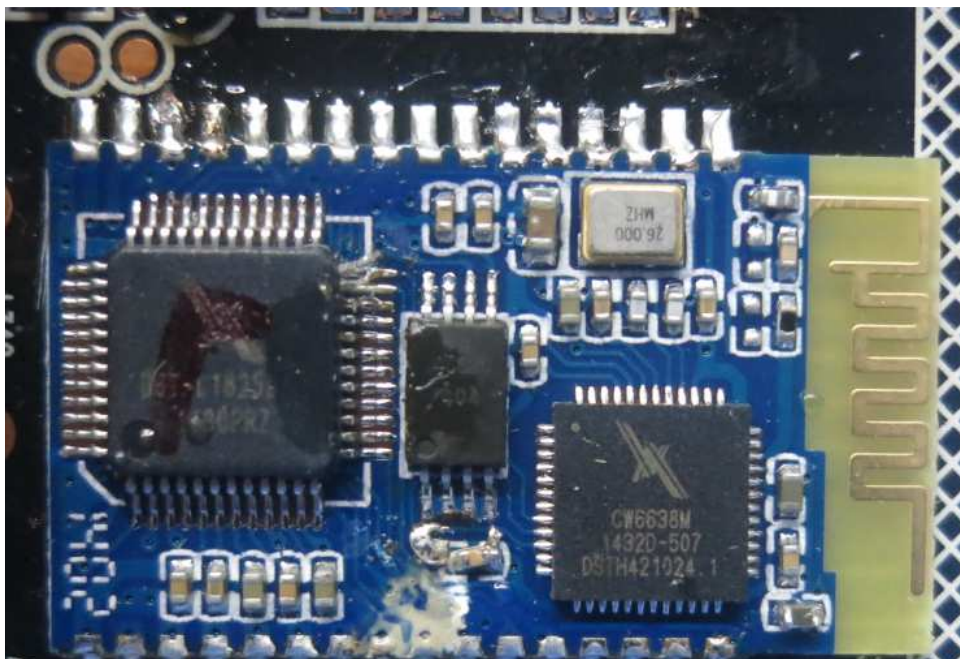

INTERTEK TESTING SERVICE

Report No.: 15030653HKG-001

Equipment Photographs

Model: SBT1739BWS

(Internal)

INTERTEK TESTING SERVICE

Report No.: 15030653HKG-001

Equipment Photographs

Model: SBT1739BWS

(Internal)

INTERTEK TESTING SERVICE

Report No.: 15030653HKG-001

Equipment Photographs

Model: SBT1739BWS

(Internal)

INTERTEK TESTING SERVICE

Report No.: 15030653HKG-001

Equipment Photographs

Model: SBT1739BWS

(Internal)

INTERTEK TESTING SERVICE

Report No.: 15030653HKG-001

Equipment Photographs

Model: SBT1739BWS