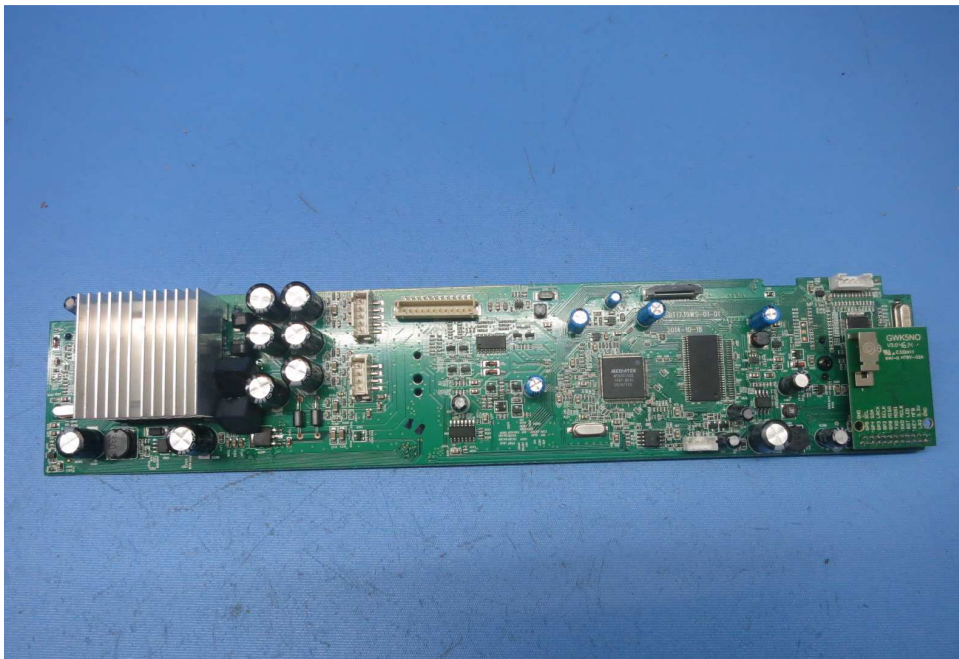

(Internal)

INTERTEK TESTING SERVICE

Report No.: 15030653HKG-001

Equipment Photographs

Model: SBT1739BWS

(Internal)

INTERTEK TESTING SERVICE

Report No.: 15030653HKG-001

Equipment Photographs

Model: SBT1739BWS

(Internal)

INTERTEK TESTING SERVICE

Report No.: 15030653HKG-001

Equipment Photographs

Model: SBT1739BWS

(Internal)