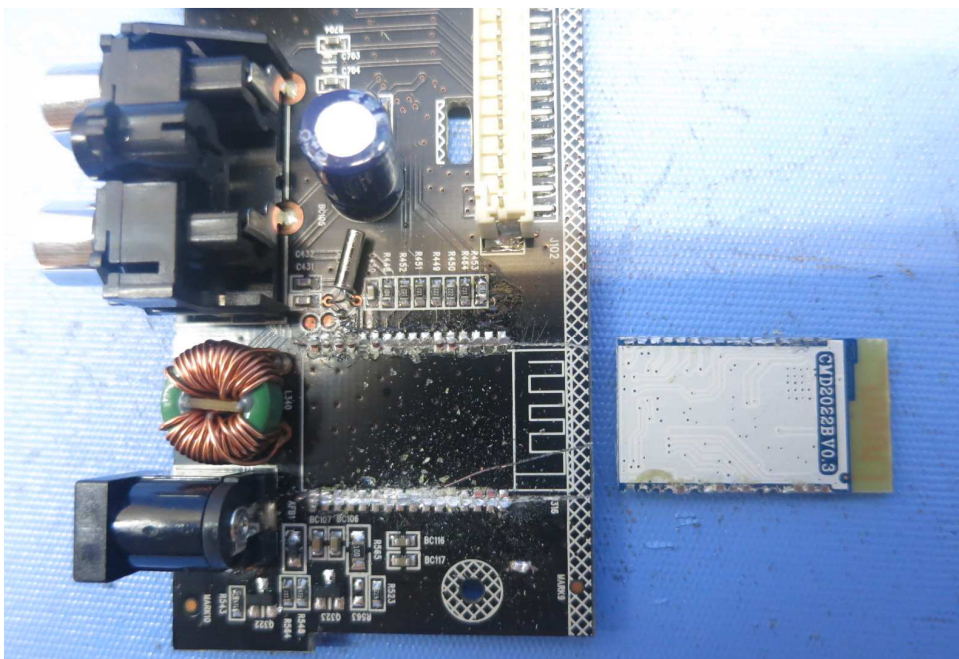

INTERTEK TESTING SERVICE

Report No.: 15030653HKG-001

Equipment Photographs

Model: SBT1739BWS

(Internal)