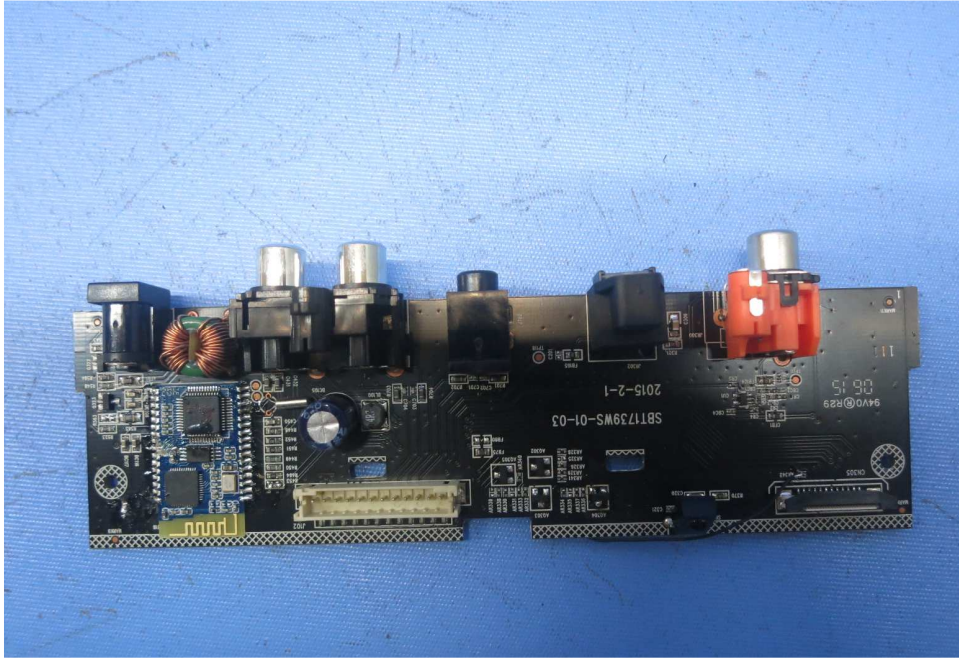

INTERTEK TESTING SERVICE

Report No.: 15030653HKG-001

Equipment Photographs

Model: SBT1739BWS

(Internal)

INTERTEK TESTING SERVICE

Report No.: 15030653HKG-001

Equipment Photographs

Model: SBT1739BWS

(Internal)

INTERTEK TESTING SERVICE

Report No.: 15030653HKG-001

Equipment Photographs

Model: SBT1739BWS

(Internal)

INTERTEK TESTING SERVICE

Report No.: 15030653HKG-001

Equipment Photographs

Model: SBT1739BWS

(Internal)

INTERTEK TESTING SERVICE

Report No.: 15030653HKG-001

Equipment Photographs

Model: SBT1739BWS

(Internal)

INTERTEK TESTING SERVICE

Report No.: 15030653HKG-001

Equipment Photographs

Model: SBT1739BWS

(Internal)

INTERTEK TESTING SERVICE

Report No.: 15030653HKG-001