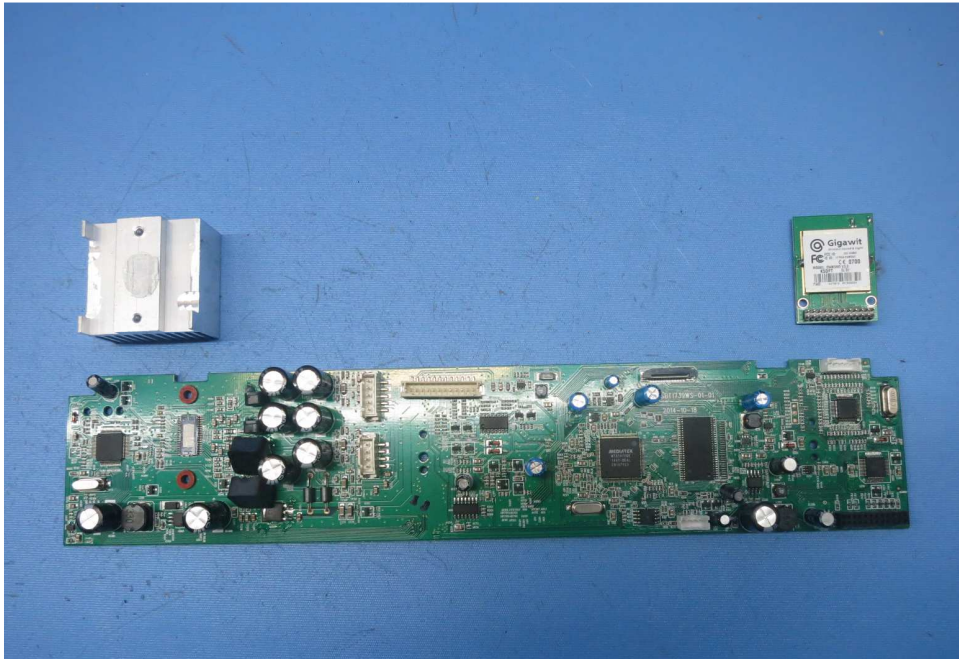

(Internal)

INTERTEK TESTING SERVICE

Report No.: 15030653HKG-001

Equipment Photographs

Model: SBT1739BWS

(Internal)

INTERTEK TESTING SERVICE

Report No.: 15030653HKG-001

Equipment Photographs

Model: SBT1739BWS

(Internal)

INTERTEK TESTING SERVICE

Report No.: 15030653HKG-001

Equipment Photographs

Model: SBT1739BWS

(Internal)