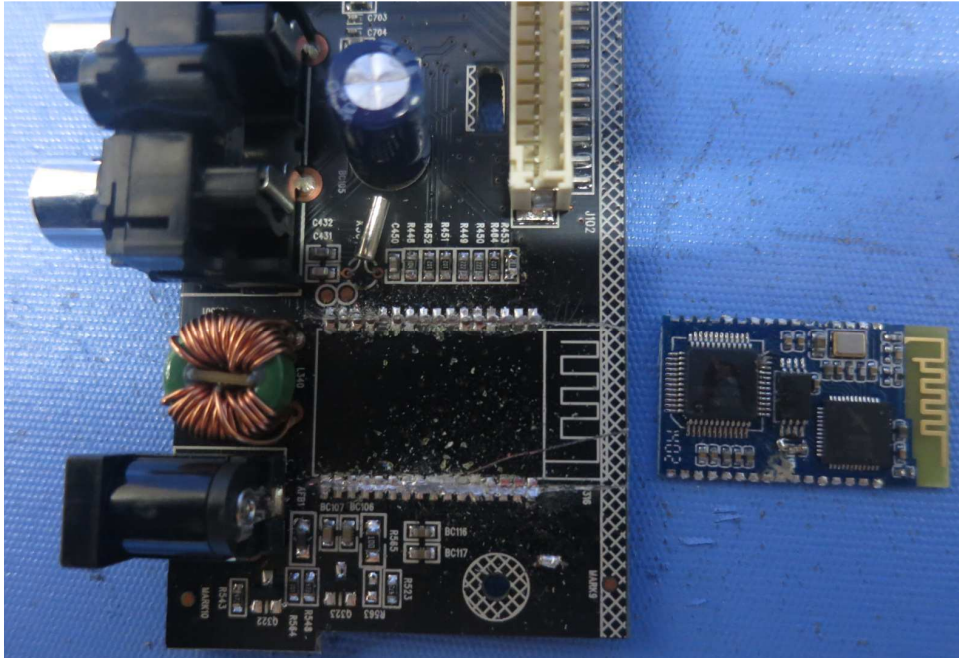

Model: SBT1739BWS

(Internal)

INTERTEK TESTING SERVICE

Report No.: 15030653HKG-001

Equipment Photographs

Model: SBT1739BWS

(Internal)

INTERTEK TESTING SERVICE

Report No.: 15030653HKG-001

Equipment Photographs

Model: SBT1739BWS

(Internal)

INTERTEK TESTING SERVICE

Report No.: 15030653HKG-001

Equipment Photographs

Model: SBT1739BWS

(Internal)

INTERTEK TESTING SERVICE

Report No.: 15030653HKG-001

Equipment Photographs

Model: SBT1739BWS

(Internal)

INTERTEK TESTING SERVICE

Report No.: 15030653HKG-001