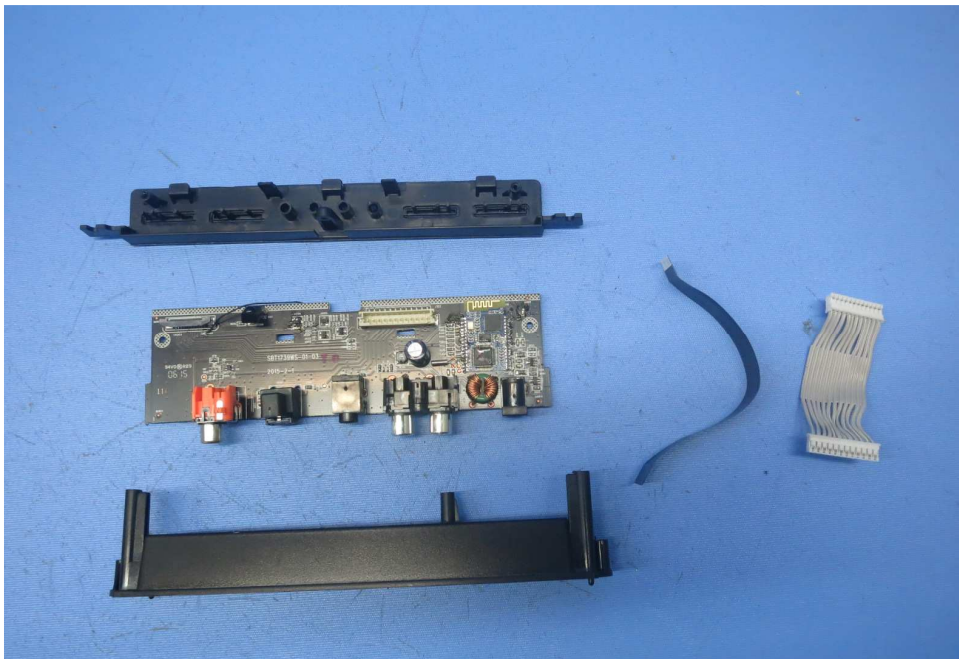

INTERTEK TESTING SERVICE

Report No.: 15030653HKG-001

Equipment Photographs

Model: SBT1739BWS

(Internal)

INTERTEK TESTING SERVICE

Report No.: 15030653HKG-001

Equipment Photographs

Model: SBT1739BWS

(Internal)

INTERTEK TESTING SERVICE

Report No.: 15030653HKG-001

Equipment Photographs

Model: SBT1739BWS

(Internal)

INTERTEK TESTING SERVICE

Report No.: 15030653HKG-001

Equipment Photographs

Model: SBT1739BWS

(Internal)

INTERTEK TESTING SERVICE

Report No.: 15030653HKG-001

Equipment Photographs

Model: SBT1739BWS

(Internal)

INTERTEK TESTING SERVICE

Report No.: 15030653HKG-001

Equipment Photographs

Model: SBT1739BWS

(Internal)

INTERTEK TESTING SERVICE

Report No.: 15030653HKG-001