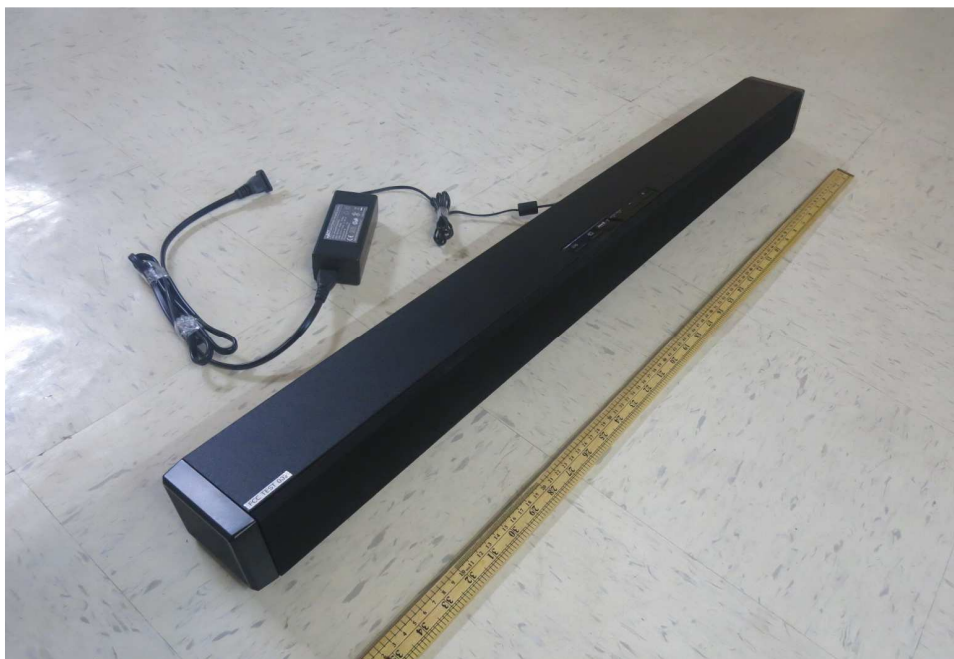

INTERTEK TESTING SERVICE

Report No.: 15030653HKG-001

Equipment Photographs

Model: SBT1739BWS

(External)

INTERTEK TESTING SERVICE

Report No.: 15030653HKG-001

Equipment Photographs

Model: SBT1739BWS

(External)

INTERTEK TESTING SERVICE

Report No.: 15030653HKG-001

Equipment Photographs

Model: SBT1739BWS

(External)