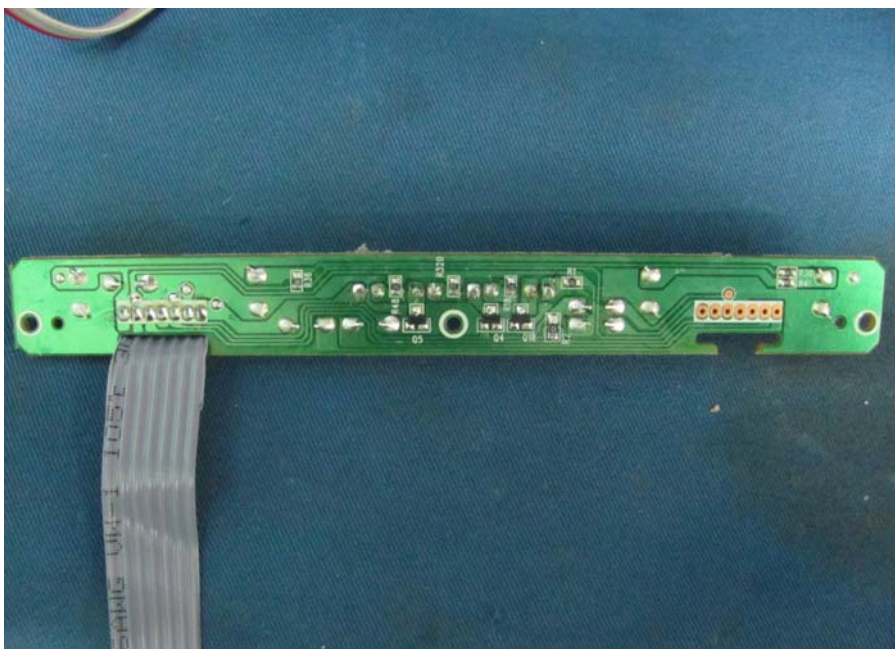

INTERTEK TESTING SERVICE

Report No.: HK12061622-1

Equipment Photographs

Model: SBT17220B

(Internal)