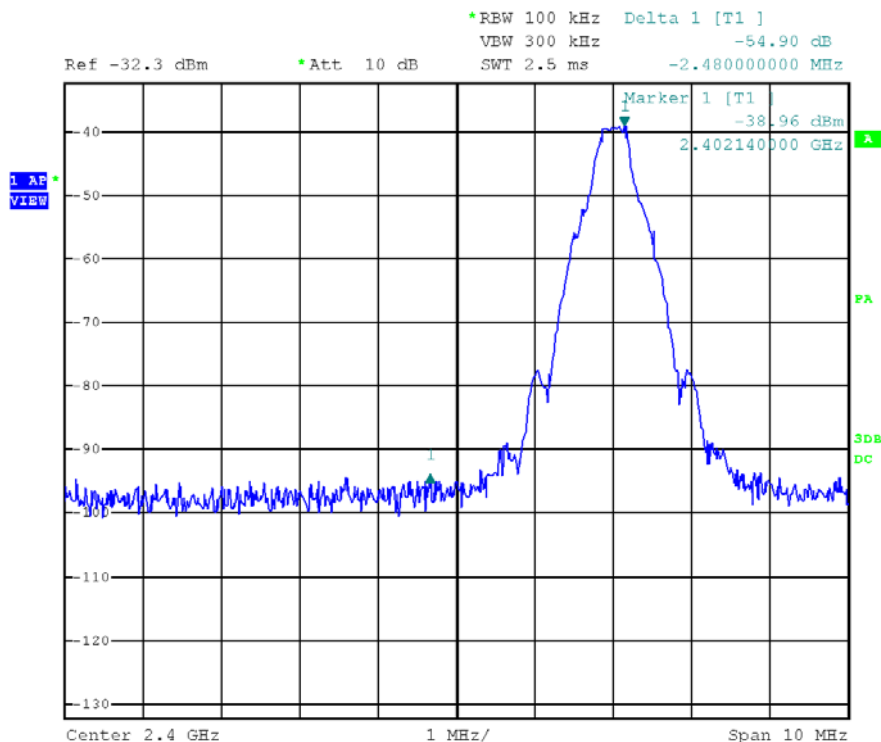

# INTERTEK TESTING SERVICES

Report No.: HK12061622-1  
Sample No.: 1/2

**Bandwidth / Bandedge Plot – Pursuant to FCC Part 15 Section 15. 249 Requirement (Pass/Fail)**