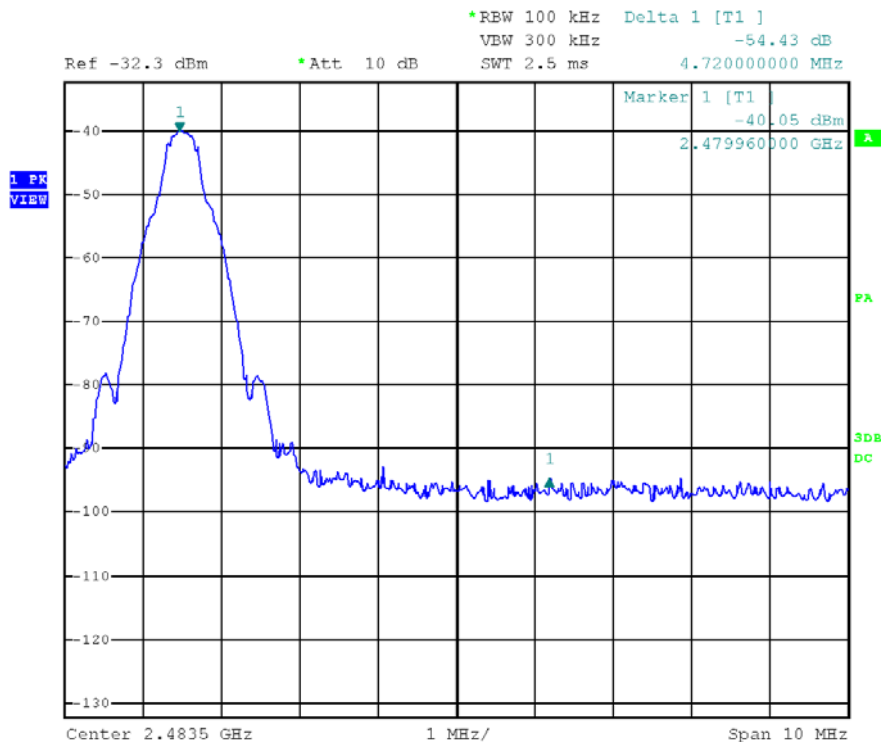

# INTERTEK TESTING SERVICES

Report No.: HK12061622-1  
Sample No.: 1/2

**Bandwidth / Bandedge Plot – Pursuant to FCC Part 15 Section 15. 249 Requirement (Pass/Fail)**