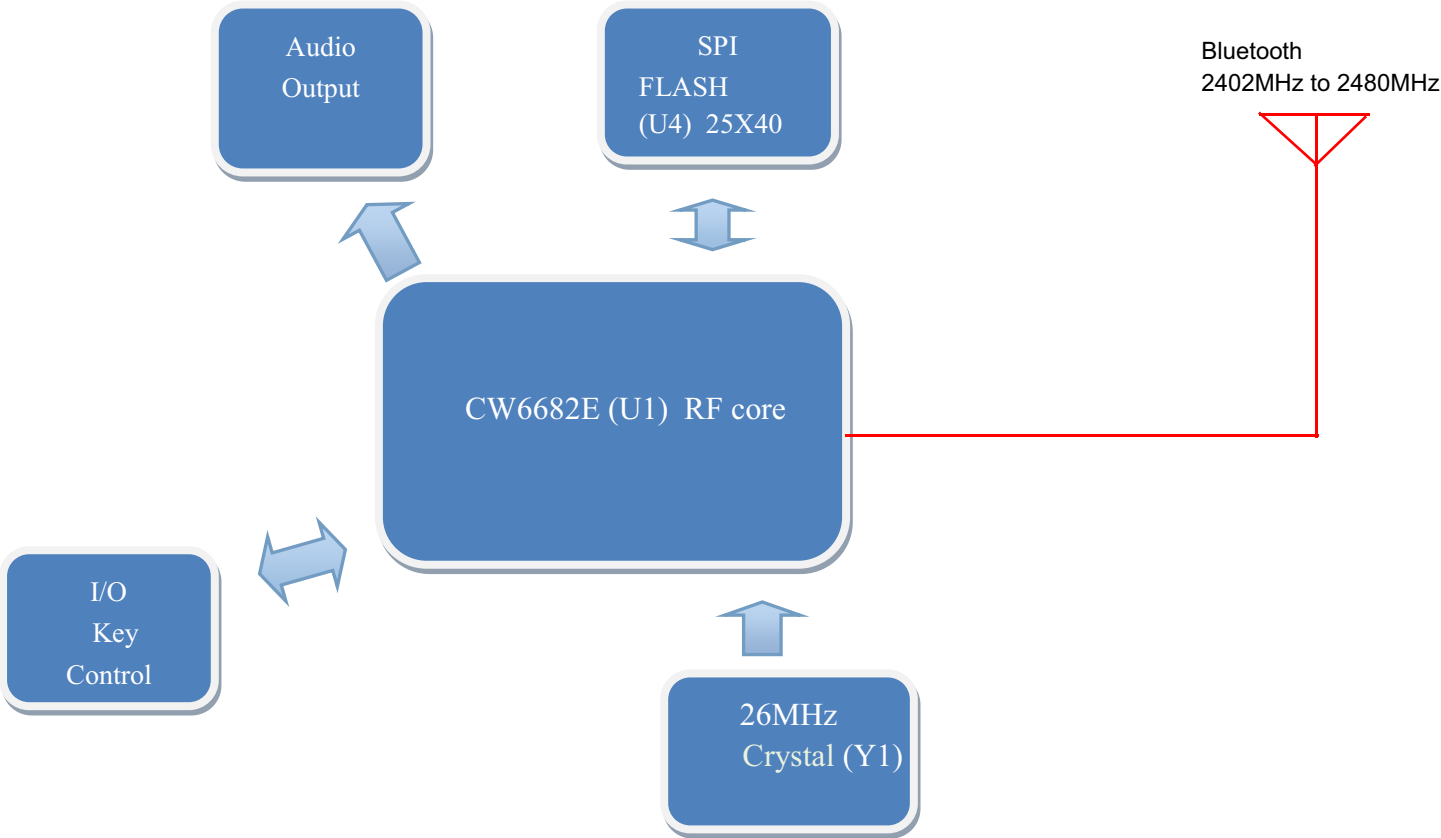

SOUND BAR BLOCK DIAGRAM

CMD2028 Bluetooth Module Block Diagram

CW6682E Block Diagram