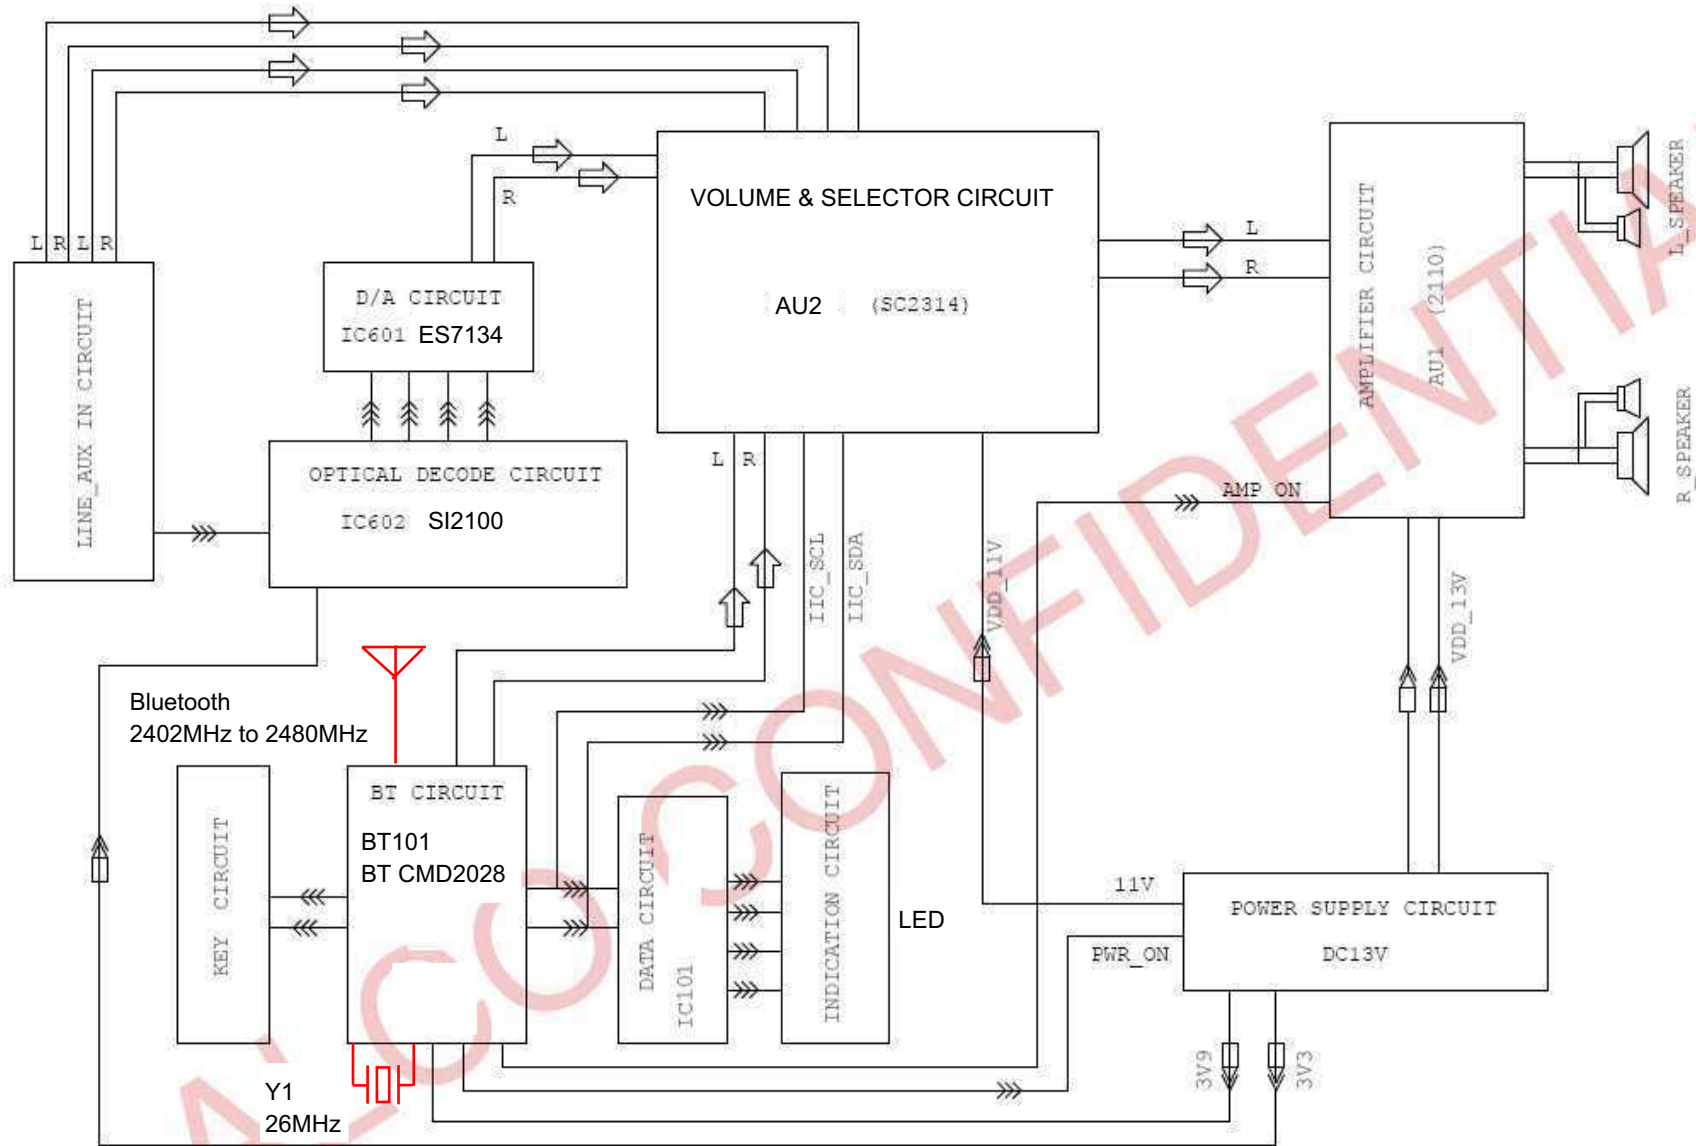

SOUND BAR BLOCK DIAGRAM

CMD2028 Bluetooth Module Block Diagram

CW6682E Block Diagram