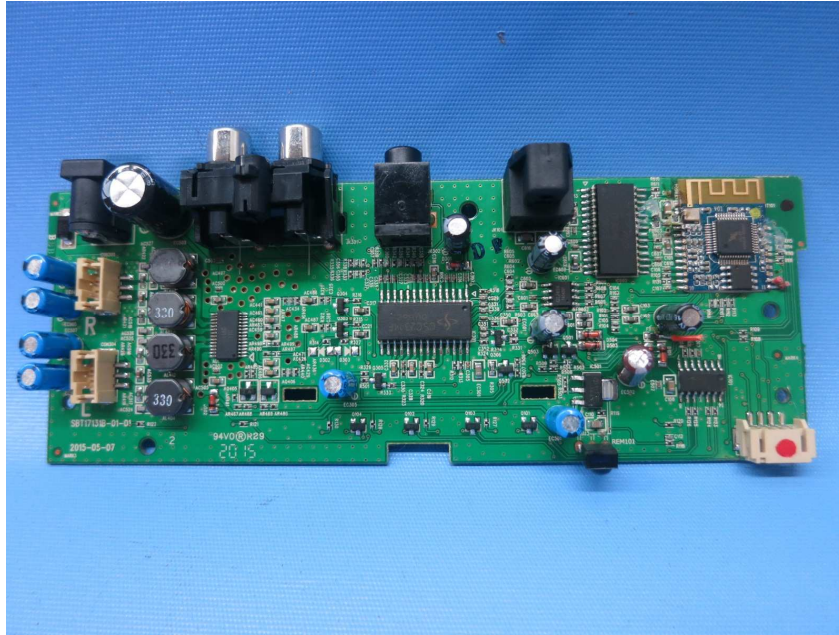

INTERTEK TESTING SERVICE

Report No.: 15051235HKG-001

Equipment Photographs

Model: SBT17131B

(Internal)

INTERTEK TESTING SERVICE

Report No.: 15051235HKG-001

Equipment Photographs

Model: SBT17131B

(Internal)

INTERTEK TESTING SERVICE

Report No.: 15051235HKG-001

Equipment Photographs

Model: SBT17131B

(Internal)

INTERTEK TESTING SERVICE

Report No.: 15051235HKG-001

Equipment Photographs

Model: SBT17131B

(Internal)

INTERTEK TESTING SERVICE

Report No.: 15051235HKG-001

Equipment Photographs

Model: SBT17131B