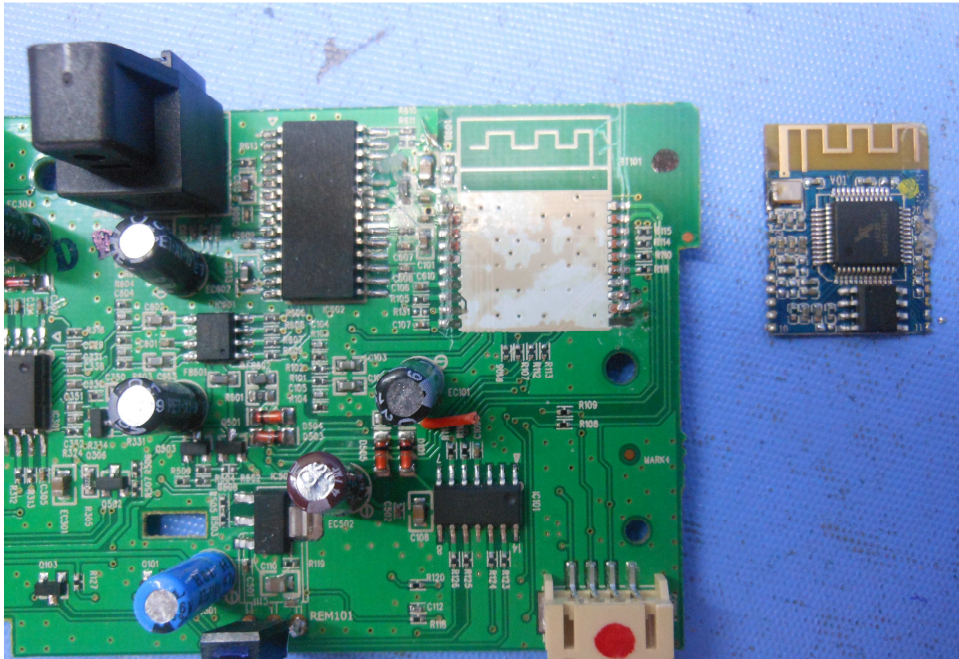

INTERTEK TESTING SERVICE

Report No.: 15051235HKG-001

Equipment Photographs

Model: SBT17131B

(Internal)

INTERTEK TESTING SERVICE

Report No.: 15051235HKG-001

Equipment Photographs

Model: SBT17131B

(Internal)

INTERTEK TESTING SERVICE

Report No.: 15051235HKG-001

Equipment Photographs

Model: SBT17131B

(Internal)

INTERTEK TESTING SERVICE

Report No.: 15051235HKG-001

Equipment Photographs

Model: SBT17131B

(Internal)

INTERTEK TESTING SERVICE

Report No.: 15051235HKG-001

Equipment Photographs

Model: SBT17131B