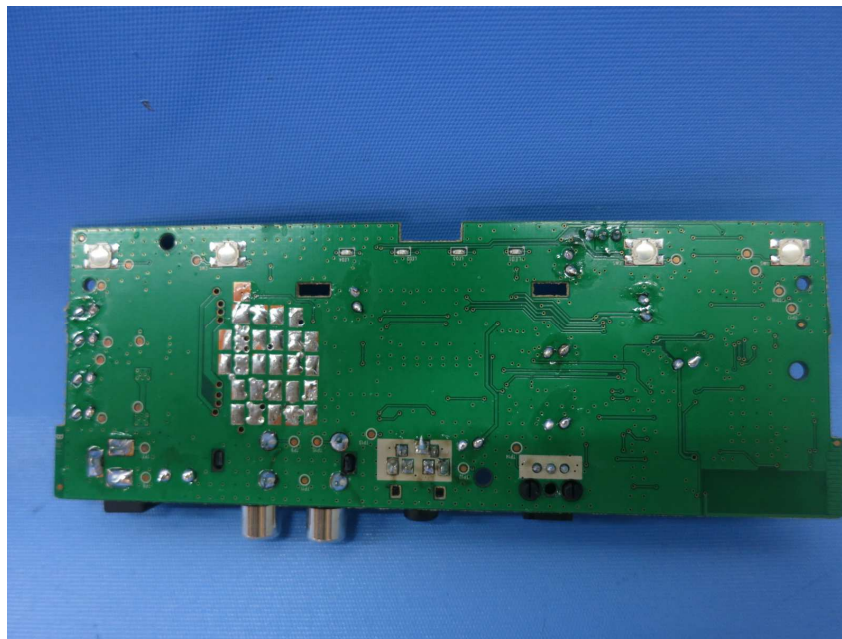

INTERTEK TESTING SERVICE

Report No.: 15051235HKG-001

Equipment Photographs

Model: SBT17131B

(Internal)

INTERTEK TESTING SERVICE

Report No.: 15051235HKG-001

Equipment Photographs

Model: SBT17131B

(Internal)

INTERTEK TESTING SERVICE

Report No.: 15051235HKG-001

Equipment Photographs

Model: SBT17131B

(Internal)

INTERTEK TESTING SERVICE

Report No.: 15051235HKG-001

Equipment Photographs

Model: SBT17131B

(Internal)

INTERTEK TESTING SERVICE

Report No.: 15051235HKG-001

Equipment Photographs

Model: SBT17131B