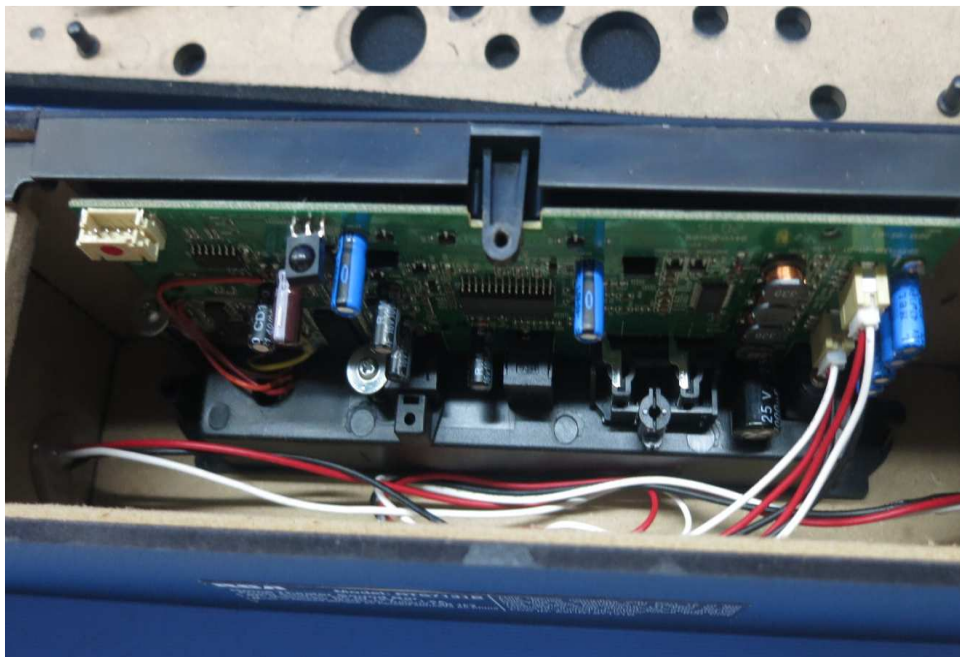

INTERTEK TESTING SERVICE

Report No.: 15051235HKG-001

Equipment Photographs

Model: SBT17131B

(Internal)

INTERTEK TESTING SERVICE

Report No.: 15051235HKG-001

Equipment Photographs

Model: SBT17131B

(Internal)

INTERTEK TESTING SERVICE

Report No.: 15051235HKG-001

Equipment Photographs

Model: SBT17131B

(Internal)

INTERTEK TESTING SERVICE

Report No.: 15051235HKG-001

Equipment Photographs

Model: SBT17131B

(Internal)

INTERTEK TESTING SERVICE

Report No.: 15051235HKG-001

Equipment Photographs

Model: SBT17131B