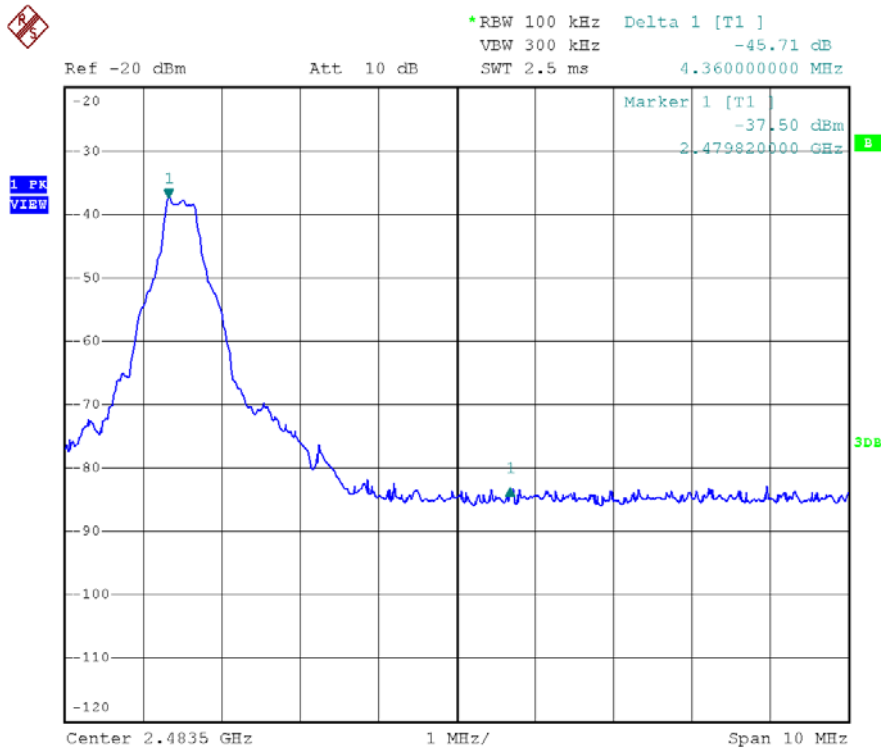

# INTERTEK TESTING SERVICES

Report No.: HK12060155-1  
Sample No.: 1/2

~~Bandwidth / Bandedge Plot – Pursuant to FCC Part 15 Section 15. 249 Requirement (Pass/Fail)~~