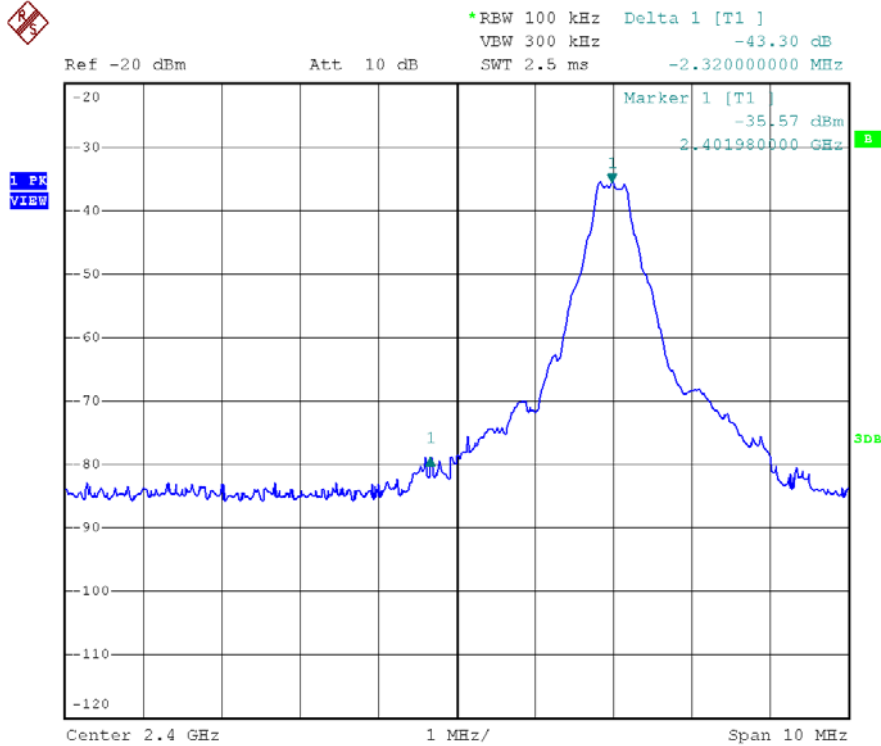

# INTERTEK TESTING SERVICES

Report No.: HK12060155-1  
Sample No.: 1/2

~~Bandwidth / Bandedge Plot – Pursuant to FCC Part 15 Section 15. 249 Requirement (Pass/Fail)~~