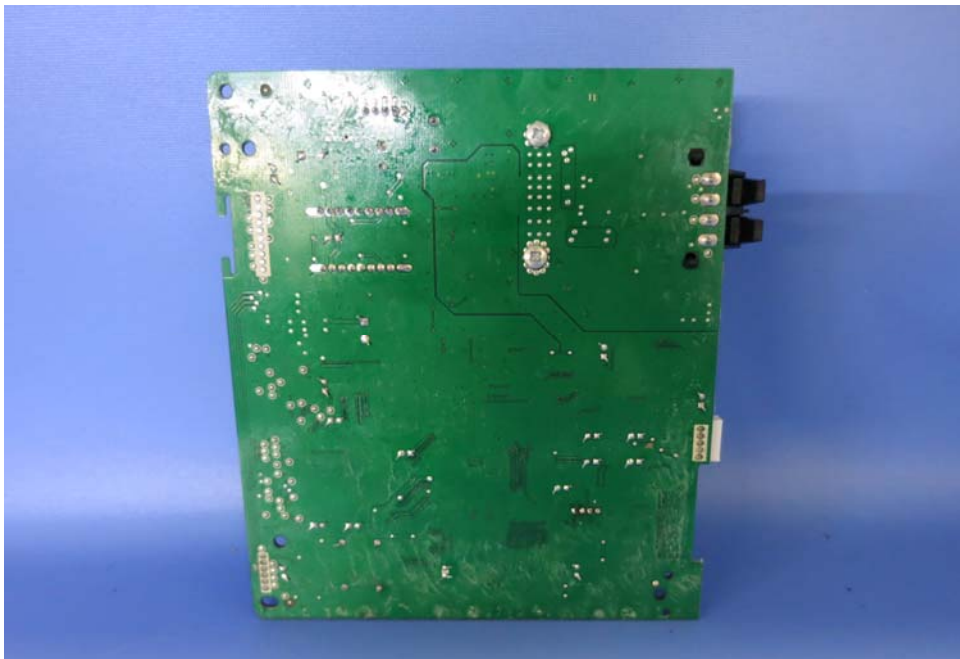

INTERTEK TESTING SERVICE

Report No.: 14080538HKG-001

Equipment Photographs

Model: CD2767BE2

(Internal)