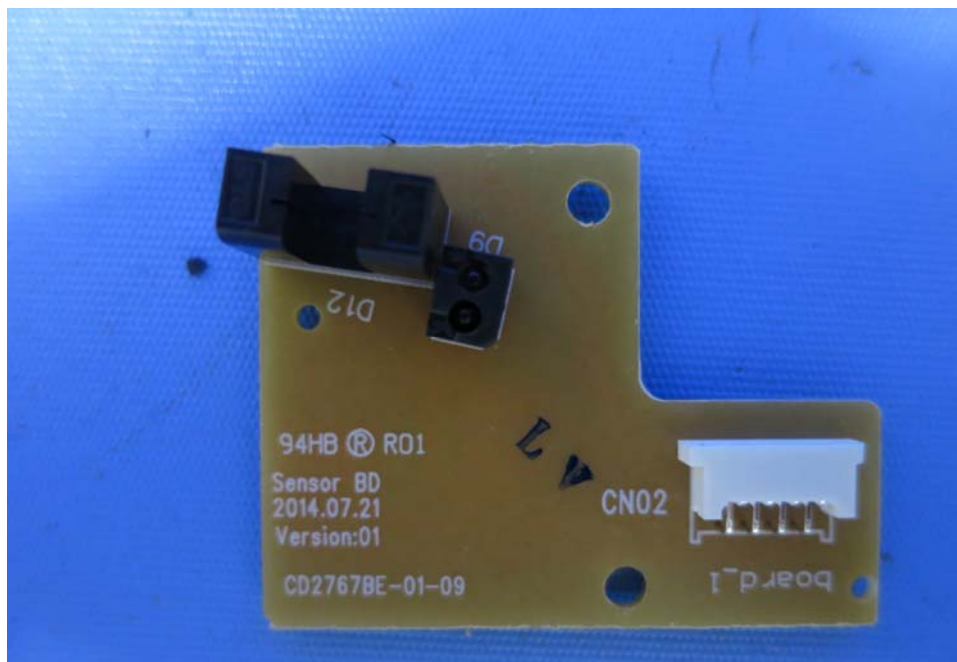

INTERTEK TESTING SERVICE

Report No.: 14080538HKG-001

Equipment Photographs

Model: CD2767BE2

(Internal)

INTERTEK TESTING SERVICE

Report No.: 14080538HKG-001

Equipment Photographs

(Internal)

INTERTEK TESTING SERVICE

Report No.: 14080538HKG-001

Equipment Photographs

Model: CD2767BE2

(Internal)

INTERTEK TESTING SERVICE

Report No.: 14080538HKG-001

Equipment Photographs

Model: CD2767BE2

(Internal)

INTERTEK TESTING SERVICE

Report No.: 14080538HKG-001

Equipment Photographs

Model: CD2767BE2

(Internal)