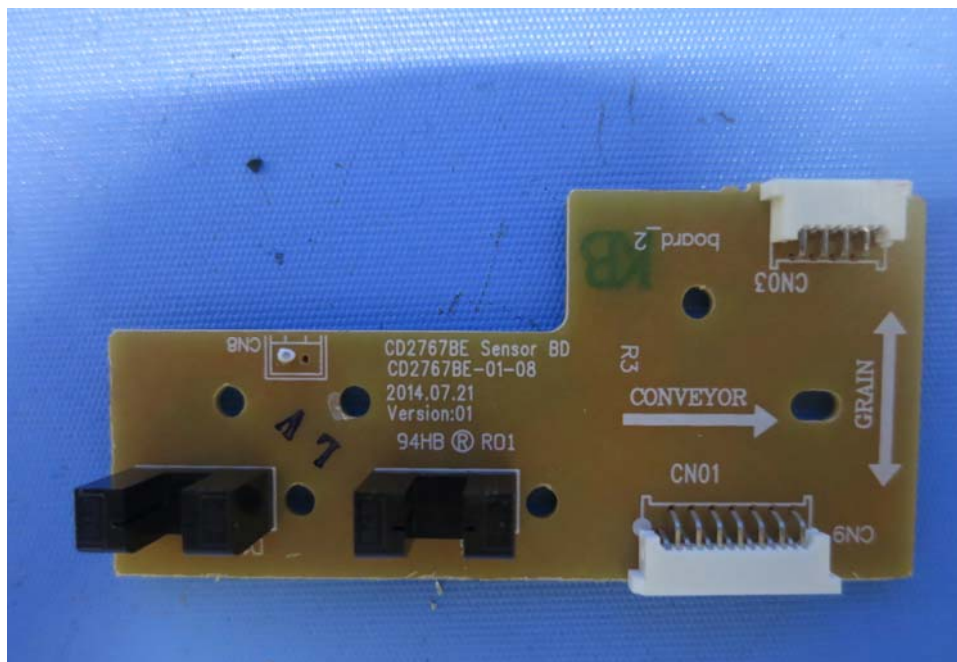

INTERTEK TESTING SERVICE

Report No.: 14080538HKG-001

Equipment Photographs

Model: CD2767BE2

(Internal)

INTERTEK TESTING SERVICE

Report No.: 14080538HKG-001

Equipment Photographs

(Internal)

INTERTEK TESTING SERVICE

Report No.: 14080538HKG-001

Equipment Photographs

Model: CD2767BE2

(Internal)

INTERTEK TESTING SERVICE

Report No.: 14080538HKG-001

Equipment Photographs

Model: CD2767BE2

(Internal)

INTERTEK TESTING SERVICE

Report No.: 14080538HKG-001

Equipment Photographs

Model: CD2767BE2

(Internal)