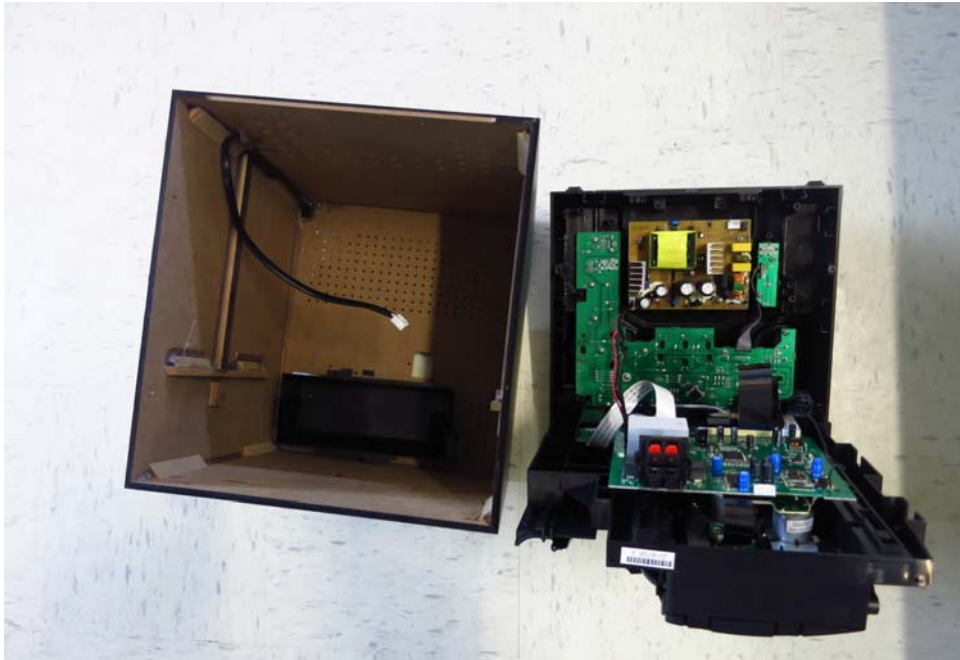

INTERTEK TESTING SERVICE

Report No.: 14080538HKG-001

Equipment Photographs

Model: CD2767BE2

(Internal)

INTERTEK TESTING SERVICE

Report No.: 14080538HKG-001

Equipment Photographs

Model: CD2767BE2

(Internal)

INTERTEK TESTING SERVICE

Report No.: 14080538HKG-001

Equipment Photographs

Model: CD2767BE2

(Internal)

INTERTEK TESTING SERVICE

Report No.: 14080538HKG-001

Equipment Photographs

Model: CD2767BE2

(Internal)

INTERTEK TESTING SERVICE

Report No.: 14080538HKG-001

Equipment Photographs

Model: CD2767BE2

Equipment Photographs

Model: CD2767BE2

(Internal)

INTERTEK TESTING SERVICE

Report No.: 14080538HKG-001

Equipment Photographs

Model: CD2767BE2

(Internal)