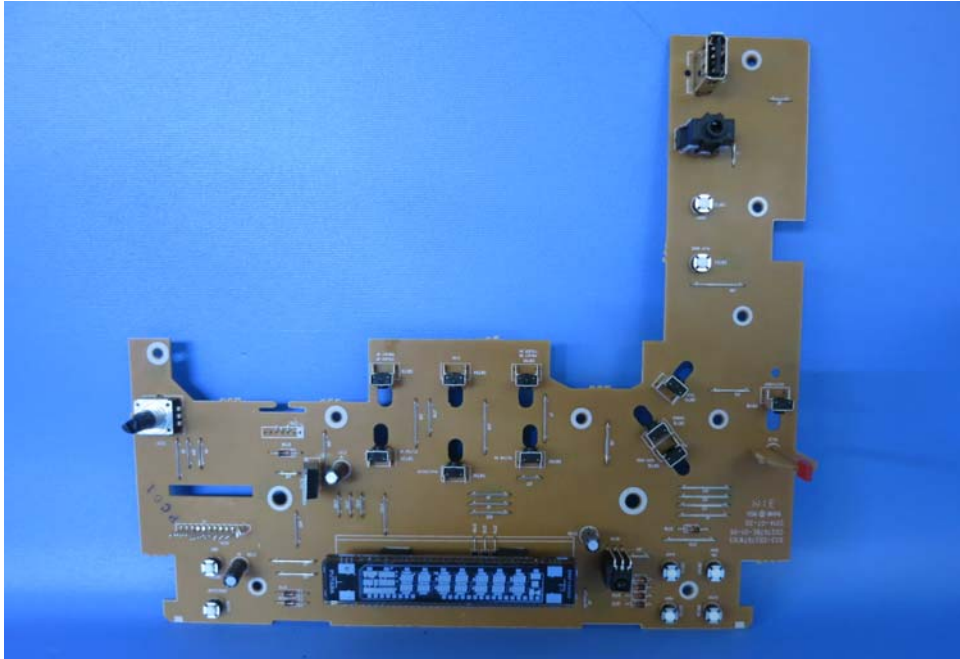

Model: CD2767BE2

(Internal)

INTERTEK TESTING SERVICE

Report No.: 14080538HKG-001

Equipment Photographs

Model: CD2767BE2

(Internal)

INTERTEK TESTING SERVICE

Report No.: 14080538HKG-001

Equipment Photographs

Model: CD2767BE2

(Internal)

INTERTEK TESTING SERVICE

Report No.: 14080538HKG-001

Equipment Photographs

Model: CD2767BE2

(Internal)

INTERTEK TESTING SERVICE

Report No.: 14080538HKG-001

Equipment Photographs

Model: CD2767BE2

(Internal)

INTERTEK TESTING SERVICE

Report No.: 14080538HKG-001

Equipment Photographs

Model: CD2767BE2

(Internal)

INTERTEK TESTING SERVICE

Report No.: 14080538HKG-001

Equipment Photographs

Model: CD2767BE2

(Internal)