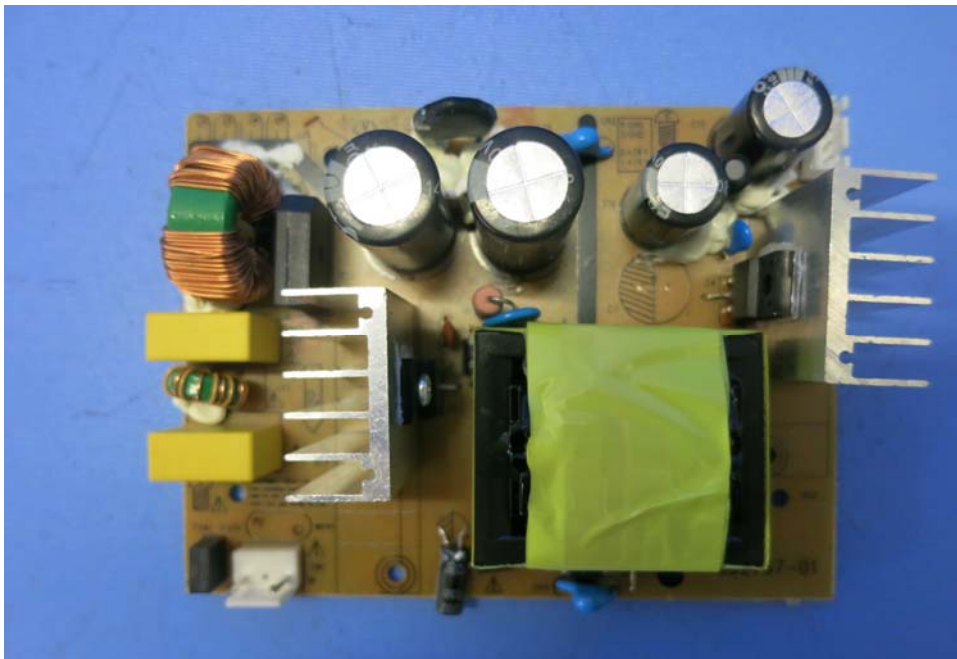

INTERTEK TESTING SERVICE

Report No.: 14080538HKG-001

Equipment Photographs

Model: CD2767BE2

(Internal)

INTERTEK TESTING SERVICE

Report No.: 14080538HKG-001

Equipment Photographs

Model: CD2767BE2

(Internal)

INTERTEK TESTING SERVICE

Report No.: 14080538HKG-001

Equipment Photographs

Model: CD2767BE2

(Internal)

INTERTEK TESTING SERVICE

Report No.: 14080538HKG-001

Equipment Photographs

Model: CD2767BE2

(Internal)

INTERTEK TESTING SERVICE

Report No.: 14080538HKG-001

Equipment Photographs

Model: CD2767BE2

Equipment Photographs

Model: CD2767BE2

(Internal)

INTERTEK TESTING SERVICE

Report No.: 14080538HKG-001

Equipment Photographs

Model: CD2767BE2

(Internal)