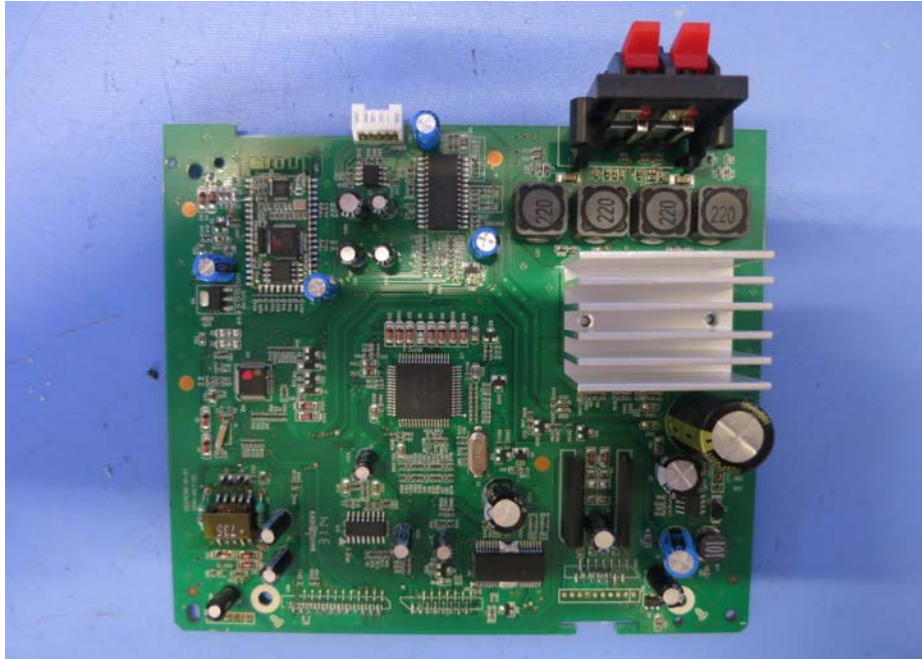

INTERTEK TESTING SERVICE

Report No.: 14080538HKG-001

Equipment Photographs

Model: CD2767BE2

(Internal)