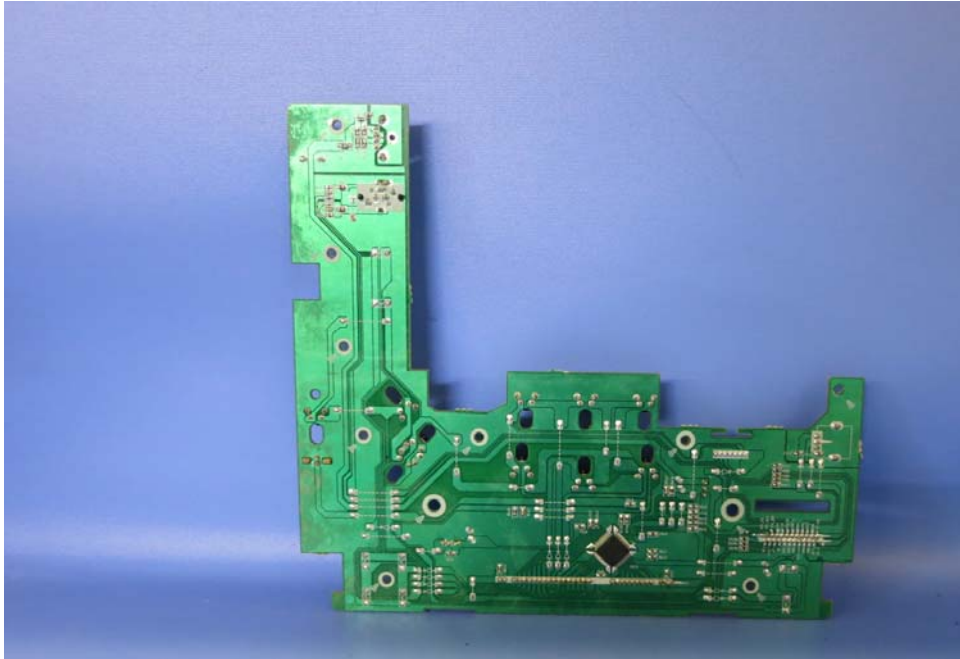

Report No.: 14080538HKG-001

Equipment Photographs

Model: CD2767BE2

(Internal)

INTERTEK TESTING SERVICE

Report No.: 14080538HKG-001

Equipment Photographs

Model: CD2767BE2

(Internal)

INTERTEK TESTING SERVICE

Report No.: 14080538HKG-001

Equipment Photographs

Model: CD2767BE2

(Internal)

INTERTEK TESTING SERVICE

Report No.: 14080538HKG-001

Equipment Photographs

Model: CD2767BE2

(Internal)

INTERTEK TESTING SERVICE

Report No.: 14080538HKG-001

Equipment Photographs

Model: CD2767BE2

(Internal)

INTERTEK TESTING SERVICE

Report No.: 14080538HKG-001

Equipment Photographs

Model: CD2767BE2

(Internal)

INTERTEK TESTING SERVICE

Report No.: 14080538HKG-001

Equipment Photographs