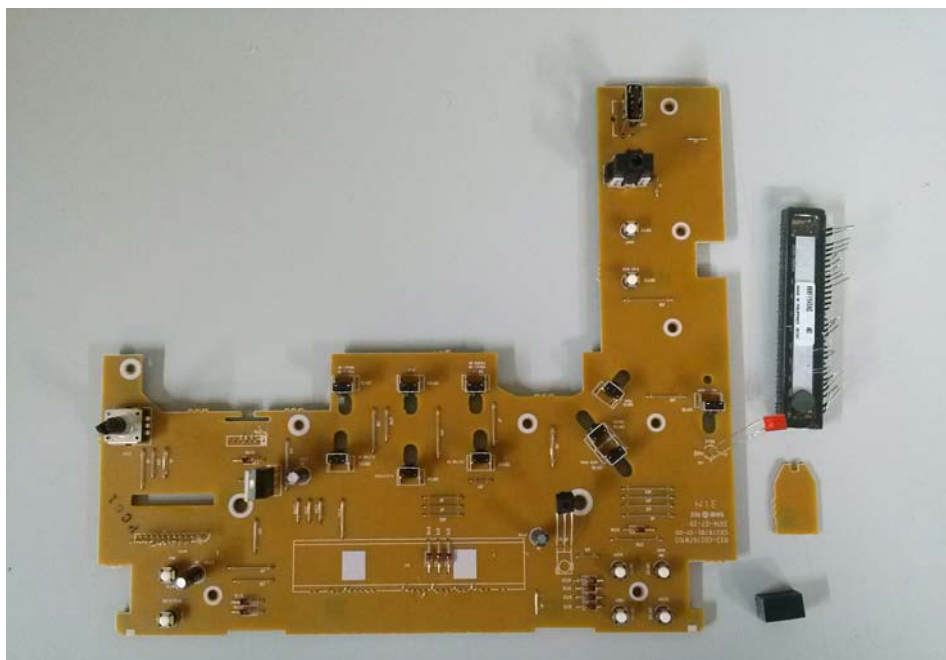

Model: CD2767BE2

(Internal)

INTERTEK TESTING SERVICE

Report No.: 14080538HKG-001

Equipment Photographs

Model: CD2767BE2

(Internal)

INTERTEK TESTING SERVICE

Report No.: 14080538HKG-001

Equipment Photographs

Model: CD2767BE2

(Internal)

INTERTEK TESTING SERVICE

Report No.: 14080538HKG-001

Equipment Photographs

Model: CD2767BE2

(Internal)

INTERTEK TESTING SERVICE

Report No.: 14080538HKG-001

Equipment Photographs

Model: CD2767BE2

(Internal)

INTERTEK TESTING SERVICE

Report No.: 14080538HKG-001

Equipment Photographs

Model: CD2767BE2

(Internal)

INTERTEK TESTING SERVICE

Report No.: 14080538HKG-001

Equipment Photographs

Model: CD2767BE2

(Internal)