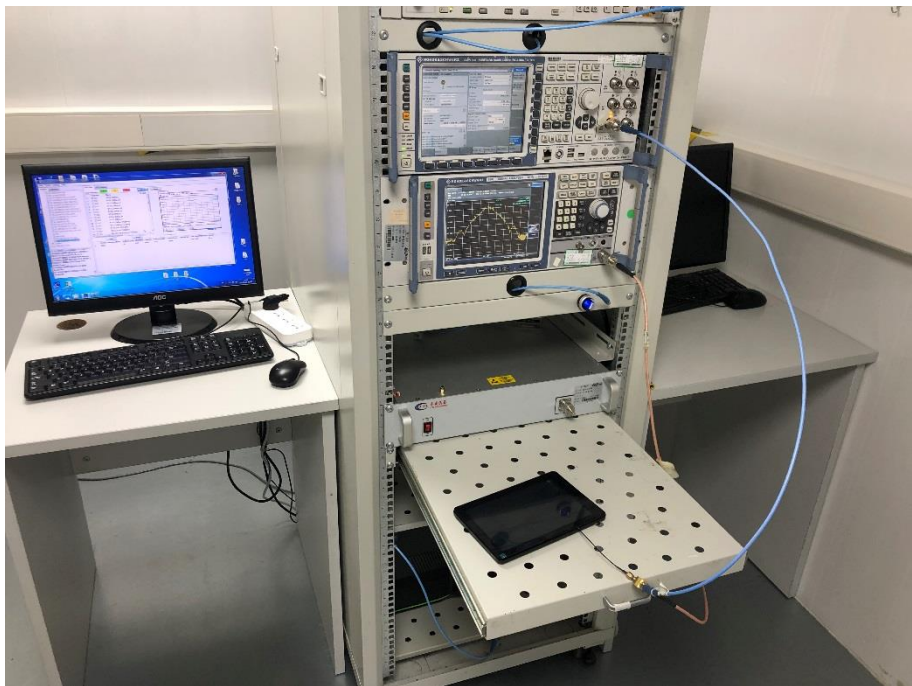

ANNEX B TEST SETUP PHOTOS

1 Radiated Test Photo

Below 30 MHz

30 MHz-1 GHz

Close-Up

Above 1GHz

Close-Up

2 Conducted Emissions

Test Photo 1

Test Photo 2

3 Conducted Test Photo

Conducted Test-BT

Conducted Test-BLE

Conducted Test-WIFI