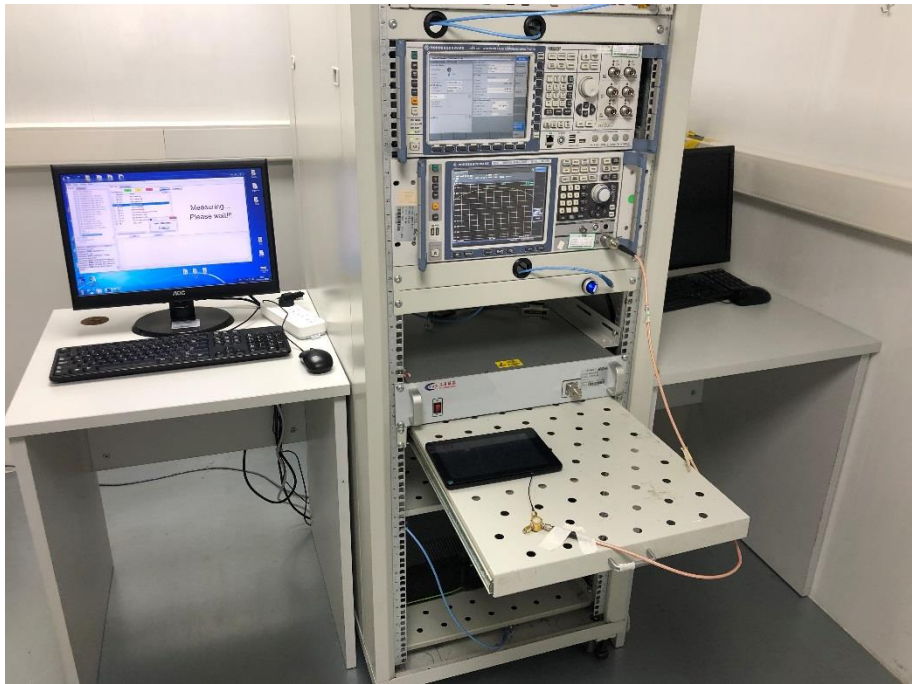

ANNEX B TEST SETUP PHOTOS

1 Radiated Test Photo

Below 30 MHz

30 MHz-1 GHz

Close-Up

Above 1GHz

Close-Up

2 Conducted Emissions

Test Photo 1

Test Photo 2

3 Conducted Test Photo

Conducted Test-BT

Conducted Test-BLE

Conducted Test-WIFI