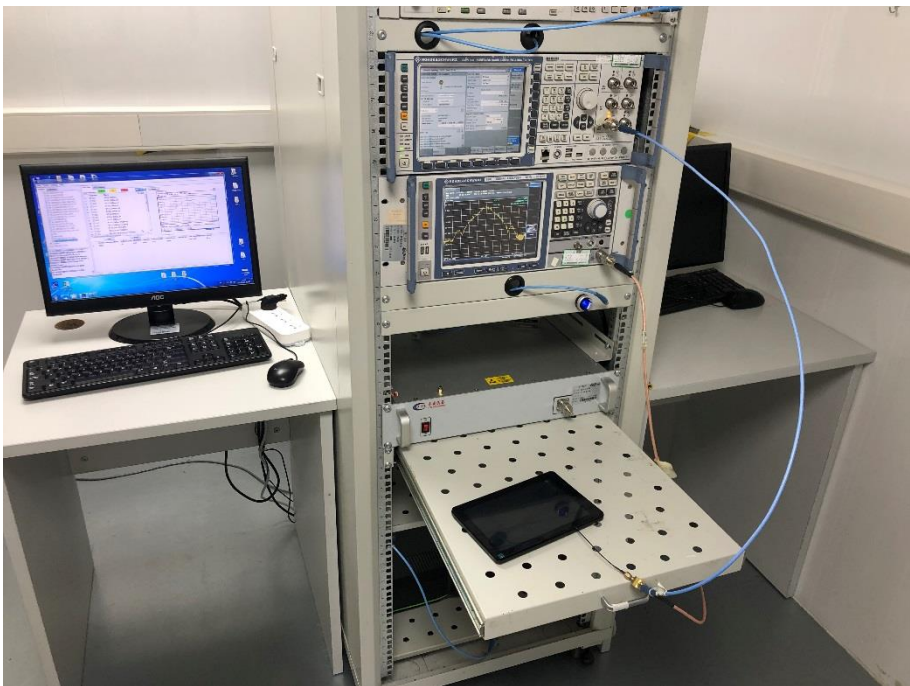

ANNEX B TEST SETUP PHOTOS

1 Radiated Test Photo

Below 30 MHz

30 MHz-1 GHz

Close-Up

Above 1GHz

Close-Up

2 Conducted Emissions

Test Photo 1

Test Photo 2

3 Conducted Test Photo

Conducted Test-BT

Conducted Test-BLE

Conducted Test-WIFI