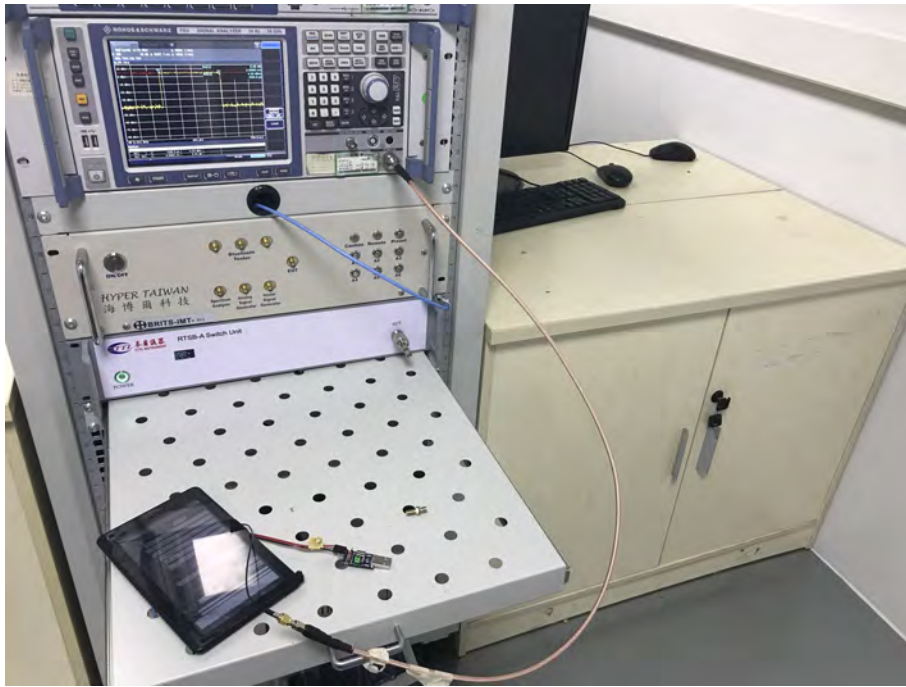

## ANNEX B TEST SETUP PHOTOS

### 1 Radiated Test Photo

Below 30MHz

30 MHz-1 GHz

Close-up

Above 1GHz

Close-up

## 2 Conducted Test Photo

Conducted Test-BT3.0

Conducted Test-BLE