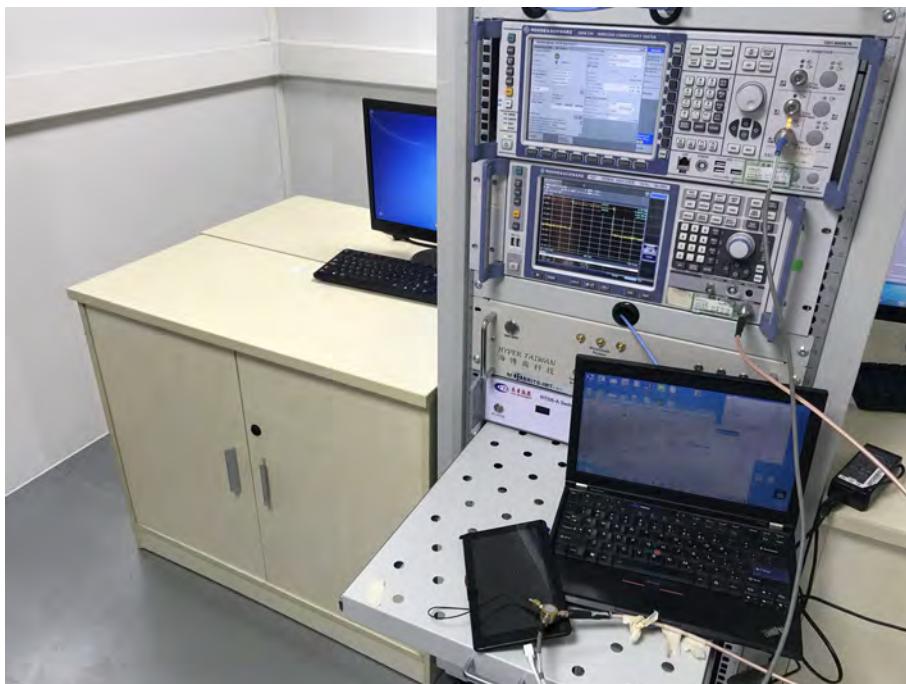

## ANNEX B TEST SETUP PHOTOS

### 1 Radiated Test Photo

Below 30MHz

30 MHz-1 GHz

Close-up

Above 1GHz

Close-up

## 2 Conducted Test Photo

Conducted Test-BT3.0

Conducted Test-BLE