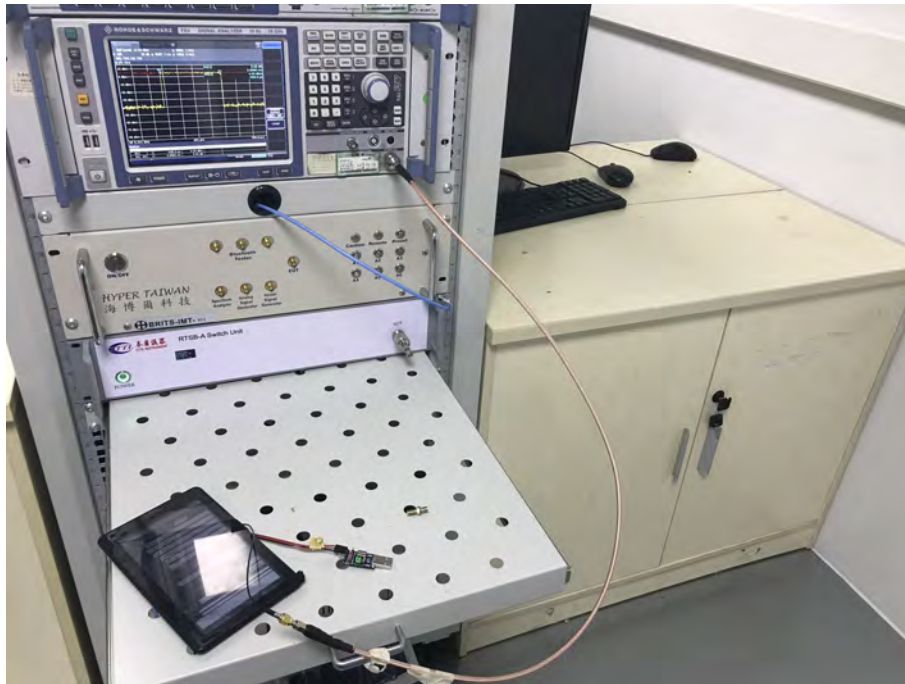

## ANNEX B TEST SETUP PHOTOS

### 1 Radiated Test Photo

Below 30MHz

30 MHz-1 GHz

Close-up

Above 1GHz

Close-up

## 2 Conducted Test Photo

Conducted Test-BT3.0

Conducted Test-BLE