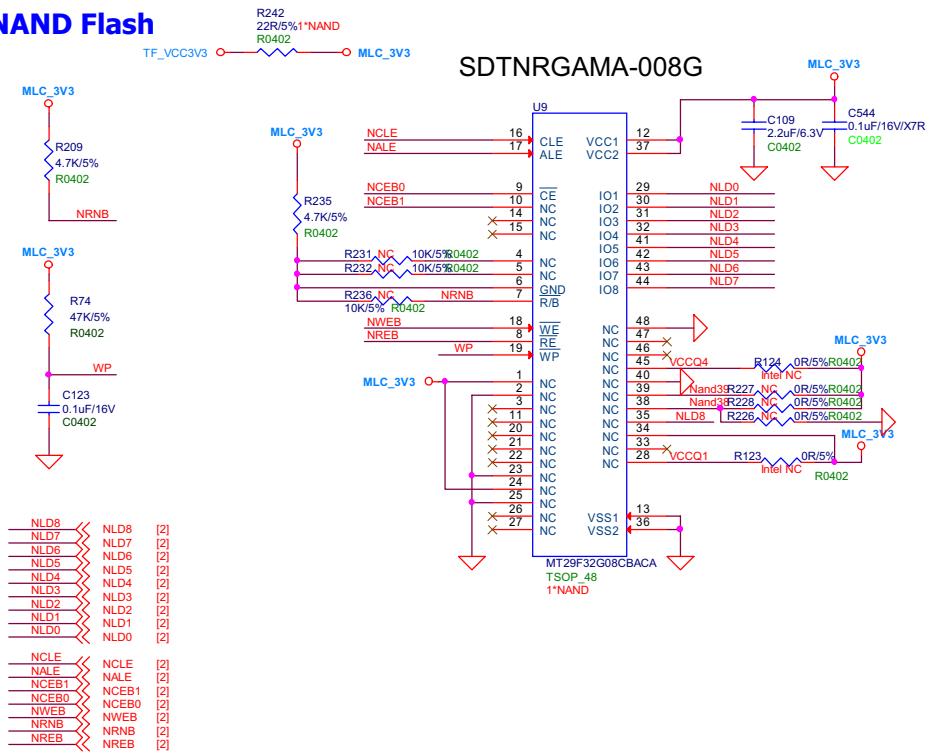

# Earphone MICPHONE

WiFi  
 802.11b/g/n(HT20)  
 2412MHz to 2462MHz  
 802.11n(HT40)  
 2422MHz to 2452MHz

# NAND Flash