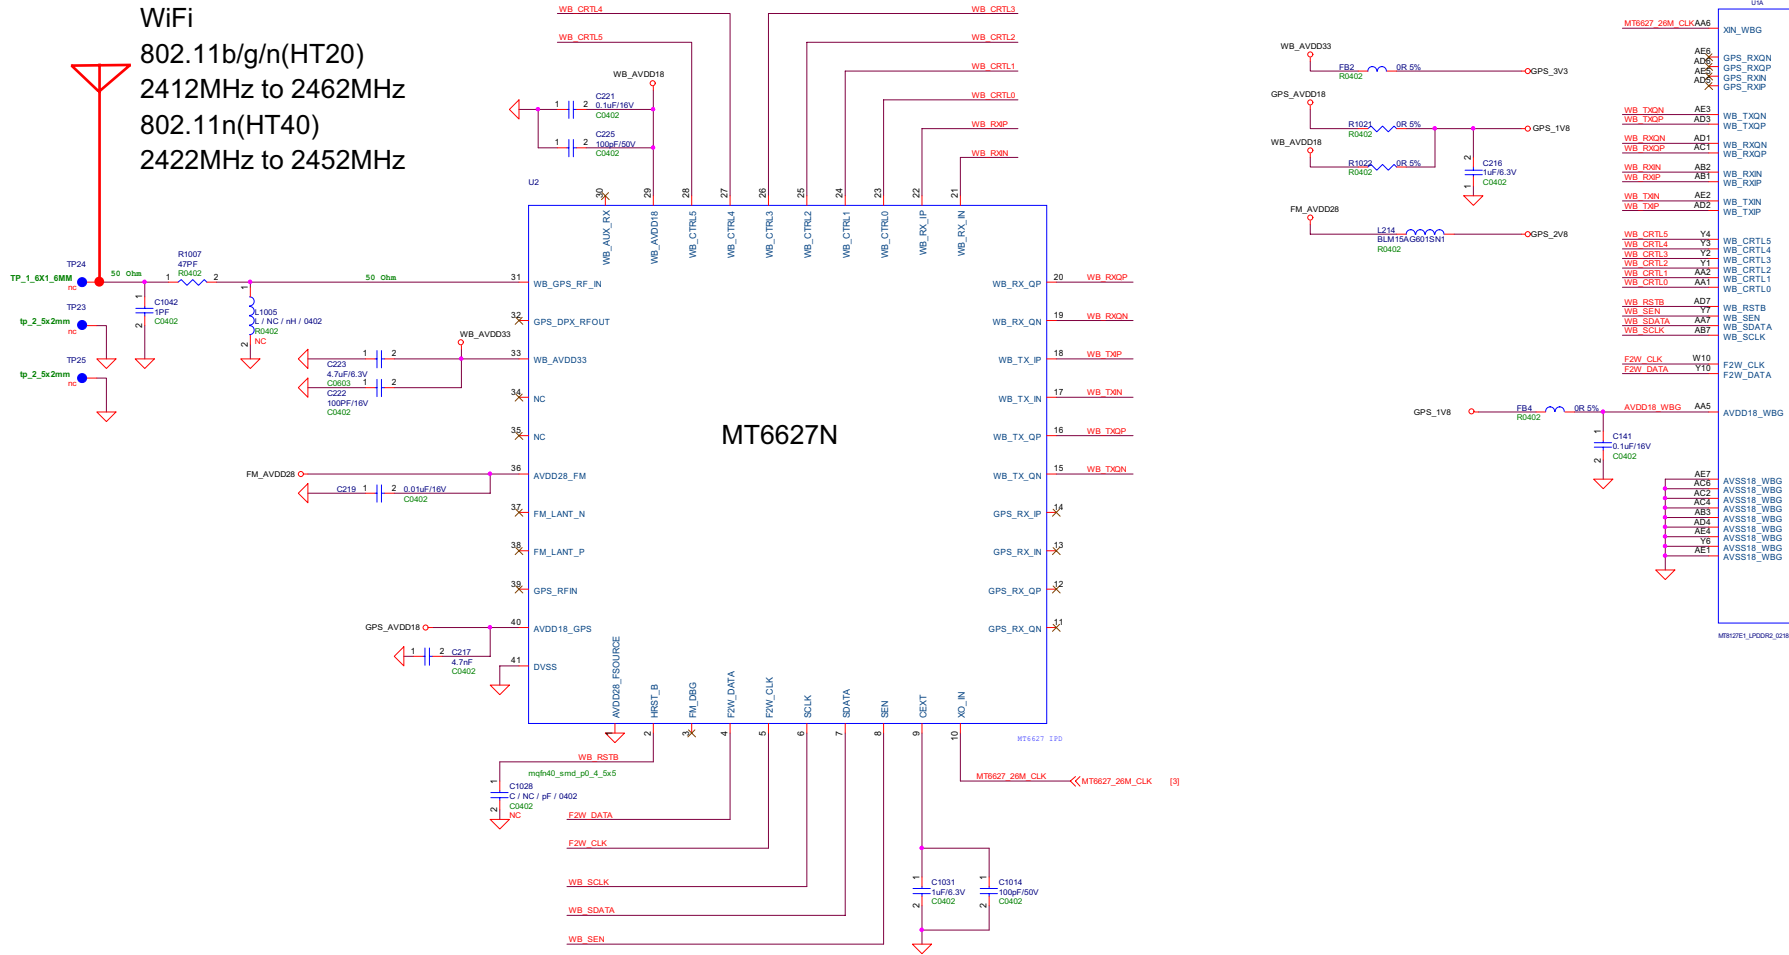

# 1xSpeaker

# Earphone MICPHONE

WiFi  
 802.11b/g/n(HT20)  
 2412MHz to 2462MHz  
 802.11n(HT40)  
 2422MHz to 2452MHz