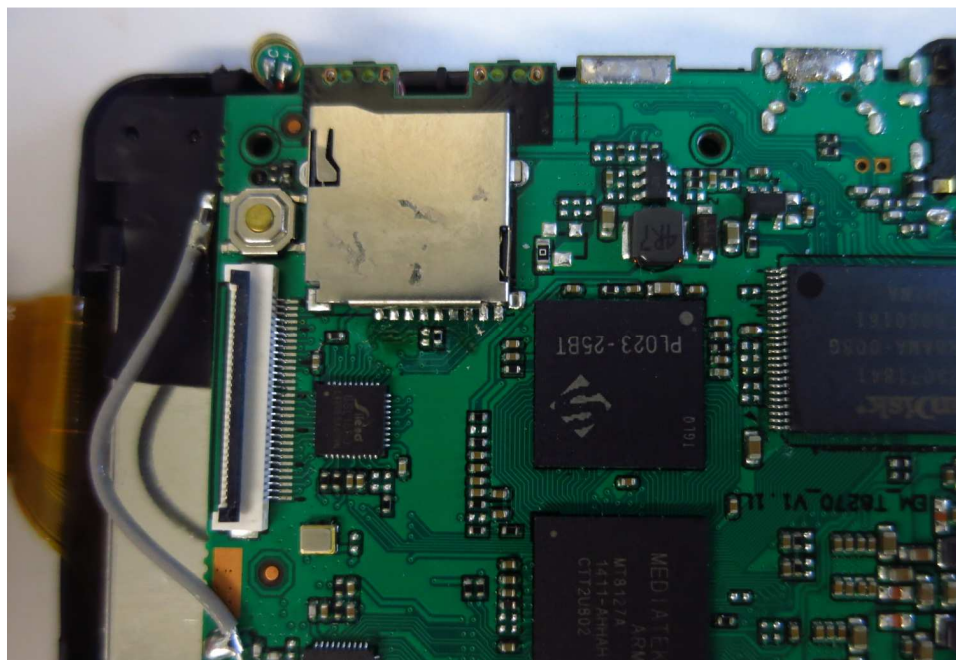

INTERTEK TESTING SERVICE

Report No.: 14071181HKG-001

Equipment Photographs
FCC Model: CT9773W23, RCT6773W23
IC Model: RCT6773W23

(Internal)

FCC ID: A2HRCT6773W22
IC: 9903A-RCT6773W22