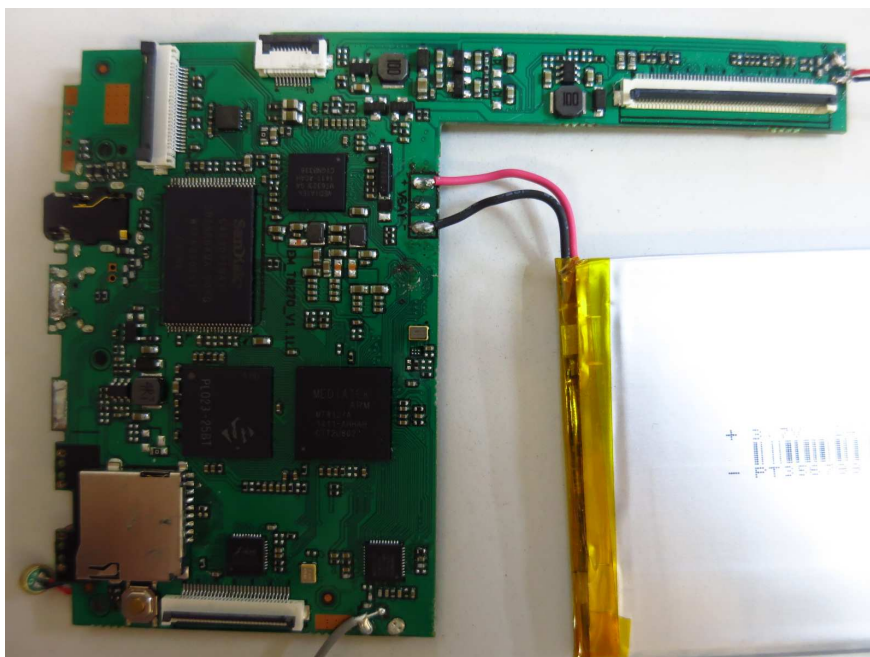

Report No.: 14071181HKG-001

Equipment Photographs
FCC Model: CT9773W23, RCT6773W23
IC Model: RCT6773W23

(Internal)

INTERTEK TESTING SERVICE

Report No.: 14071181HKG-001

Equipment Photographs
FCC Model: CT9773W23, RCT6773W23
IC Model: RCT6773W23

(Internal)

INTERTEK TESTING SERVICE

Report No.: 14071181HKG-001

Equipment Photographs
FCC Model: CT9773W23, RCT6773W23
IC Model: RCT6773W23

(Internal)

FCC ID: A2HRCT6773W22
IC: 9903A-RCT6773W22

INTERTEK TESTING SERVICE