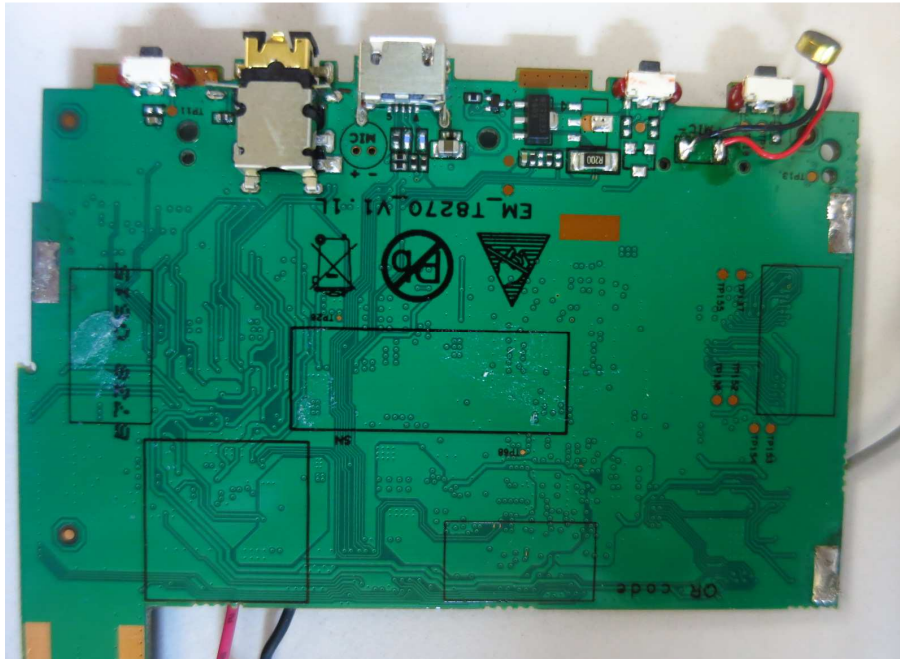

Report No.: 14071181HKG-001

Equipment Photographs
FCC Model: CT9773W23, RCT6773W23
IC Model: RCT6773W23

(Internal)

INTERTEK TESTING SERVICE

Report No.: 14071181HKG-001

Equipment Photographs
FCC Model: CT9773W23, RCT6773W23
IC Model: RCT6773W23

(Internal)

INTERTEK TESTING SERVICE

Report No.: 14071181HKG-001

Equipment Photographs
FCC Model: CT9773W23, RCT6773W23
IC Model: RCT6773W23

(Internal)

FCC ID: A2HRCT6773W22
IC: 9903A-RCT6773W22

INTERTEK TESTING SERVICE