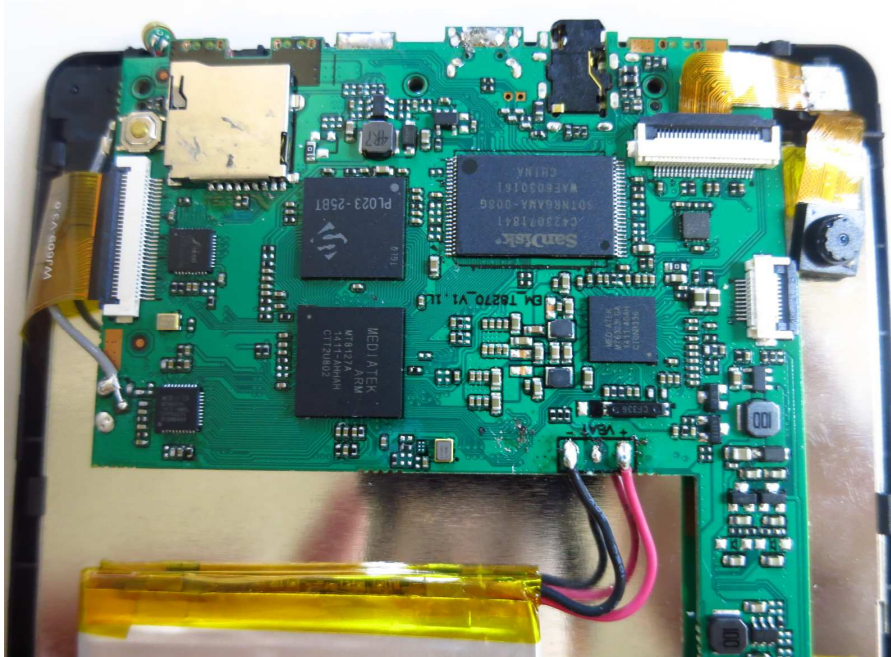

INTERTEK TESTING SERVICE

Report No.: 14071181HKG-001

Equipment Photographs
FCC Model: CT9773W23, RCT6773W23
IC Model: RCT6773W23

(Internal)

FCC ID: A2HRCT6773W22
IC: 9903A-RCT6773W22