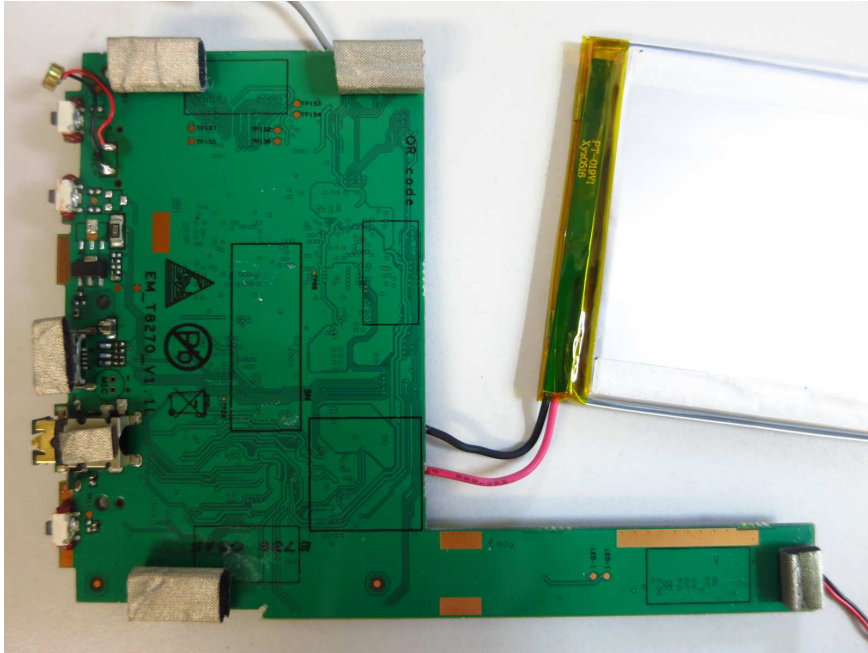

INTERTEK TESTING SERVICE

Report No.: 14071181HKG-001

Equipment Photographs
FCC Model: CT9773W23, RCT6773W23
IC Model: RCT6773W23

(Internal)