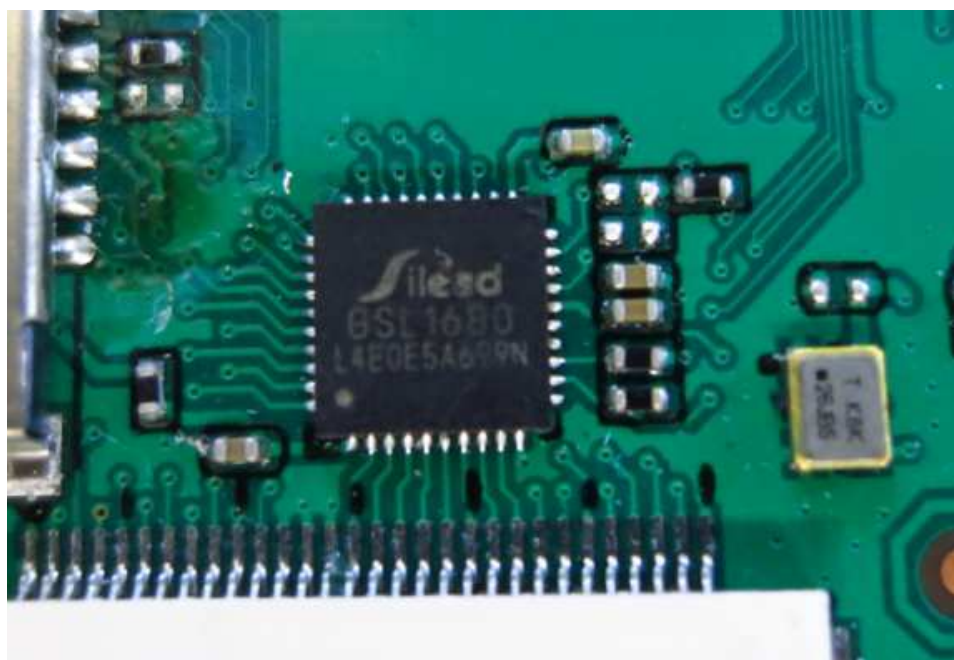

INTERTEK TESTING SERVICE

Report No.: 14071181HKG-001

Equipment Photographs
FCC Model: CT9773W23, RCT6773W23
IC Model: RCT6773W23

(Internal)