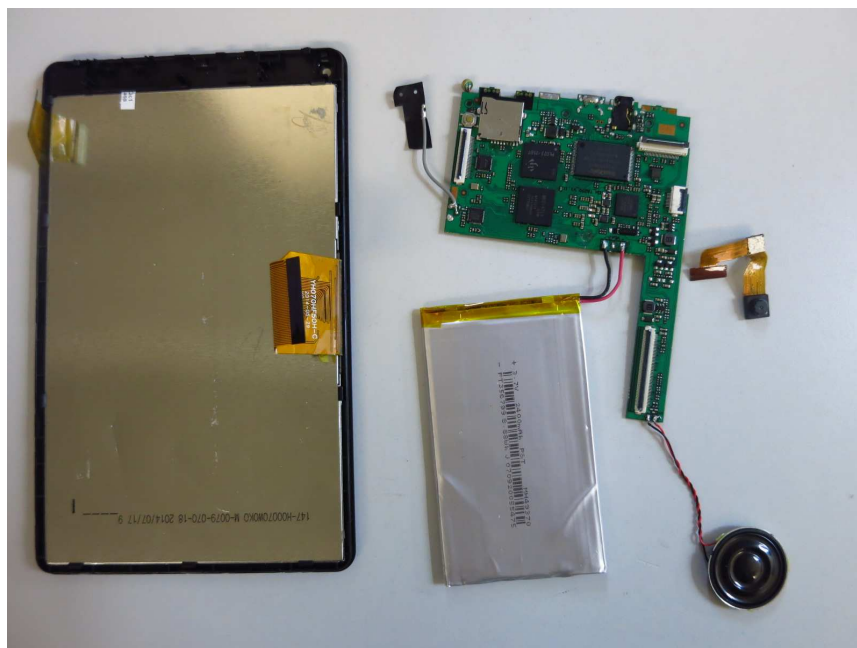

INTERTEK TESTING SERVICE

Report No.: 14071181HKG-001

Equipment Photographs
FCC Model: CT9773W23, RCT6773W23
IC Model: RCT6773W23

(Internal)

FCC ID: A2HRCT6773W22
IC: 9903A-RCT6773W22