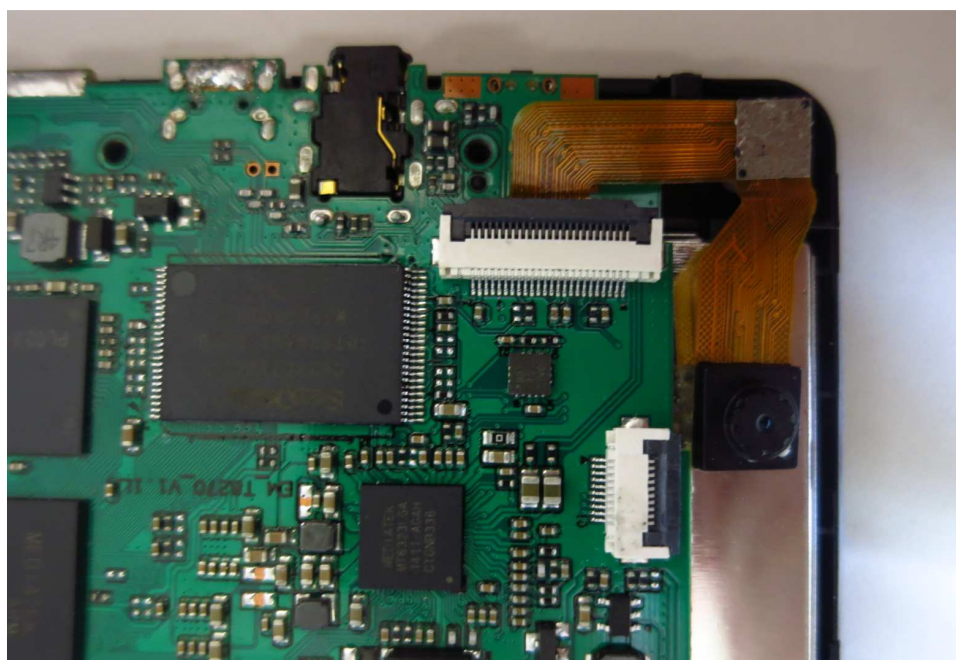

INTERTEK TESTING SERVICE

Report No.: 14071181HKG-001

Equipment Photographs
FCC Model: CT9773W23, RCT6773W23
IC Model: RCT6773W23

(Internal)

FCC ID: A2HRCT6773W22
IC: 9903A-RCT6773W22