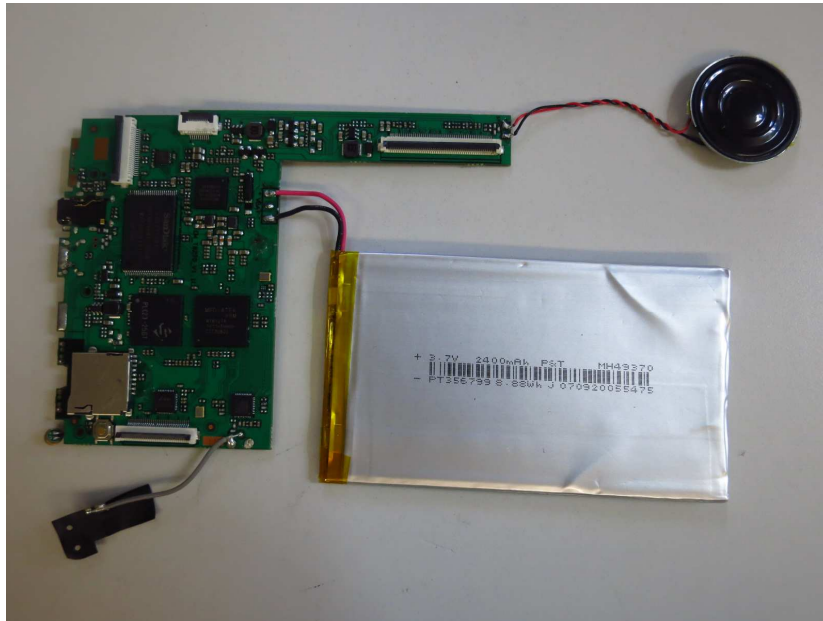

(Internal)

FCC ID: A2HRCT6773W22
IC: 9903A-RCT6773W22

INTERTEK TESTING SERVICE

Report No.: 14071181HKG-001

Equipment Photographs
FCC Model: CT9773W23, RCT6773W23
IC Model: RCT6773W23

(Internal)

FCC ID: A2HRCT6773W22
IC: 9903A-RCT6773W22

INTERTEK TESTING SERVICE

Report No.: 14071181HKG-001

Equipment Photographs
FCC Model: CT9773W23, RCT6773W23
IC Model: RCT6773W23

(Internal)

FCC ID: A2HRCT6773W22
IC: 9903A-RCT6773W22

INTERTEK TESTING SERVICE

Report No.: 14071181HKG-001

Equipment Photographs
FCC Model: CT9773W23, RCT6773W23
IC Model: RCT6773W23

(Internal)

INTERTEK TESTING SERVICE

Report No.: 14071181HKG-001

Equipment Photographs
FCC Model: CT9773W23, RCT6773W23
IC Model: RCT6773W23