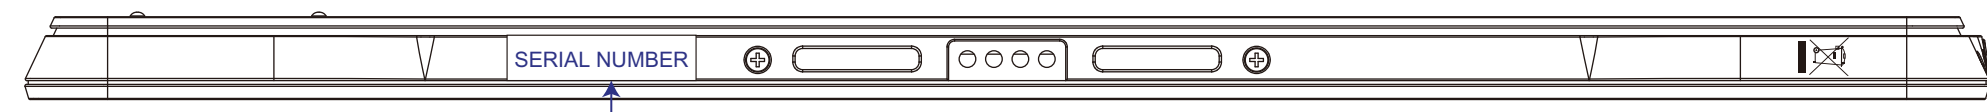

CT9703W(RCT6703W) SERIES BOTTOM CABINET SPEC(11. Sep. 2017)

RCA LOGO

ALCO MODEL NO. : CT9703W14H1
BUYER MODEL NO. : RCT6703W14H1

ALCO MODEL NO. : CT9703W13H1
BUYER MODEL NO. : RCT6703W13H1

ALCO MODEL NO. : CT9703W131
BUYER MODEL NO. : RCT6703W131

ALCO MODEL NO. : CT9703W121
BUYER MODEL NO. : RCT6703W121

ETL/cETL mark

S/N label

VENTURER LOGO

ALCO MODEL NO. : CT9703W14H1

ALCO MODEL NO. : CT9703W13H1

ALCO MODEL NO. : CT9703W131

ALCO MODEL NO. : CT9703W121