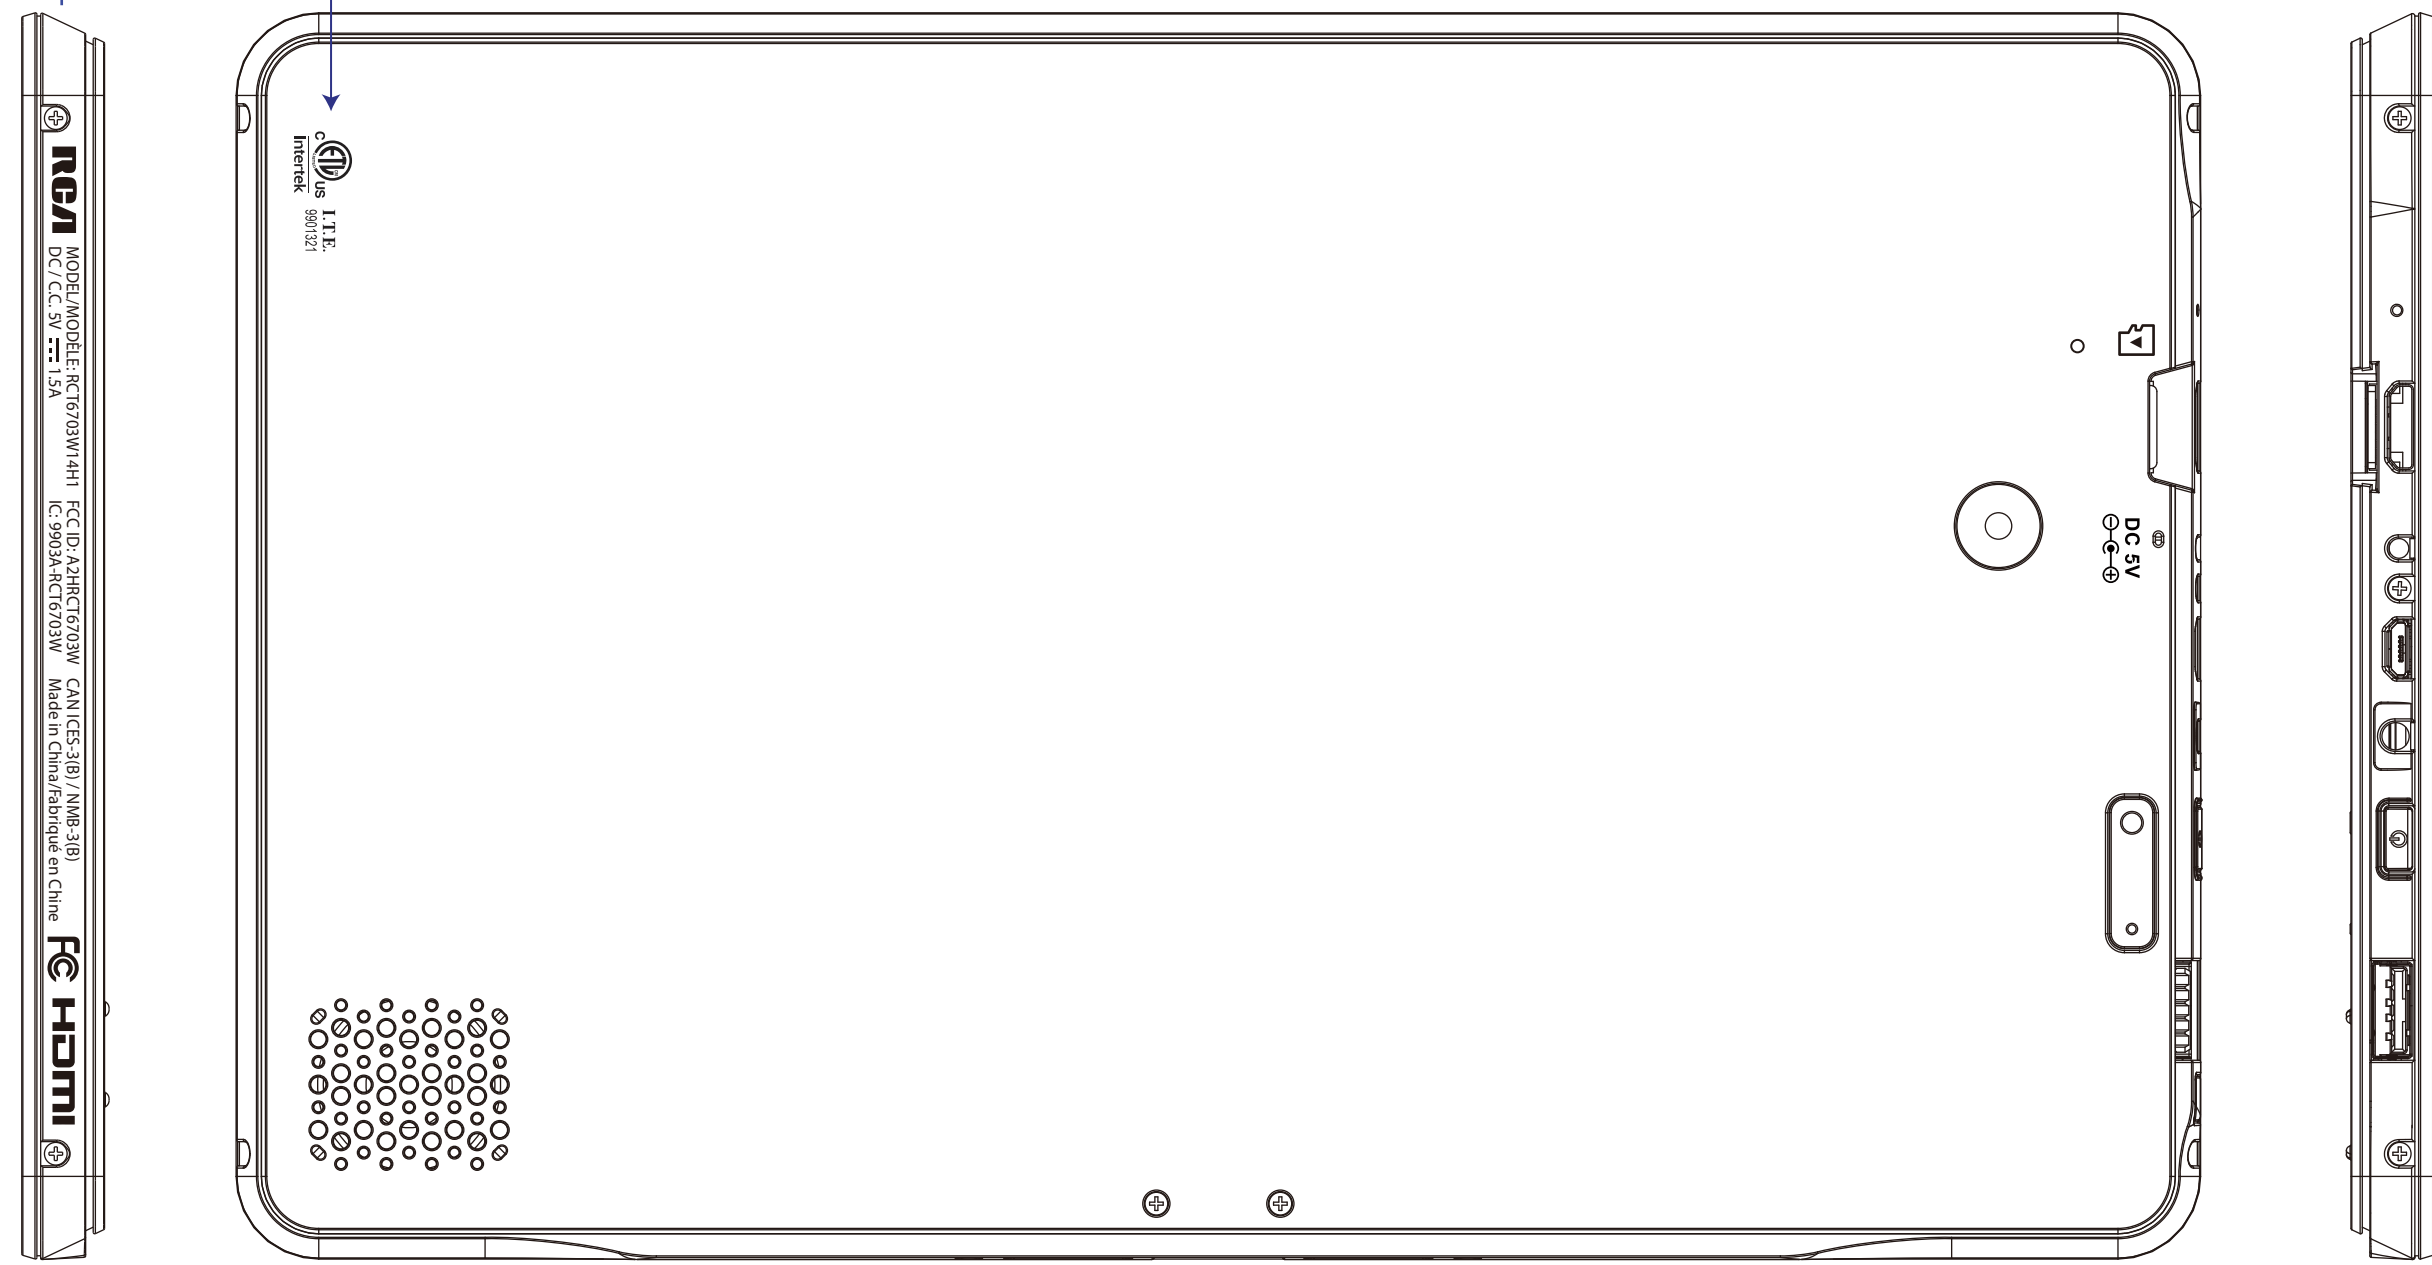

CT9703W(RCT6703W) SERIES BOTTOM CABINET SPEC(11. Sep. 2017)

RCA LOGO

ALCO MODEL NO. : CT9703W14H1
BUYER MODEL NO. : RCT6703W14H1

ALCO MODEL NO. : CT9703W13H1
BUYER MODEL NO. : RCT6703W13H1

ALCO MODEL NO. : CT9703W131
BUYER MODEL NO. : RCT6703W131

ALCO MODEL NO. : CT9703W121
BUYER MODEL NO. : RCT6703W121

ETL/cETL mark

S/N label

VENTURER LOGO

ALCO MODEL NO. : CT9703W14H1

ALCO MODEL NO. : CT9703W13H1

ALCO MODEL NO. : CT9703W131

ALCO MODEL NO. : CT9703W121

ETL/cETL mark

S/N label