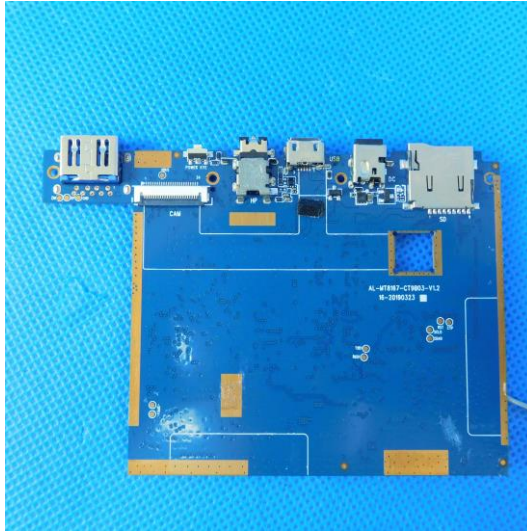

Model:CT9613W23PH6

**Internal photos of the EUT**

+ PT3090135 4000mAh MH49370 F  
- 3.7V 14.8Wh 73702103494CP8032

MODEL: A116EA