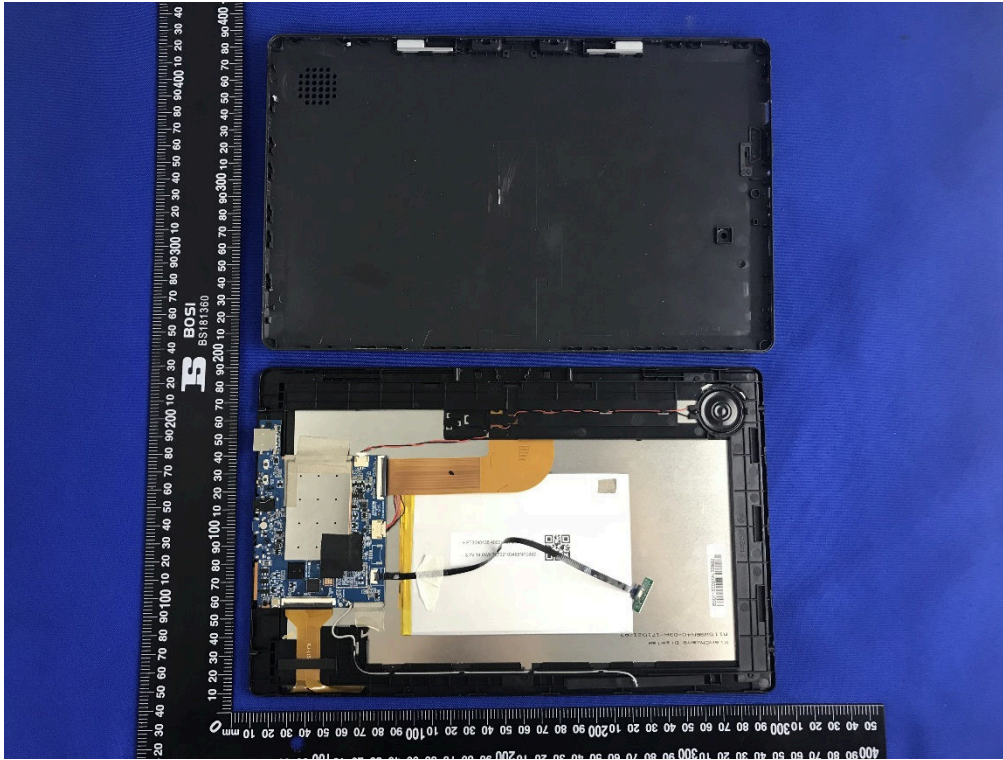

# ANNEX D EUT INTERNAL PHOTOS

EUT UNCOVER VIEW

EUT UNCOVER VIEW

ANTENNA

MAIN BOARD TOP VIEW (WITH SHIELDING)

MAIN BOARD REAR VIEW (WITH SHIELDING)

MAIN BOARD TOP VIEW (WITHOUT SHIELDING)

MAIN BOARD REAR VIEW (WITHOUT SHIELDING)

Battery Photo