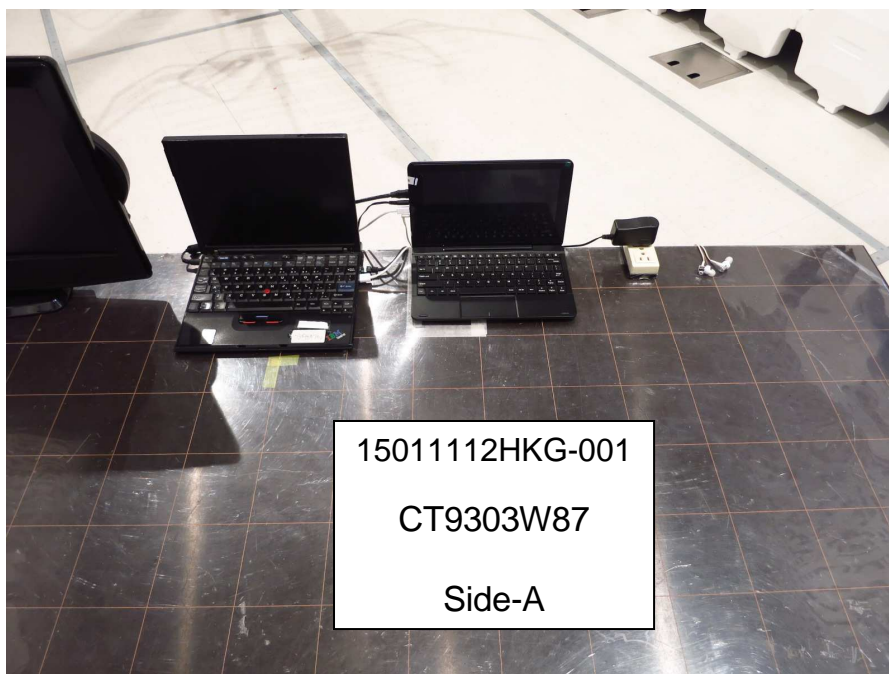


INTERTEK TESTING SERVICE

Report No: 1501112HKG-001

Configuration Photographs

Worst-Case Radiated Emissions

(Front View)

Model: CT9303W87

INTERTEK TESTING SERVICE

Report No: 1501112HKG-001

Configuration Photographs Worst-Case Radiated Emissions

(Rear View)

Model: CT9303W87