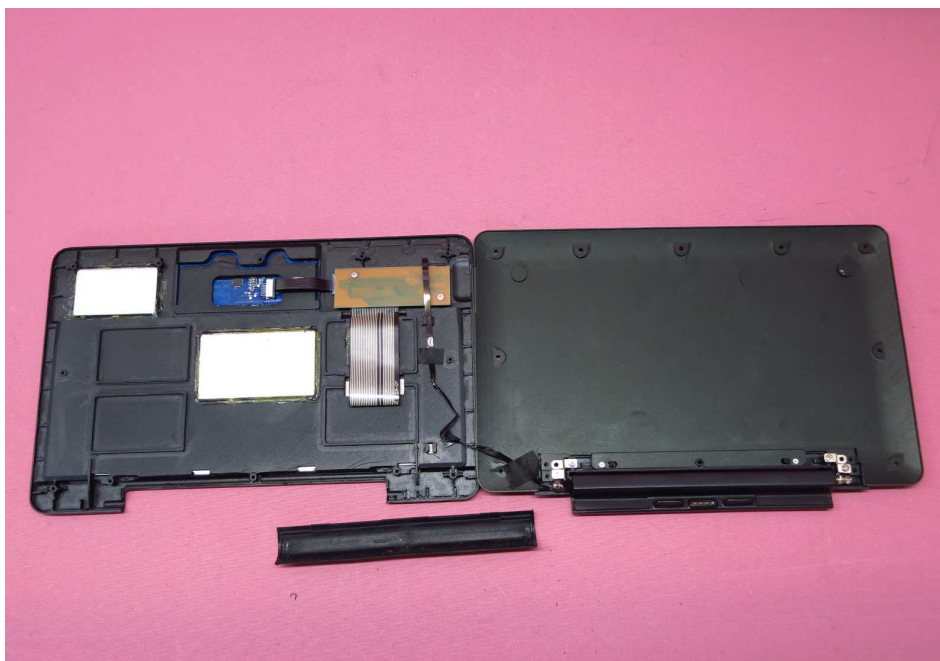

INTERTEK TESTING SERVICE

Report No.: 15011112HKG-001

Equipment Photographs

Model: CT9303W87

(Internal)

INTERTEK TESTING SERVICE

Report No.: 15011112HKG-001

Equipment Photographs

Model: CT9303W87

(Internal)

INTERTEK TESTING SERVICE

Report No.: 15011112HKG-001

Equipment Photographs

Model: CT9303W87

(Internal)

INTERTEK TESTING SERVICE

Report No.: 15011112HKG-001

Equipment Photographs

Model: CT9303W87

(Internal)

INTERTEK TESTING SERVICE

Report No.: 15011112HKG-001

Equipment Photographs

Model: CT9303W87