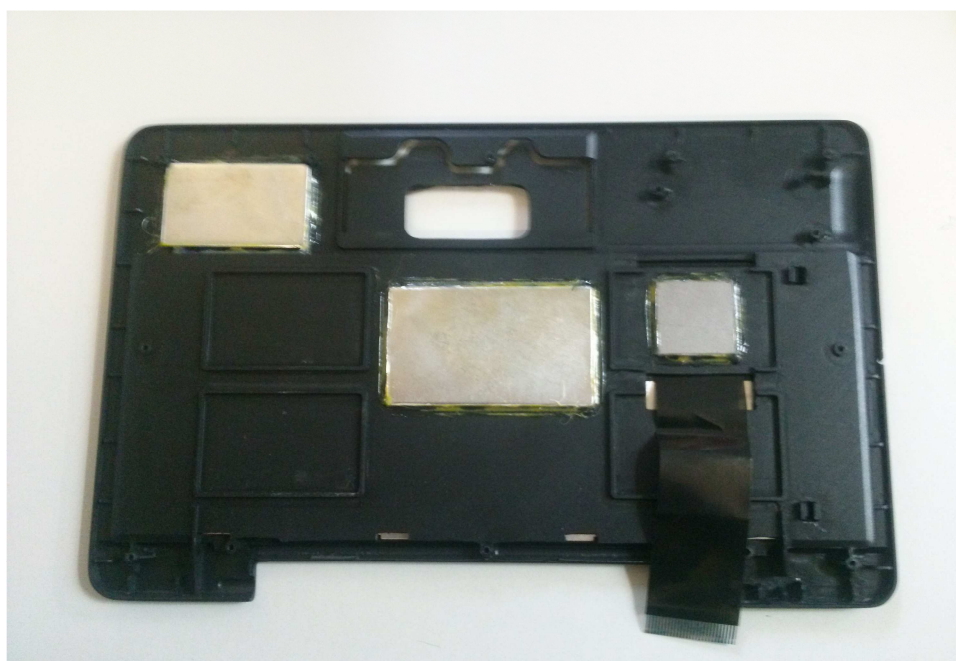

INTERTEK TESTING SERVICE

Report No.: 15011112HKG-001

Equipment Photographs

Model: CT9303W87

(Internal)

INTERTEK TESTING SERVICE

Report No.: 15011112HKG-001

Equipment Photographs

Model: CT9303W87

(Internal)

INTERTEK TESTING SERVICE

Report No.: 15011112HKG-001

Equipment Photographs

Model: CT9303W87

(Internal)

INTERTEK TESTING SERVICE

Report No.: 15011112HKG-001

Equipment Photographs

Model: CT9303W87

(Internal)

INTERTEK TESTING SERVICE

Report No.: 15011112HKG-001

Equipment Photographs

Model: CT9303W87