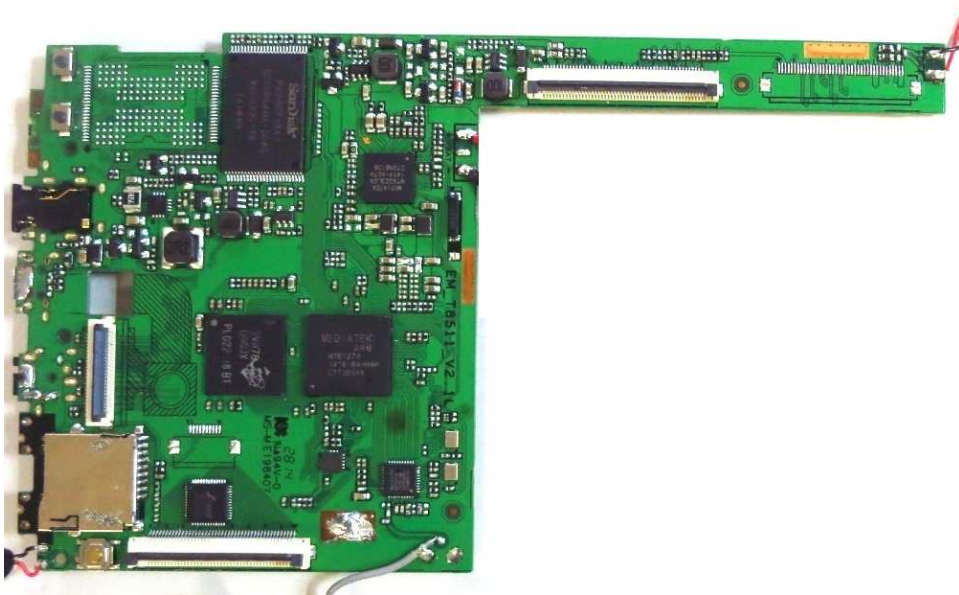

## Equipment Photographs

Model: CT9293W23

(Internal)

## Equipment Photographs

Model: CT9293W23

(Internal)

---

FCC ID: A2HRCT6293W23  
IC: 9903A-RCT6293W23