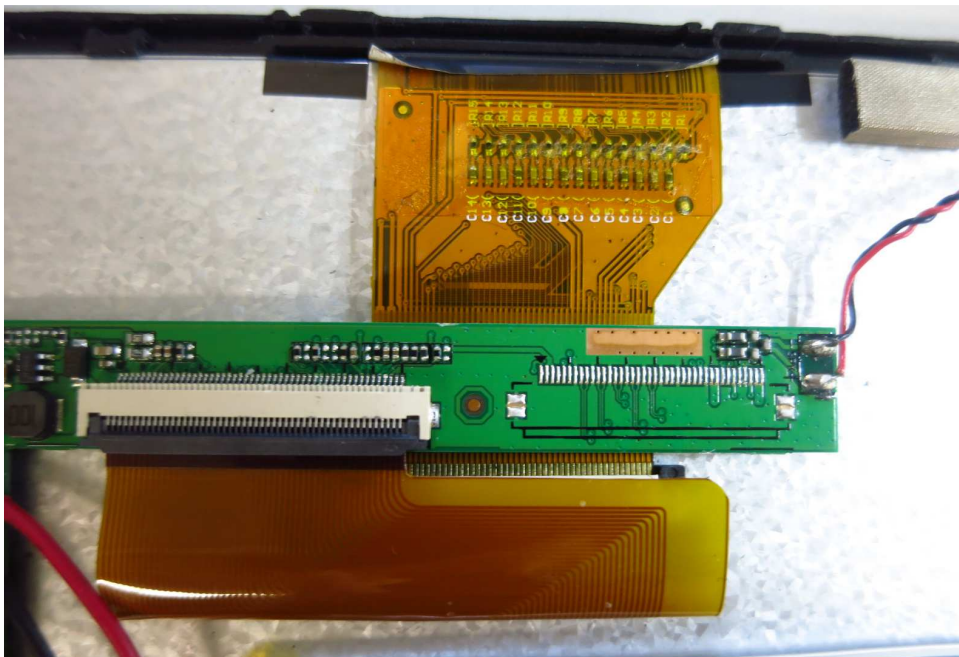

INTERTEK TESTING SERVICE

Report No.: 14080215HKG-002

Equipment Photographs

Model: CT9293W23

(Internal)

FCC ID: A2HRCT6293W23
IC: 9903A-RCT6293W23