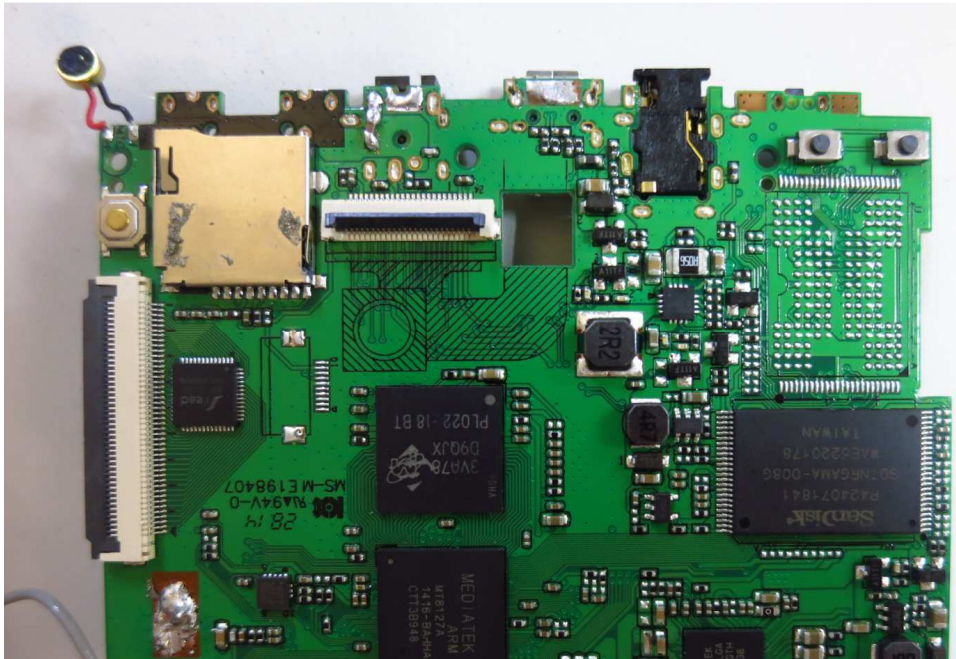

INTERTEK TESTING SERVICE

Report No.: 14080215HKG-002

Equipment Photographs

Model: CT9293W23

(Internal)

FCC ID: A2HRCT6293W23

IC: 9903A-RCT6293W23