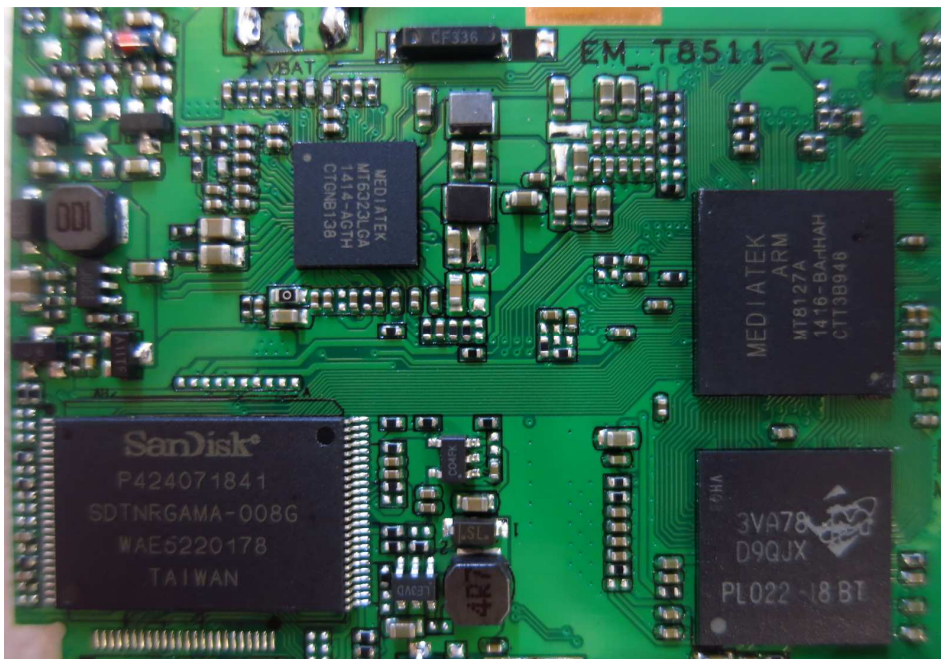

INTERTEK TESTING SERVICE

Report No.: 14080215HKG-002

Equipment Photographs

Model: CT9293W23

(Internal)

FCC ID: A2HRCT6293W23

IC: 9903A-RCT6293W23