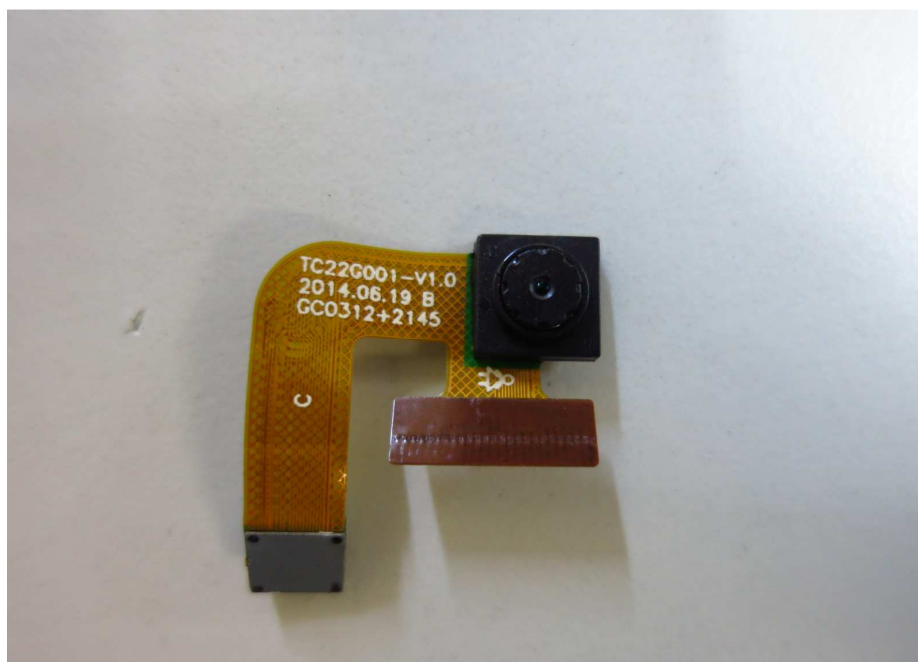

INTERTEK TESTING SERVICE

Report No.: 14080215HKG-002

Equipment Photographs

Model: CT9293W23

(Internal)