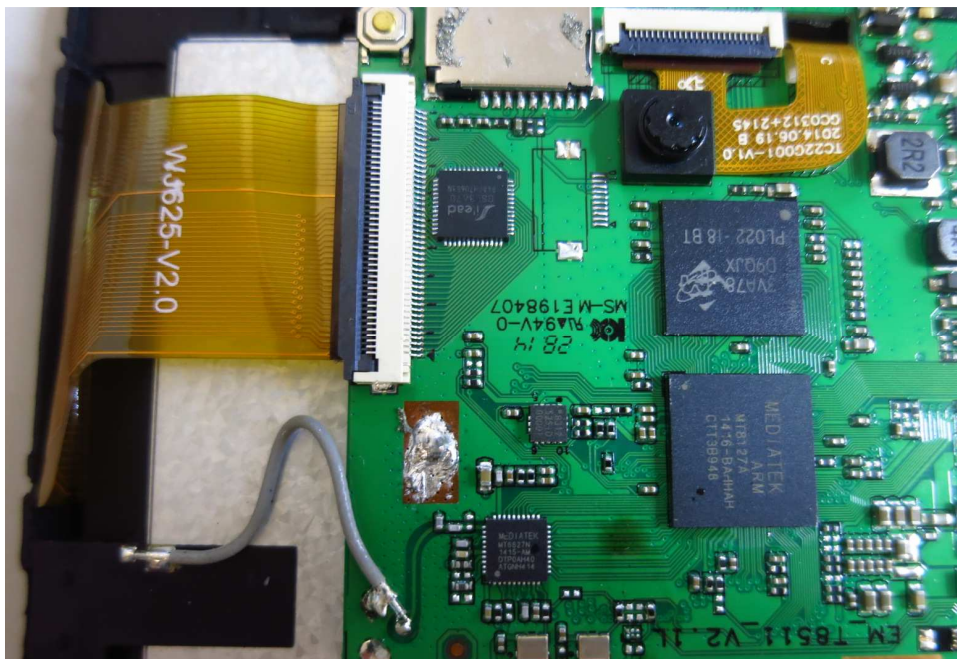

## Equipment Photographs

Model: CT9293W23

(Internal)

FCC ID: A2HRCT6293W23  
IC: 9903A-RCT6293W23

---

# INTERTEK TESTING SERVICE

---

Report No.: 14080215HKG-002

## Equipment Photographs

Model: CT9293W23

(Internal)

---

FCC ID: A2HRCT6293W23  
IC: 9903A-RCT6293W23