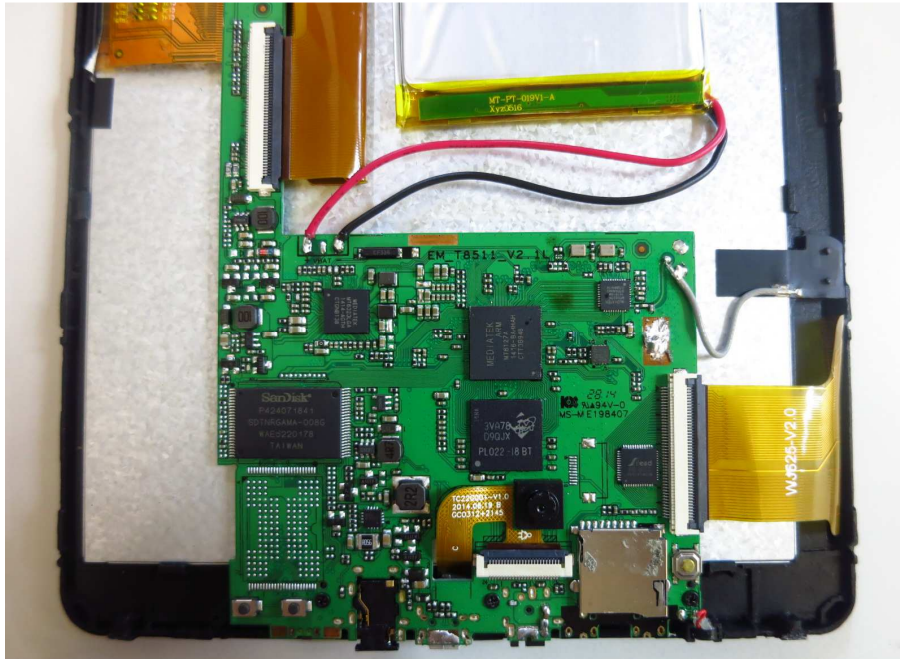

# INTERTEK TESTING SERVICE

---

Report No.: 14080215HKG-002

## Equipment Photographs

Model: CT9293W23

(Internal)

---

FCC ID: A2HRCT6293W23  
IC: 9903A-RCT6293W23