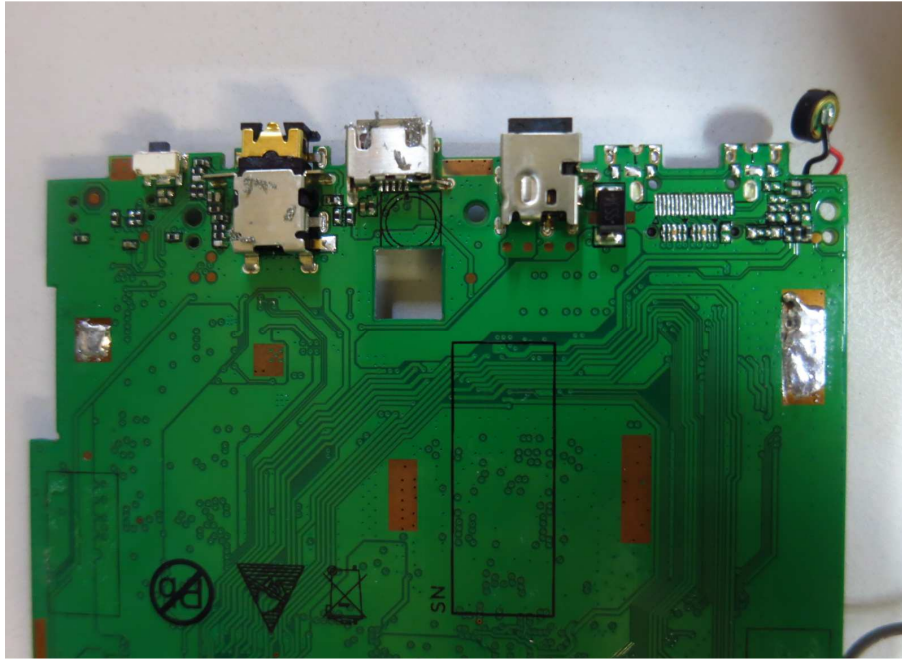

## Equipment Photographs

Model: CT9293W23

(Internal)

## Equipment Photographs

Model: CT9293W23

(Internal)

---

FCC ID: A2HRCT6293W23  
IC: 9903A-RCT6293W23