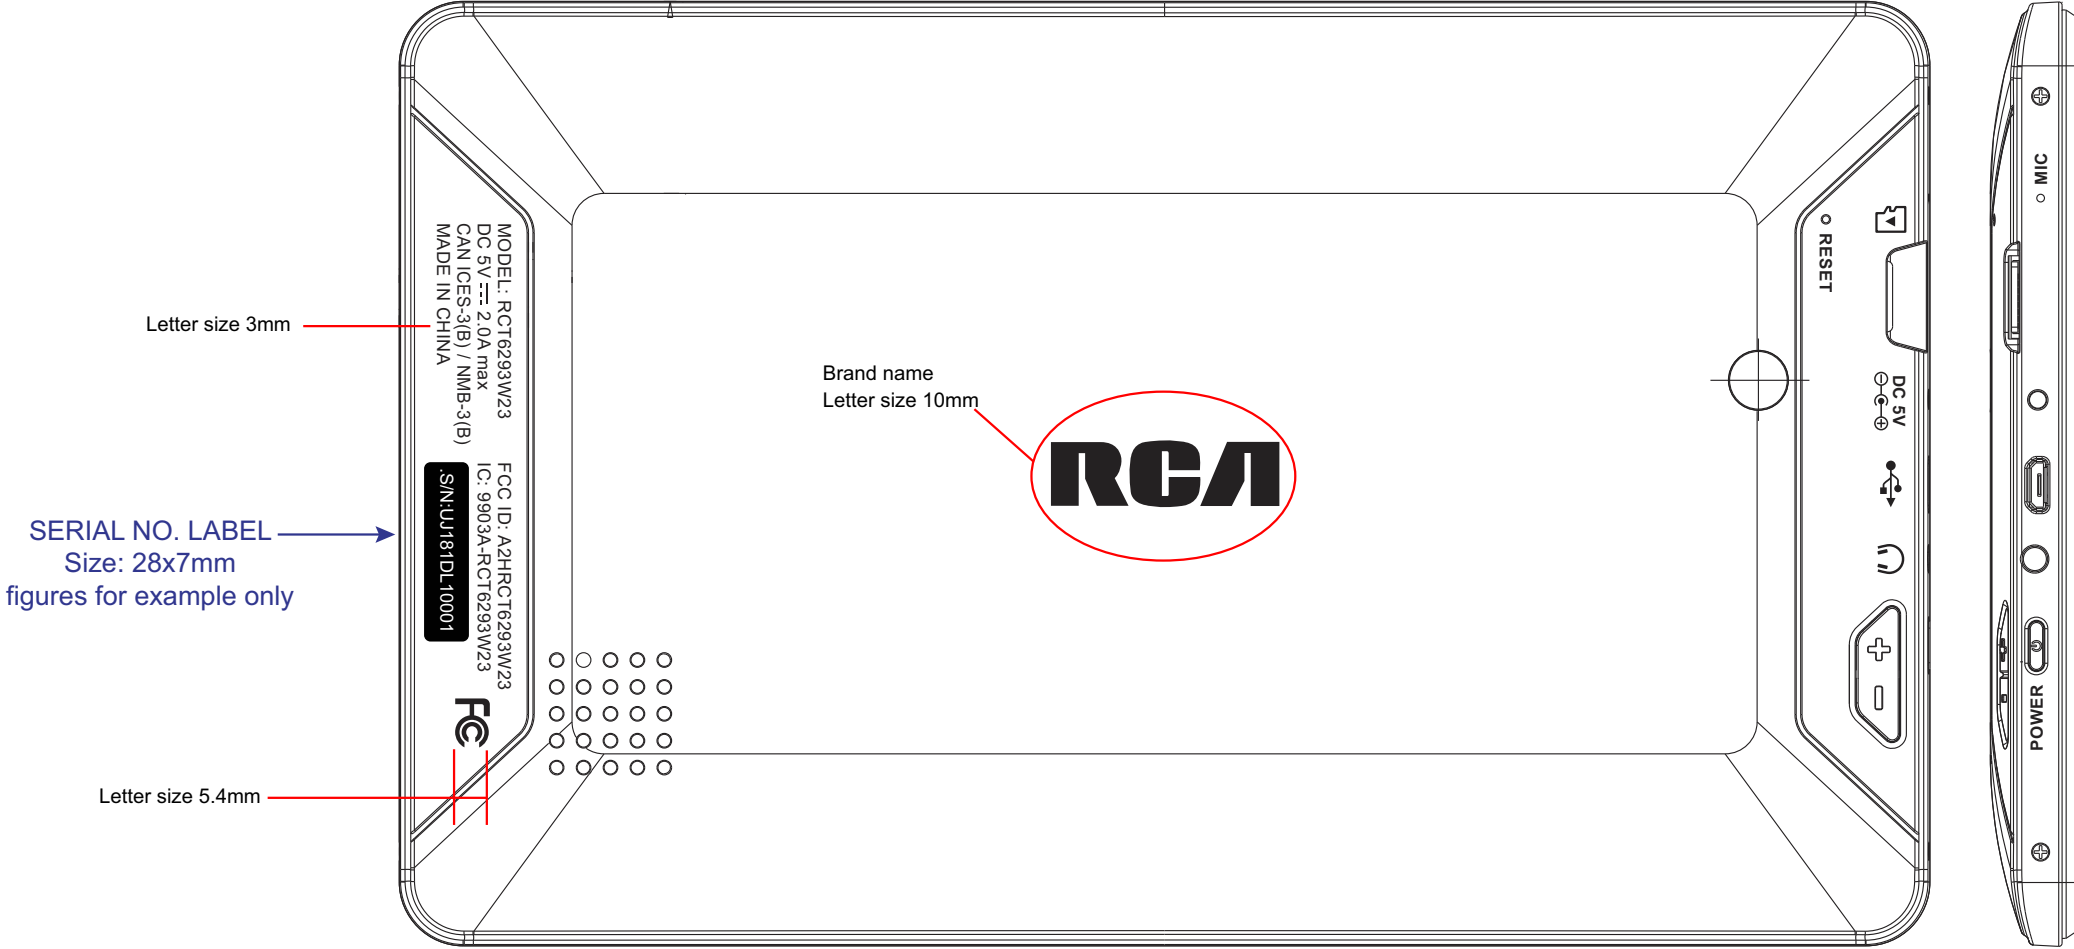

LABEL POSITION
DATE : 07-08-2014

FOR RCT6293W23 'RCA'

Letter size 3mm

Brand name
Letter size 10mm

SERIAL NO. LABEL
Size: 28x7mm
figures for example only

Letter size 5.4mm