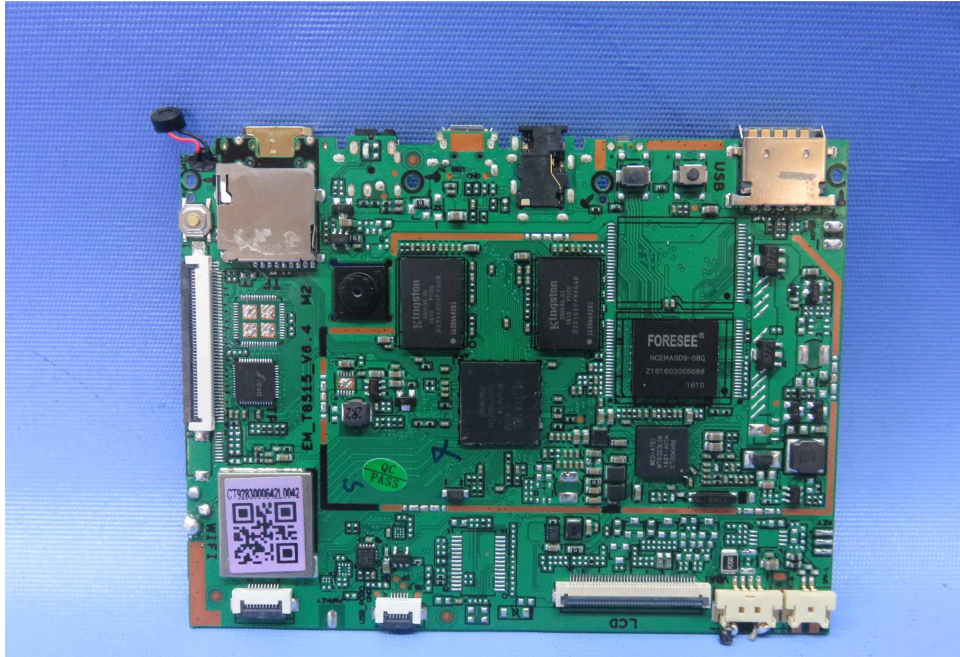


INTERTEK TESTING SERVICE

Equipment Photographs

(Internal)

INTERTEK TESTING SERVICE

Equipment Photographs

(Internal)

INTERTEK TESTING SERVICE

Equipment Photographs

(Internal)

FCC ID: A2HRCT6283W
IC: 9903A-RCT6283W

INTERTEK TESTING SERVICE

Equipment Photographs

(Internal)

INTERTEK TESTING SERVICE

Equipment Photographs

(Internal)

FCC ID: A2HRCT6283W
IC: 9903A-RCT6283W

INTERTEK TESTING SERVICE

Equipment Photographs

(Internal)

INTERTEK TESTING SERVICE

Equipment Photographs

(Internal)

INTERTEK TESTING SERVICE