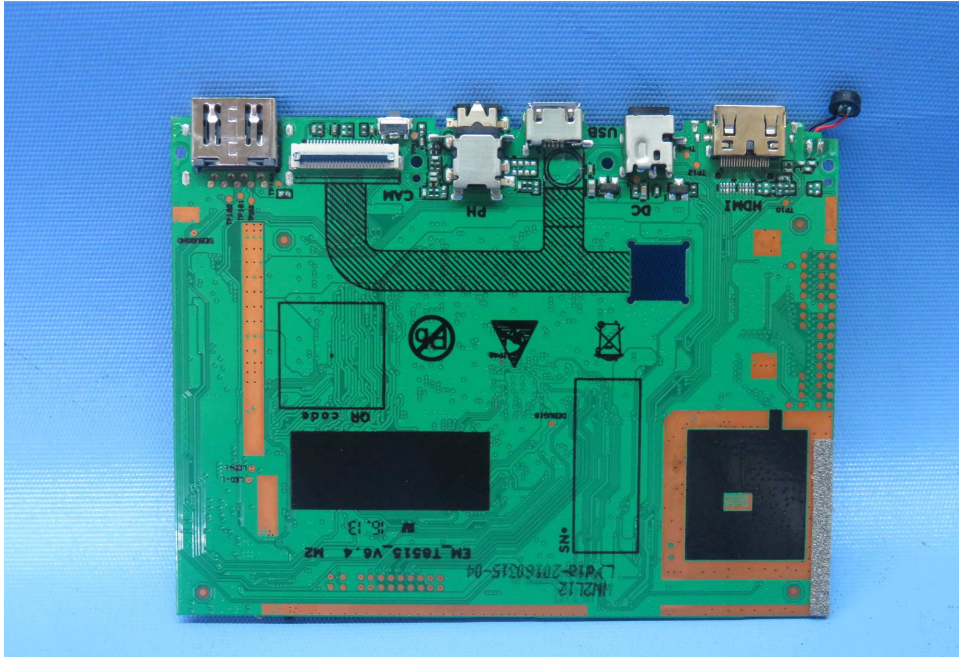

(Internal)

FCC ID: A2HRCT6283W
IC: 9903A-RCT6283W

INTERTEK TESTING SERVICE

Equipment Photographs

(Internal)

INTERTEK TESTING SERVICE

Equipment Photographs

(Internal)

FCC ID: A2HRCT6283W
IC: 9903A-RCT6283W

INTERTEK TESTING SERVICE

Equipment Photographs

(Internal)

INTERTEK TESTING SERVICE

Equipment Photographs

(Internal)

INTERTEK TESTING SERVICE