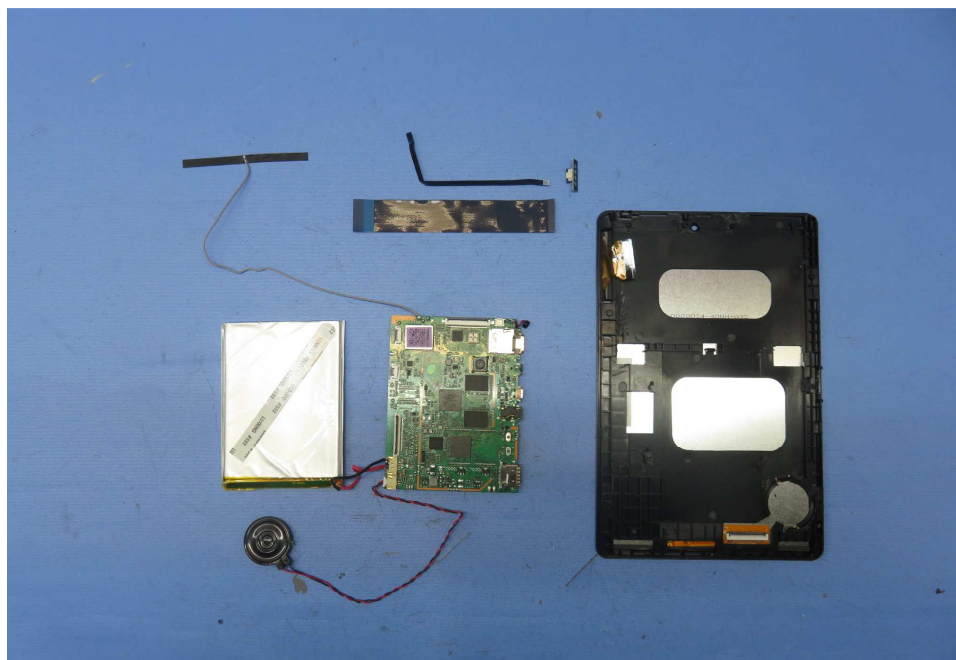


INTERTEK TESTING SERVICE

Equipment Photographs

(Internal)

INTERTEK TESTING SERVICE

Equipment Photographs

(Internal)

INTERTEK TESTING SERVICE

Equipment Photographs

(Internal)

FCC ID: A2HRCT6283W
IC: 9903A-RCT6283W

INTERTEK TESTING SERVICE

Equipment Photographs

(Internal)

INTERTEK TESTING SERVICE

Equipment Photographs

(Internal)

FCC ID: A2HRCT6283W
IC: 9903A-RCT6283W

INTERTEK TESTING SERVICE

Equipment Photographs

(Internal)

INTERTEK TESTING SERVICE

Equipment Photographs

(Internal)

INTERTEK TESTING SERVICE