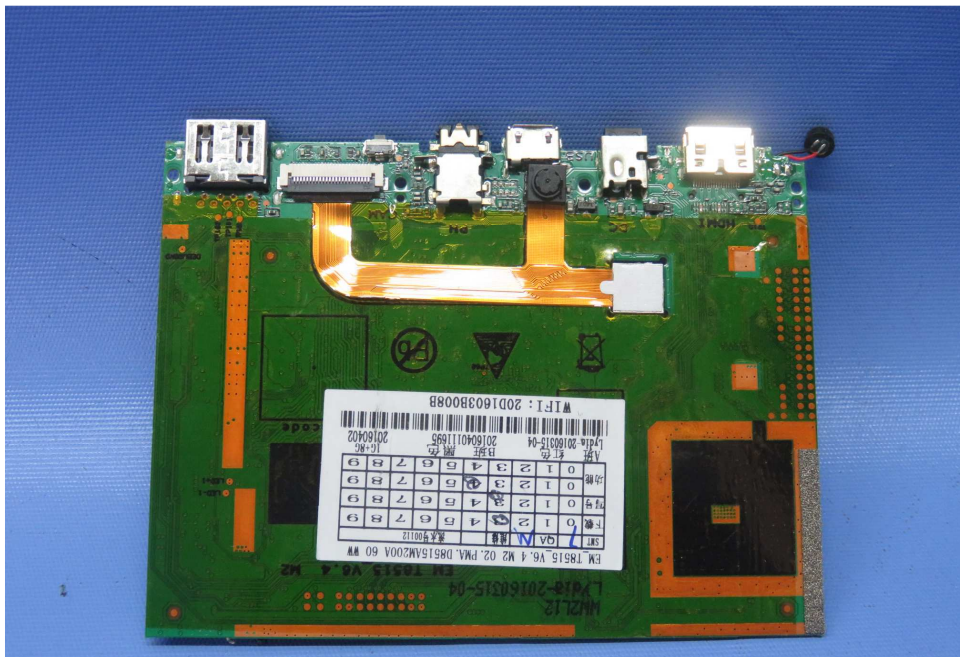


INTERTEK TESTING SERVICE

Equipment Photographs

(Internal)

INTERTEK TESTING SERVICE

Equipment Photographs

(Internal)

INTERTEK TESTING SERVICE

Equipment Photographs

(Internal)

FCC ID: A2HRCT6283W
IC: 9903A-RCT6283W

INTERTEK TESTING SERVICE

Equipment Photographs

(Internal)

INTERTEK TESTING SERVICE

Equipment Photographs

(Internal)

FCC ID: A2HRCT6283W
IC: 9903A-RCT6283W

INTERTEK TESTING SERVICE

Equipment Photographs

(Internal)

INTERTEK TESTING SERVICE

Equipment Photographs

(Internal)

INTERTEK TESTING SERVICE