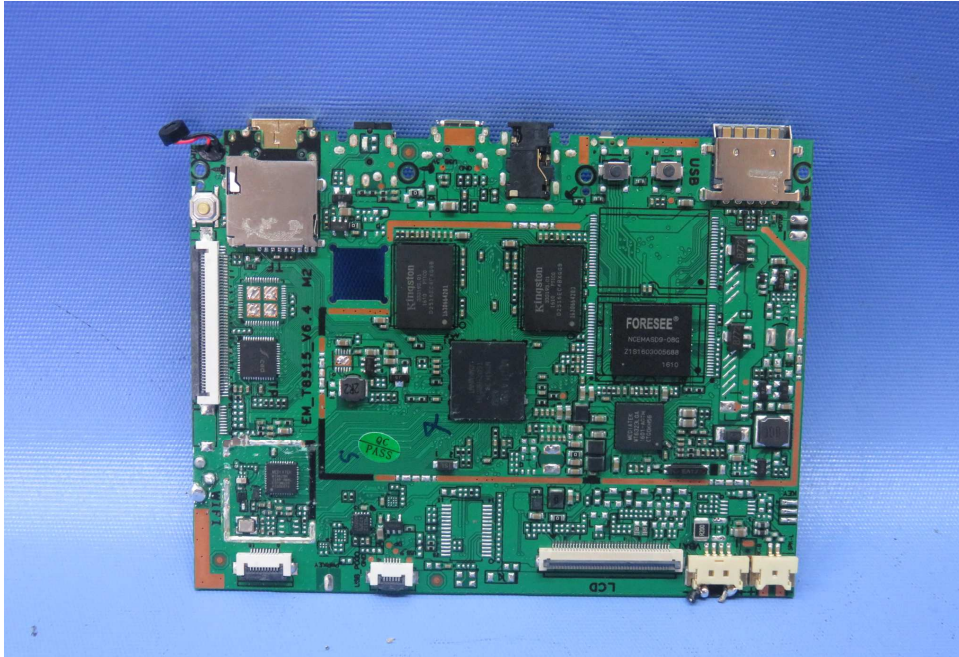

(Internal)

FCC ID: A2HRCT6283W
IC: 9903A-RCT6283W

INTERTEK TESTING SERVICE

Equipment Photographs

(Internal)

INTERTEK TESTING SERVICE

Equipment Photographs

(Internal)

FCC ID: A2HRCT6283W
IC: 9903A-RCT6283W

INTERTEK TESTING SERVICE

Equipment Photographs

(Internal)

INTERTEK TESTING SERVICE

Equipment Photographs

(Internal)

INTERTEK TESTING SERVICE