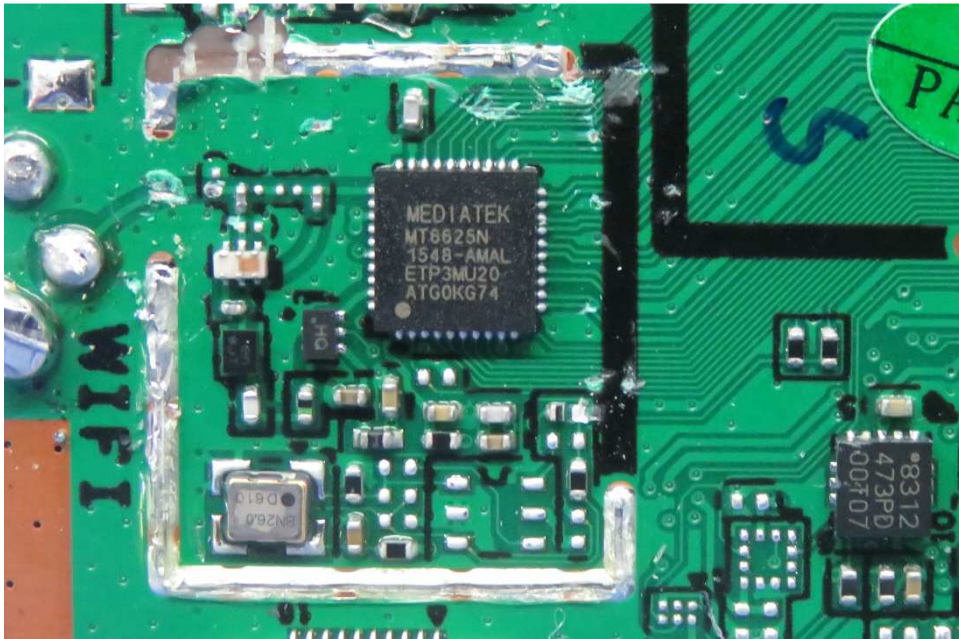

(Internal)

FCC ID: A2HRCT6283W
IC: 9903A-RCT6283W

INTERTEK TESTING SERVICE

Equipment Photographs

(Internal)

INTERTEK TESTING SERVICE

Equipment Photographs

(Internal)

FCC ID: A2HRCT6283W
IC: 9903A-RCT6283W

INTERTEK TESTING SERVICE

Equipment Photographs

(Internal)

INTERTEK TESTING SERVICE

Equipment Photographs

(Internal)

INTERTEK TESTING SERVICE