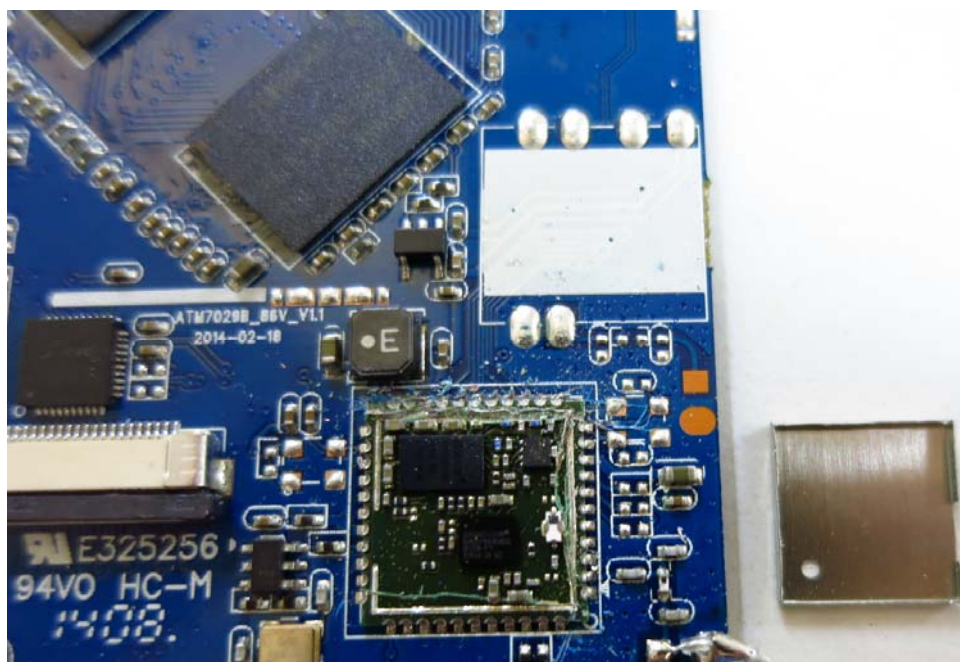

INTERTEK TESTING SERVICE

Report No.: 14040046HKG-002

Equipment Photographs

Model: CT9273W26

(Internal)