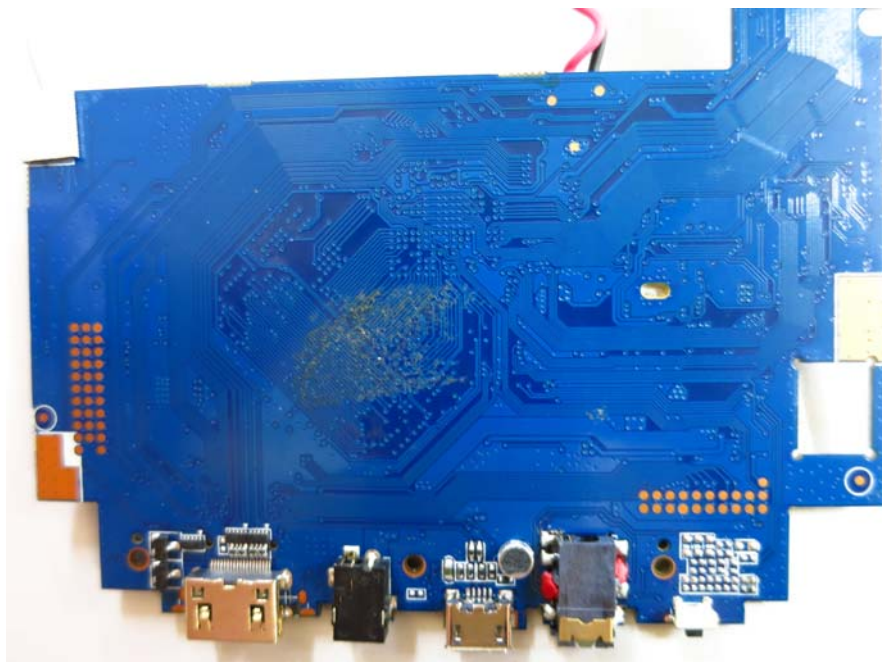

INTERTEK TESTING SERVICE

Report No.: 14040046HKG-002

Equipment Photographs

Model: CT9273W26

(Internal)

FCC ID: A2HRCT6273W26
IC: 9903A-RCT6273W26

INTERTEK TESTING SERVICE

Report No.: 14040046HKG-002

Equipment Photographs

Model: CT9273W26

(Internal)

INTERTEK TESTING SERVICE

Report No.: 14040046HKG-002

Equipment Photographs

Model: CT9273W26

(Internal)

INTERTEK TESTING SERVICE

Report No.: 14040046HKG-002

Equipment Photographs

Model: CT9273W26

(Internal)

INTERTEK TESTING SERVICE

Report No.: 14040046HKG-002

Equipment Photographs

Model: CT9273W26

(Internal)

FCC ID: A2HRCT6273W26
IC: 9903A-RCT6273W26

INTERTEK TESTING SERVICE

Report No.: 14040046HKG-002

Equipment Photographs

Model: CT9273W26

(Internal)