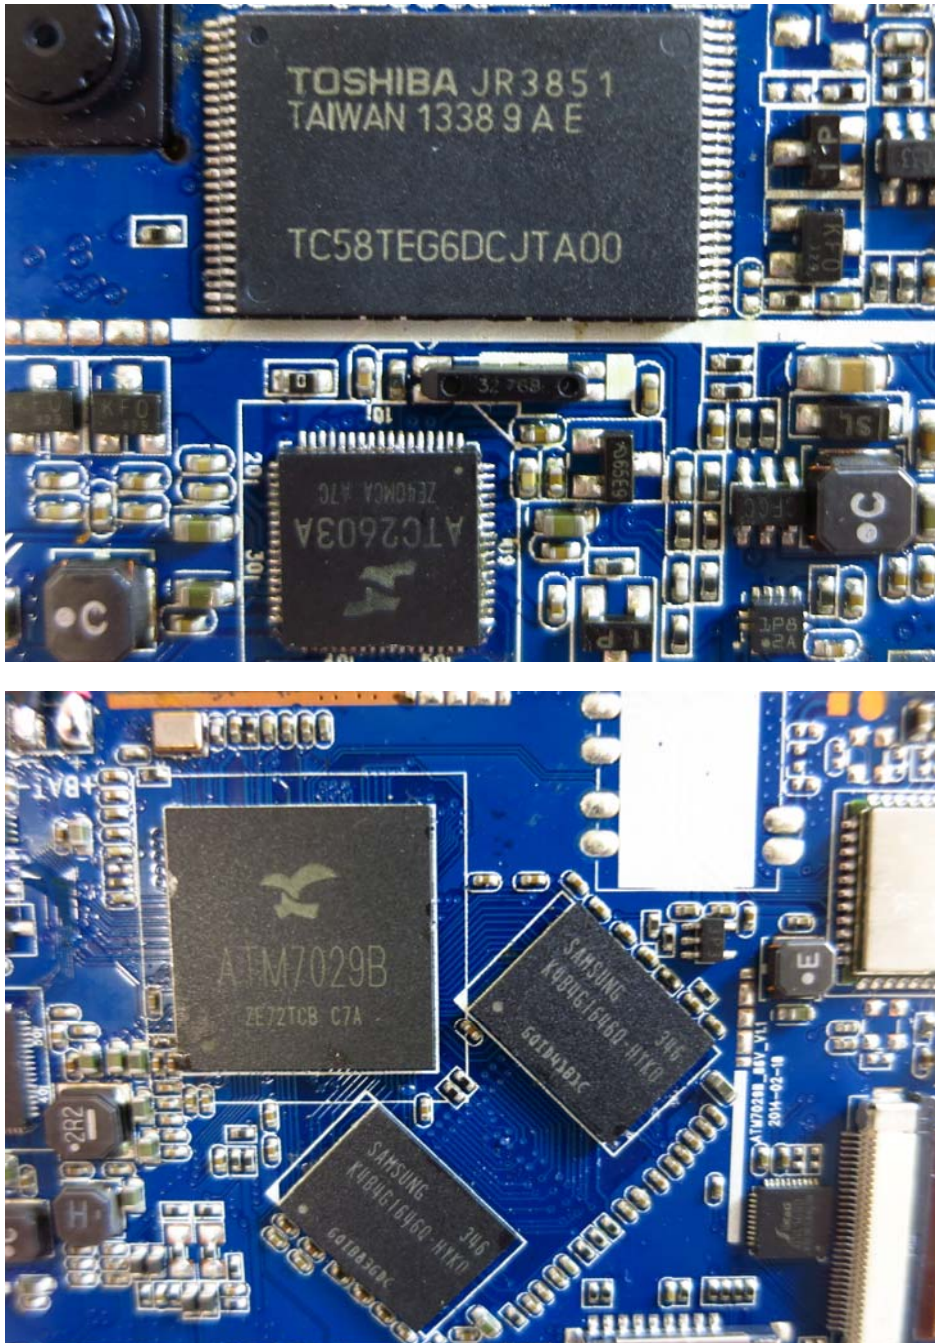

INTERTEK TESTING SERVICE

Report No.: 14040046HKG-002

Equipment Photographs

Model: CT9273W26

(Internal)

FCC ID: A2HRCT6273W26
IC: 9903A-RCT6273W26

INTERTEK TESTING SERVICE

Report No.: 14040046HKG-002

INTERTEK TESTING SERVICE

Report No.: 14040046HKG-002

Equipment Photographs

Model: CT9273W26

(Internal)

INTERTEK TESTING SERVICE

Report No.: 14040046HKG-002

Equipment Photographs

Model: CT9273W26

(Internal)

FCC ID: A2HRCT6273W26
IC: 9903A-RCT6273W26

INTERTEK TESTING SERVICE

Report No.: 14040046HKG-002

Equipment Photographs

Model: CT9273W26

(Internal)