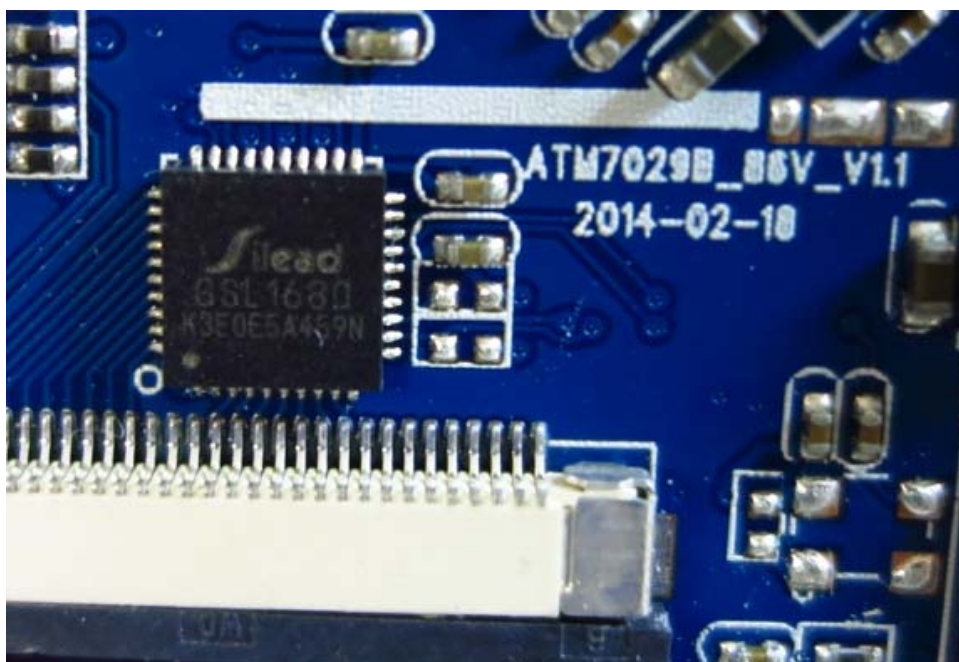

INTERTEK TESTING SERVICE

Report No.: 14040046HKG-002

Equipment Photographs

Model: CT9273W26

(Internal)