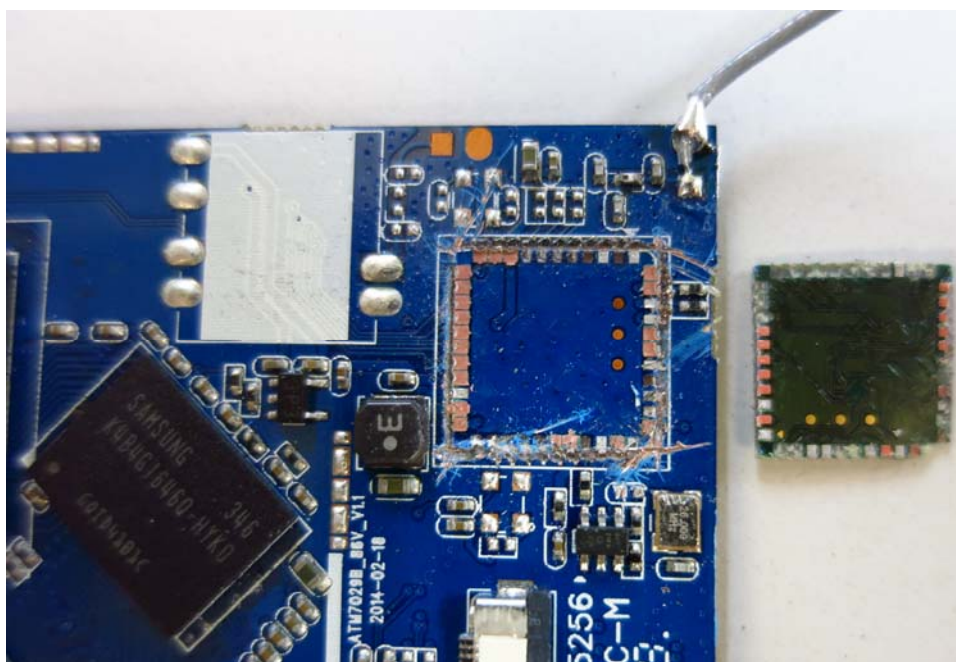

Model: CT9273W26

(Internal)

INTERTEK TESTING SERVICE

Report No.: 14040046HKG-002

Equipment Photographs

Model: CT9273W26

(Internal)

INTERTEK TESTING SERVICE