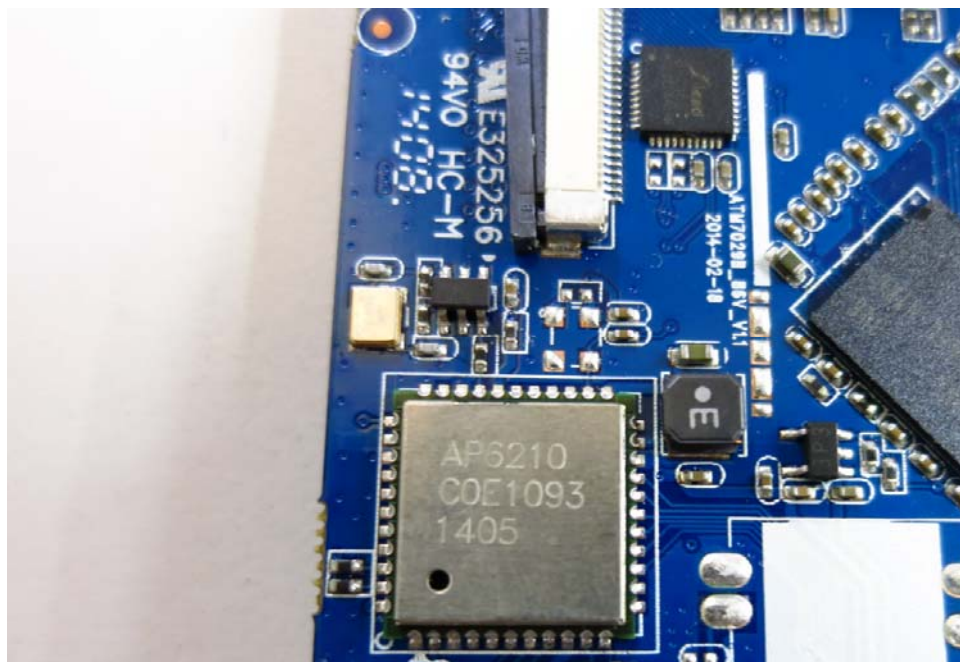

INTERTEK TESTING SERVICE

Report No.: 14040046HKG-002

Equipment Photographs

Model: CT9273W26

(Internal)