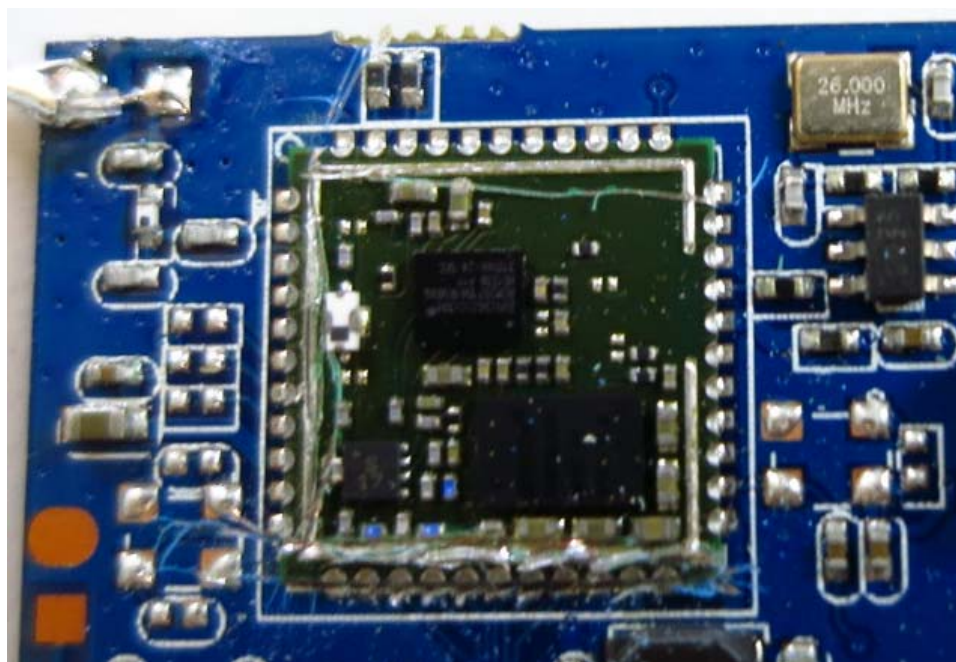

Model: CT9273W26

(Internal)

INTERTEK TESTING SERVICE

Report No.: 14040046HKG-002

Equipment Photographs

Model: CT9273W26

(Internal)

INTERTEK TESTING SERVICE

Report No.: 14040046HKG-002

Equipment Photographs

Model: CT9273W26

(Internal)

INTERTEK TESTING SERVICE

Report No.: 14040046HKG-002

Equipment Photographs

Model: CT9273W26