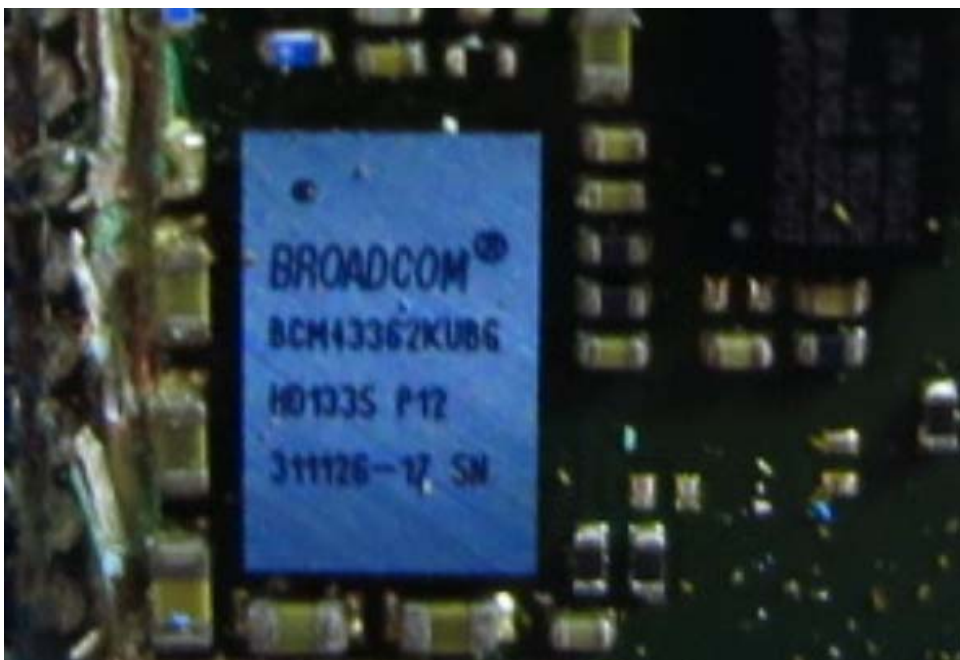

INTERTEK TESTING SERVICE

Report No.: 14040046HKG-002

Equipment Photographs

Model: CT9273W26

(Internal)