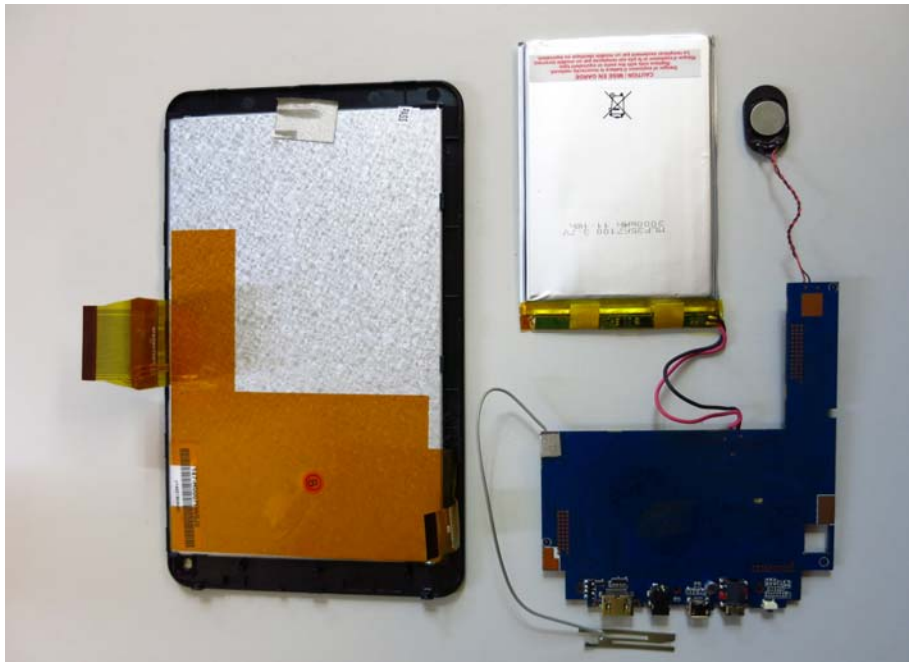

INTERTEK TESTING SERVICE

Report No.: 14040046HKG-002

Equipment Photographs

Model: CT9273W26

(Internal)

FCC ID: A2HRCT6273W26
IC: 9903A-RCT6273W26

INTERTEK TESTING SERVICE

Report No.: 14040046HKG-002

Equipment Photographs

Model: CT9273W26

(Internal)

INTERTEK TESTING SERVICE

Report No.: 14040046HKG-002

Equipment Photographs

Model: CT9273W26

(Internal)

INTERTEK TESTING SERVICE

Report No.: 14040046HKG-002

Equipment Photographs

Model: CT9273W26

(Internal)

INTERTEK TESTING SERVICE

Report No.: 14040046HKG-002

Equipment Photographs

Model: CT9273W26

(Internal)

FCC ID: A2HRCT6273W26
IC: 9903A-RCT6273W26

INTERTEK TESTING SERVICE

Report No.: 14040046HKG-002

Equipment Photographs

Model: CT9273W26

(Internal)