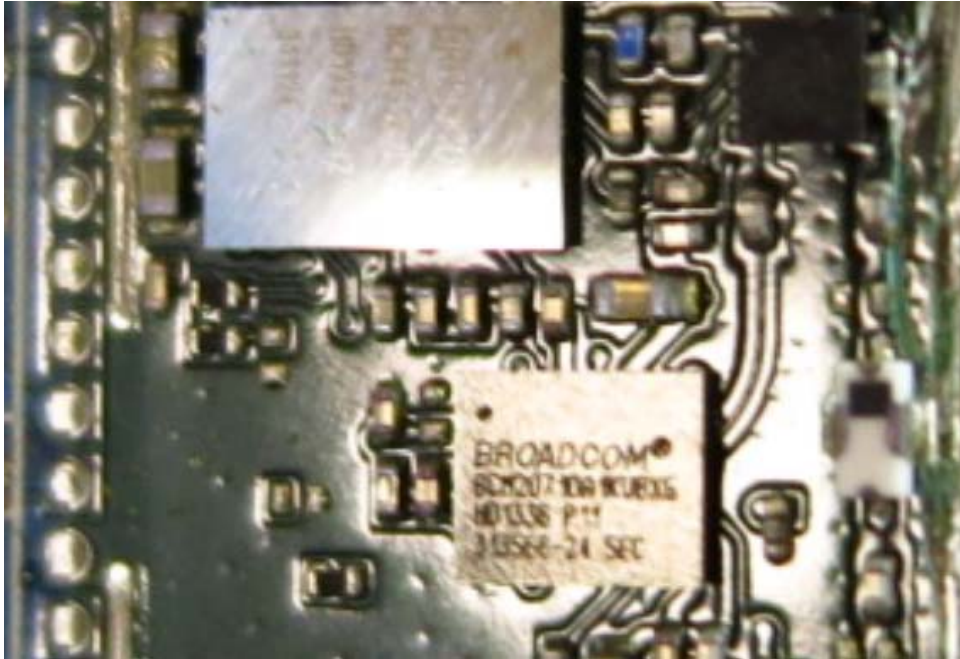

INTERTEK TESTING SERVICE

Report No.: 14040046HKG-002

Equipment Photographs

Model: CT9273W26

(Internal)