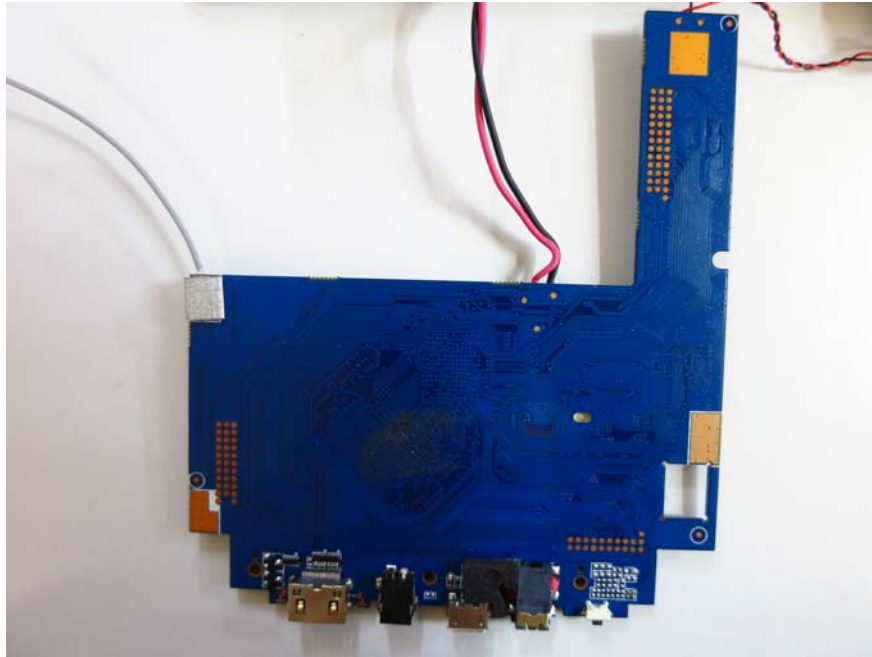

INTERTEK TESTING SERVICE

Report No.: 14040046HKG-002

Equipment Photographs

Model: CT9273W26

(Internal)

FCC ID: A2HRCT6273W26
IC: 9903A-RCT6273W26

INTERTEK TESTING SERVICE

Report No.: 14040046HKG-002

Equipment Photographs

Model: CT9273W26

(Internal)

INTERTEK TESTING SERVICE

Report No.: 14040046HKG-002

Equipment Photographs

Model: CT9273W26

(Internal)

INTERTEK TESTING SERVICE

Report No.: 14040046HKG-002

Equipment Photographs

Model: CT9273W26

(Internal)

INTERTEK TESTING SERVICE

Report No.: 14040046HKG-002

Equipment Photographs

Model: CT9273W26

(Internal)

FCC ID: A2HRCT6273W26
IC: 9903A-RCT6273W26

INTERTEK TESTING SERVICE

Report No.: 14040046HKG-002

Equipment Photographs

Model: CT9273W26

(Internal)