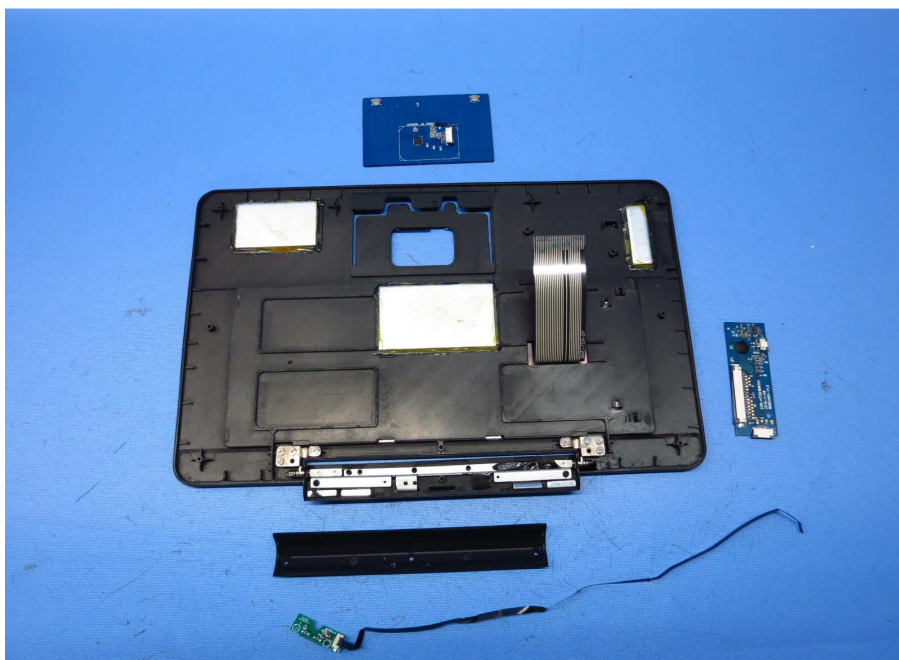

# INTERTEK TESTING SERVICE

---

Report No: 15011110HKG-001

## Equipment Photographs

Model: CT9213W87

(Internal)