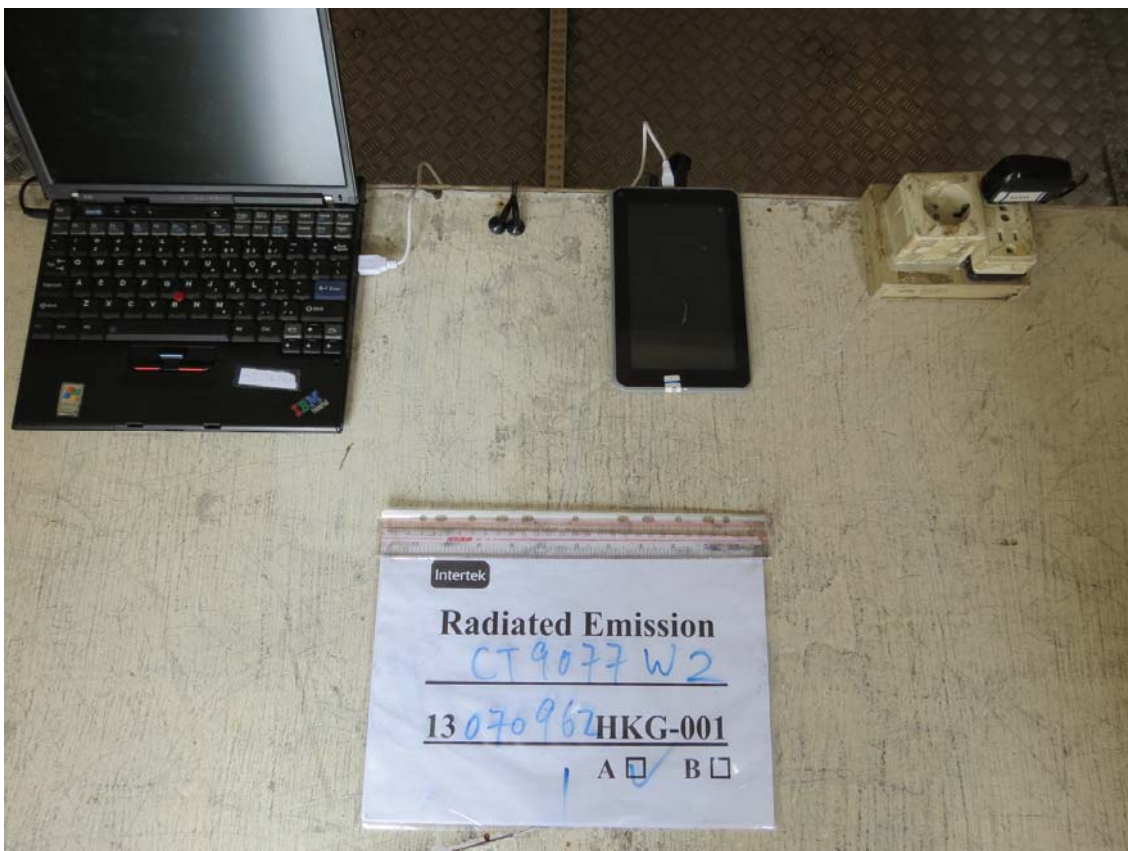


INTERTEK TESTING SERVICE

Report No: 13070962HKG-001

Configuration Photographs

Worst-Case Radiated Emissions

(Front View)

Model: CT9077W2

INTERTEK TESTING SERVICE

Report No: 13070962HKG-001

Configuration Photographs

Worst-Case Radiated Emissions

(Rear View)

Model: CT9077W2