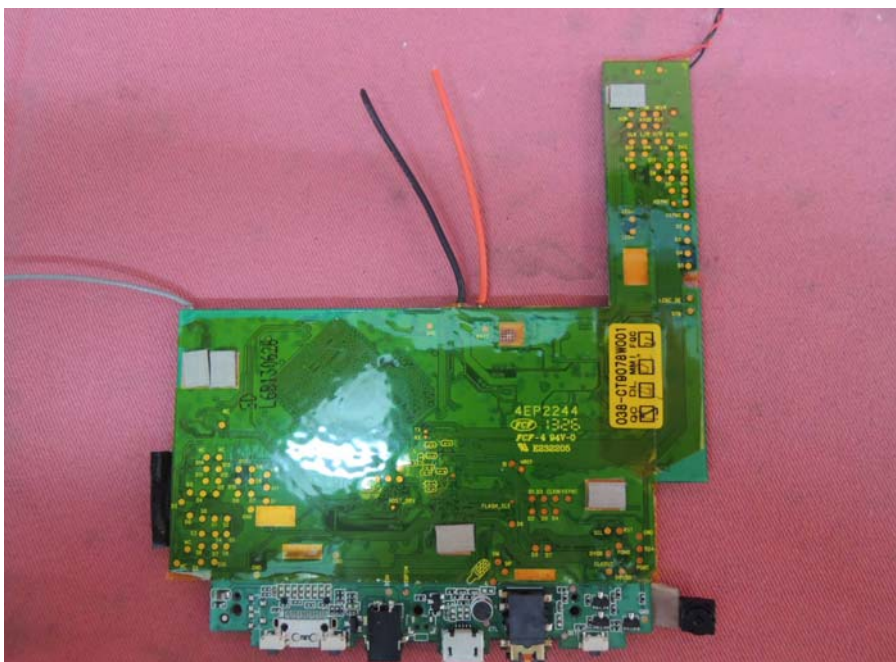

## Equipment Photographs

Model: CT9077W2

(Internal)

---

# INTERTEK TESTING SERVICE

---

Report No: 13070962HKG-001

## Equipment Photographs

Model: CT9077W2

(Internal)