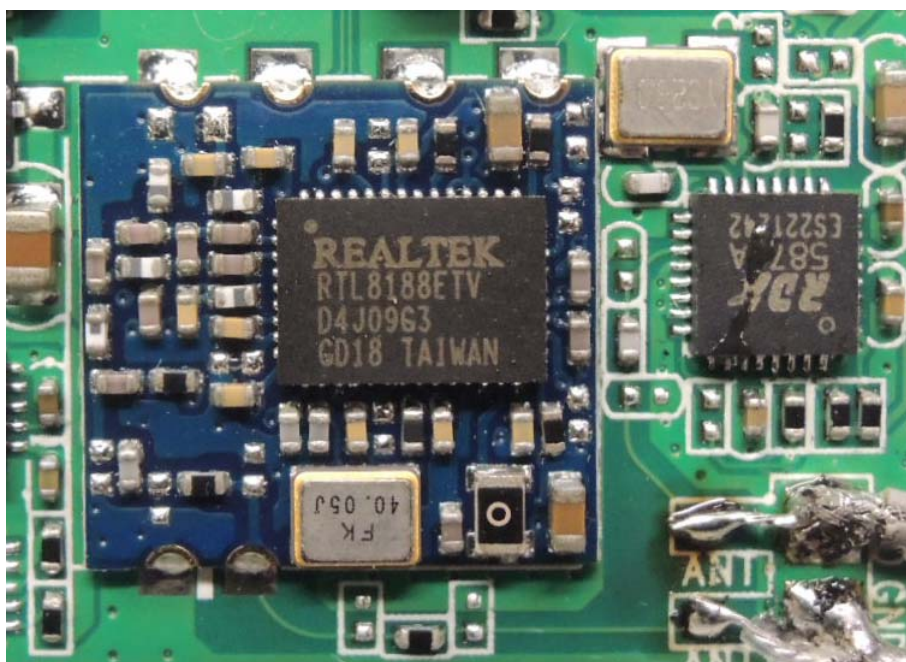

## Equipment Photographs

Model: ACS3101E

(Internal)

FCC ID: A2HRCS13101T  
IC: 9903A-RCS13101T

## Equipment Photographs

Model: ACS3101E

(Internal)

# INTERTEK TESTING SERVICE

Report No.: 13080835HKG-001