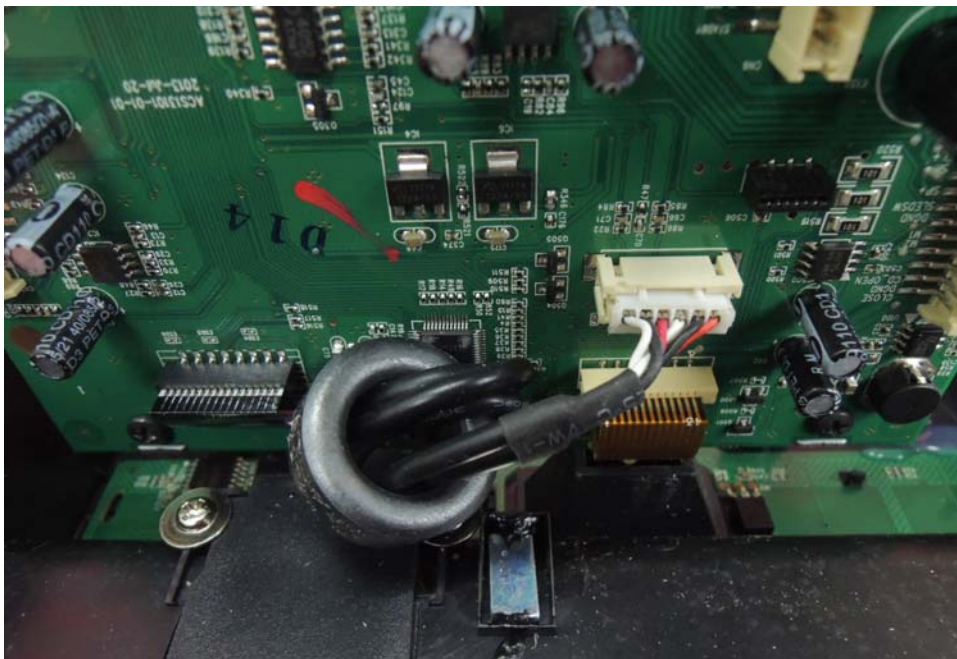

## Equipment Photographs

Model: ACS3101E

(Internal)

---

FCC ID: A2HRCS13101T  
IC: 9903A-RCS13101T