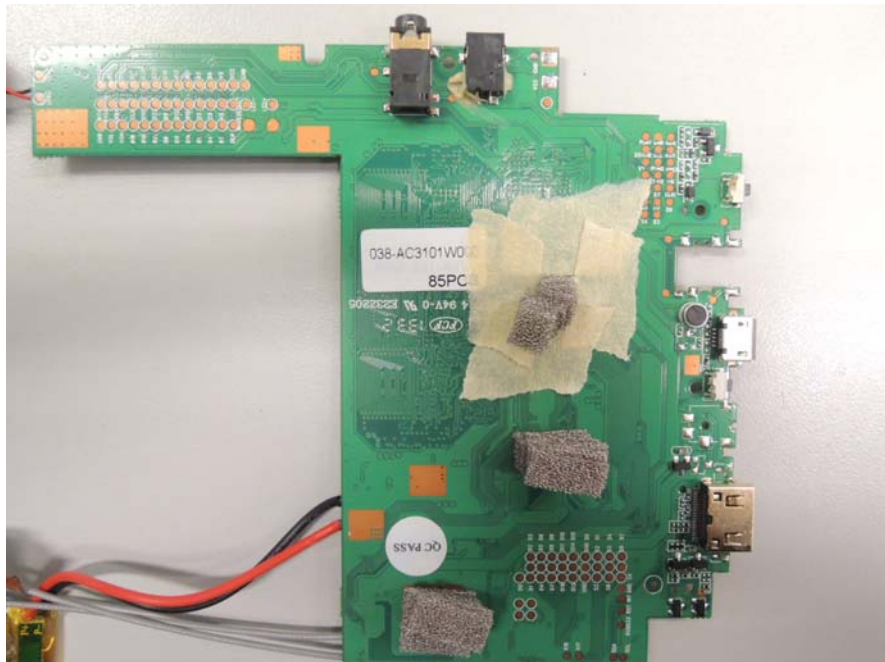

INTERTEK TESTING SERVICE

Report No.: 13080835HKG-001

Equipment Photographs

Model: ACS3101E

(Internal)