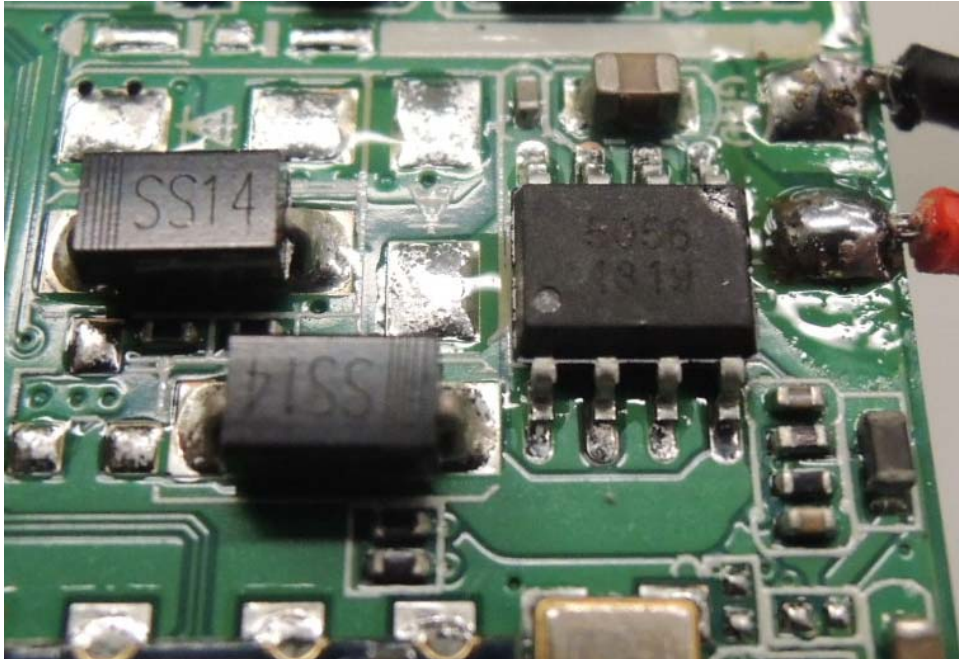

INTERTEK TESTING SERVICE

Report No.: 13080835HKG-001

Equipment Photographs

Model: ACS3101E

(Internal)