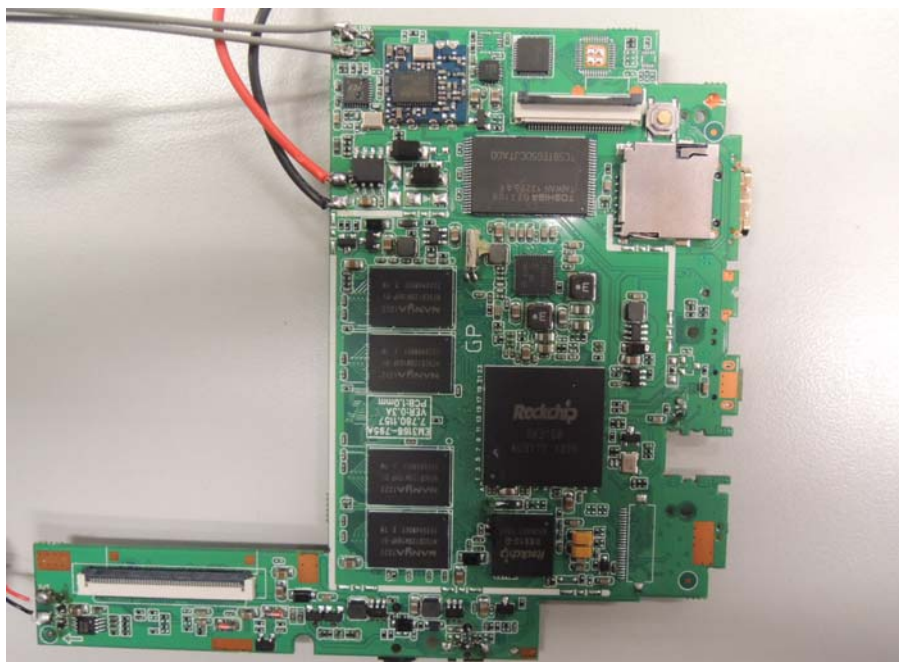

## Equipment Photographs

Model: ACS3101E

(Internal)

FCC ID: A2HRCS13101T  
IC: 9903A-RCS13101T

## Equipment Photographs

Model: ACS3101E

(Internal)