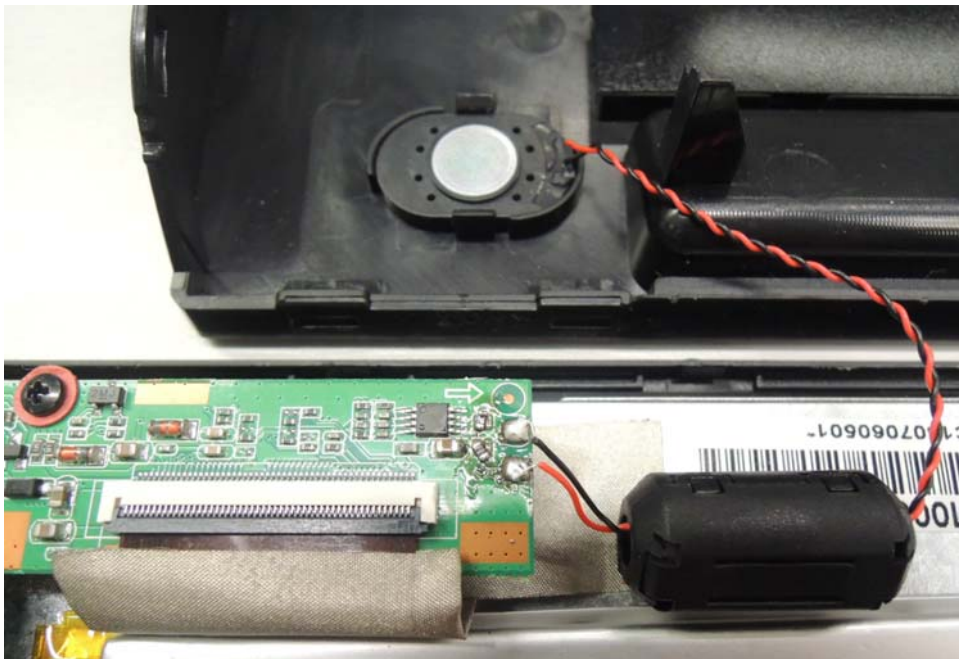

## Equipment Photographs

Model: ACS3101E

(Internal)

---

FCC ID: A2HRCS13101T  
IC: 9903A-RCS13101T