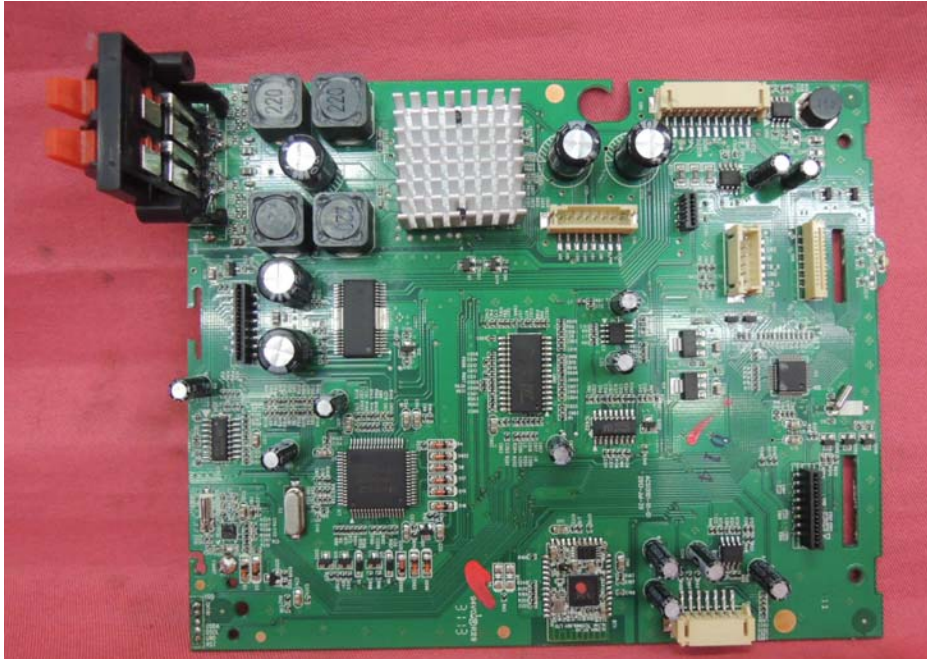

INTERTEK TESTING SERVICE

Report No.: 13080835HKG-001

Equipment Photographs

Model: ACS3101E

(Internal)