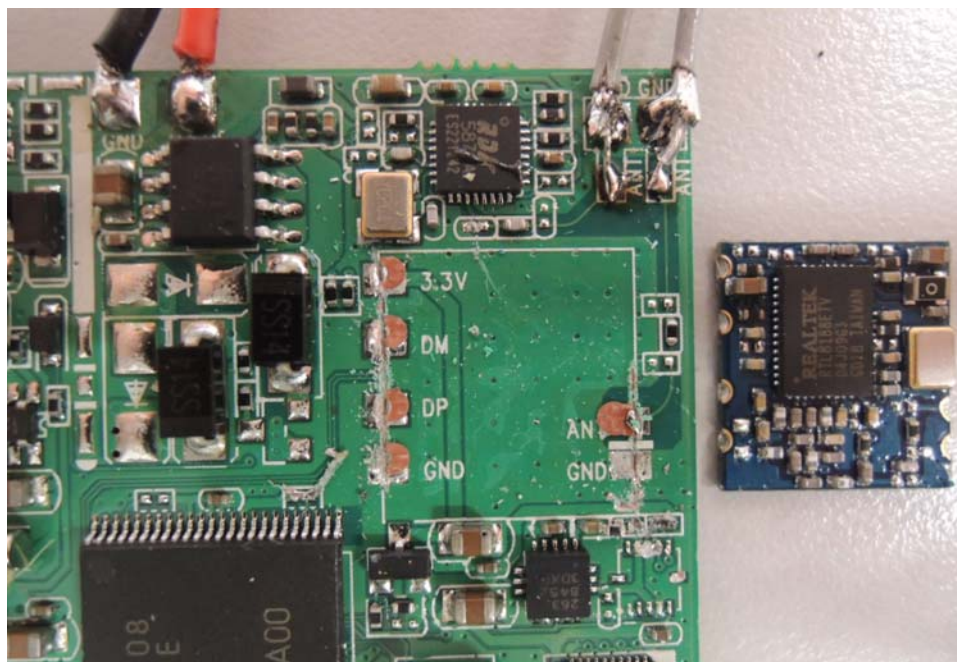

INTERTEK TESTING SERVICE

Report No.: 13080835HKG-001

Equipment Photographs

Model: ACS3101E

(Internal)