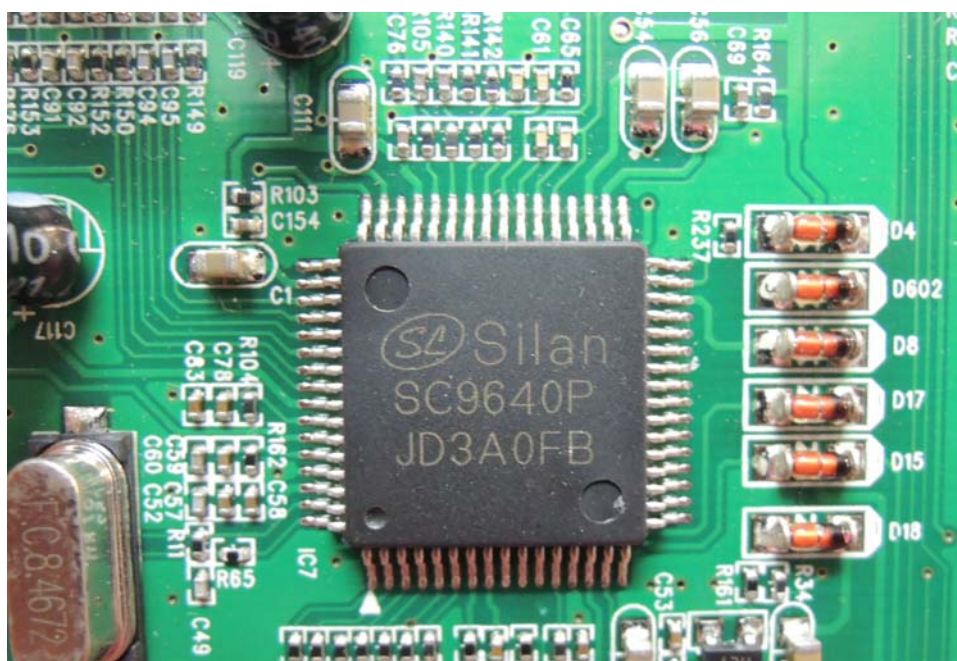

INTERTEK TESTING SERVICE

Report No.: 13080835HKG-001

Equipment Photographs

Model: ACS3101E

(Internal)