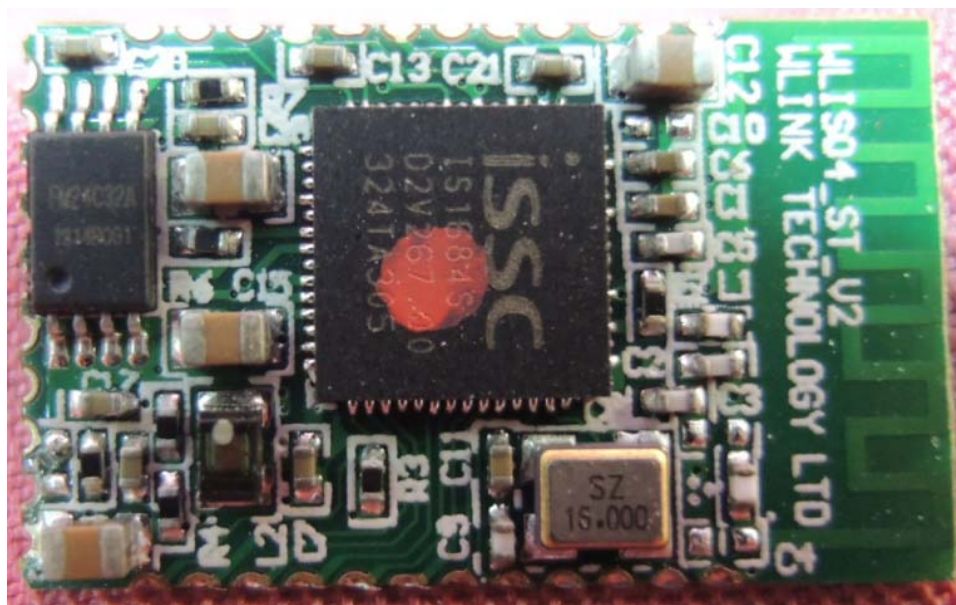

INTERTEK TESTING SERVICE

Report No.: 13080835HKG-001

Equipment Photographs

Model: ACS3101E

(Internal)