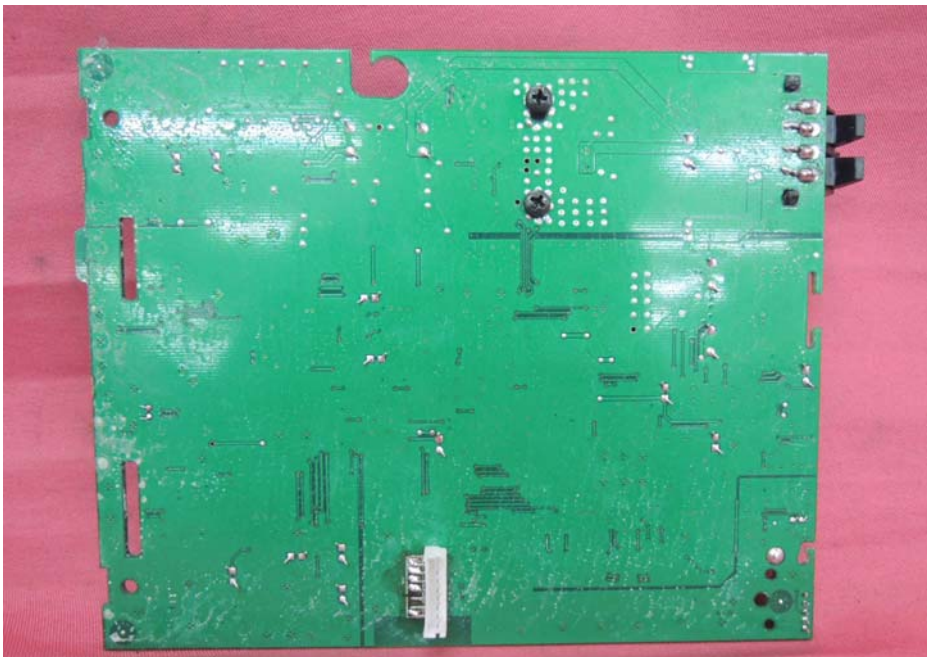

INTERTEK TESTING SERVICE

Report No.: 13080835HKG-001

Equipment Photographs

Model: ACS3101E

(Internal)