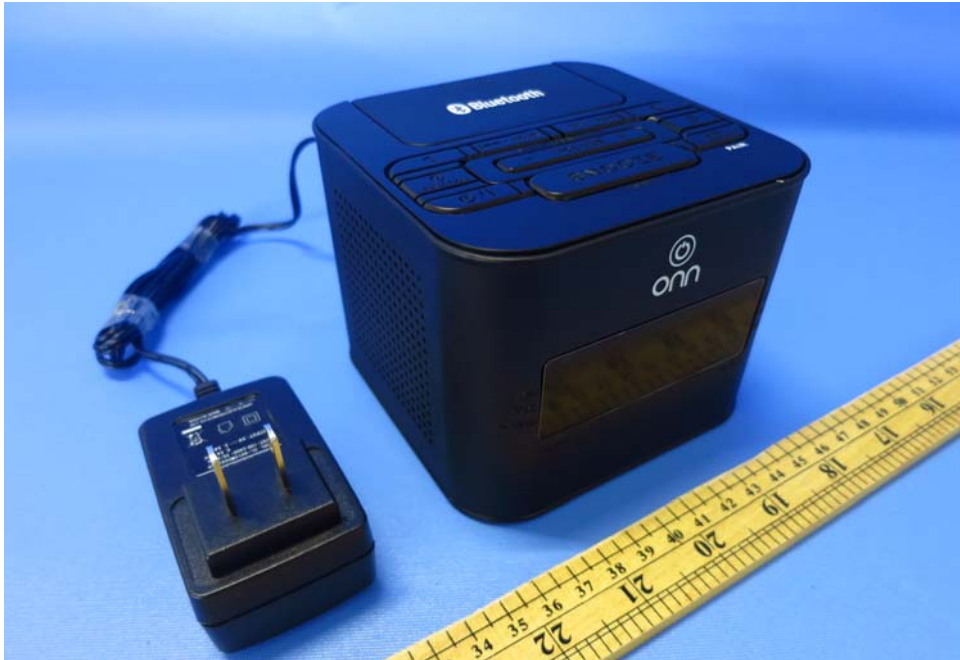

# INTERTEK TESTING SERVICE

---

Report No.: 14070655HKG-001

## Equipment Photographs

Model: CR82060BE1

(External)