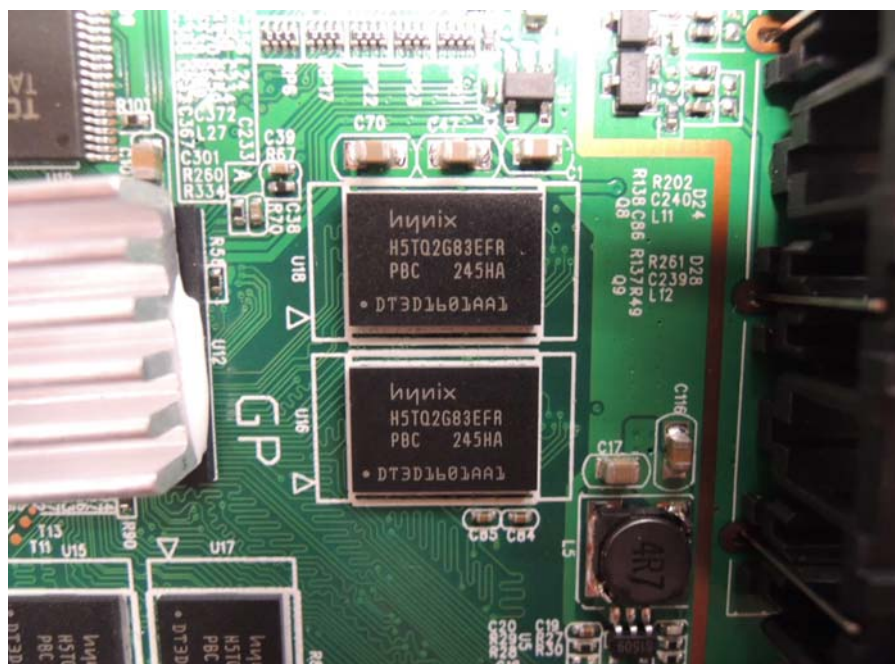

INTERTEK TESTING SERVICE

Report No.: 13051823HKG-001

Equipment Photographs

Model: SAB1936 / DBA936

(Internal)