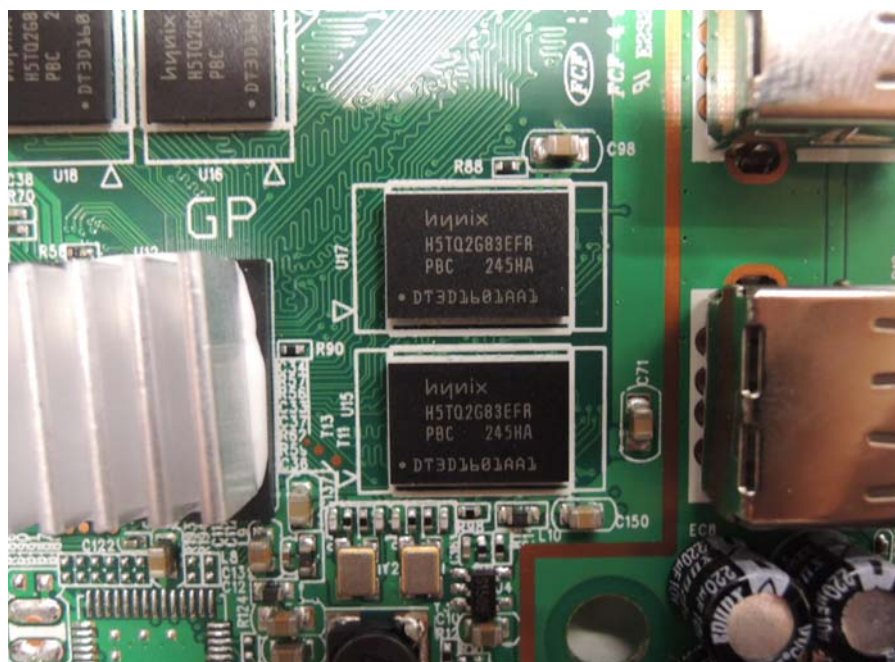

INTERTEK TESTING SERVICE

Report No.: 13051823HKG-001

Equipment Photographs

Model: SAB1936 / DBA936

(Internal)