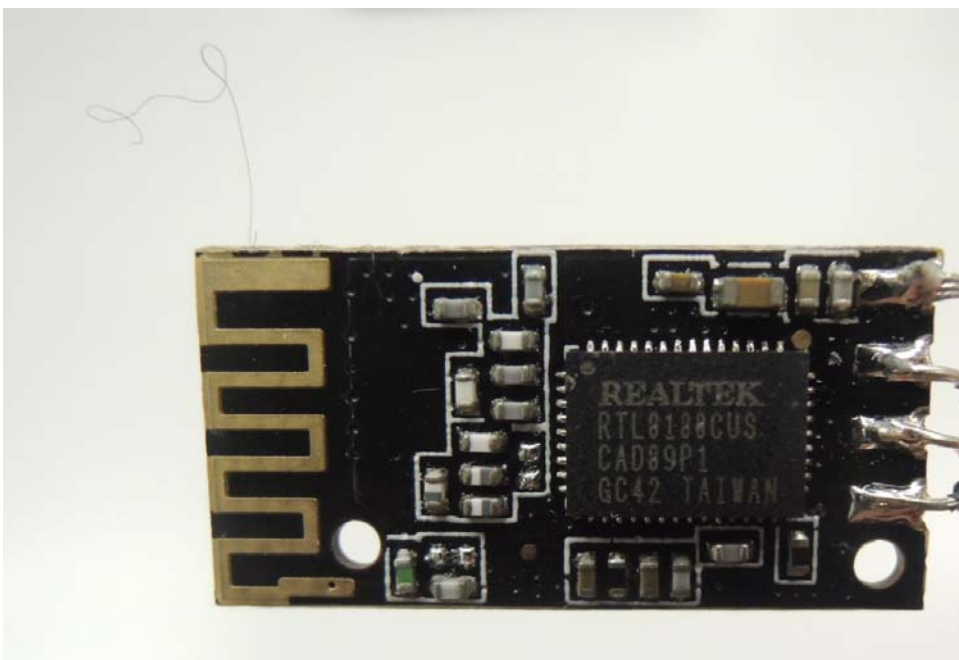

## Equipment Photographs

Model: SAB1936 / DBA936

(Internal)

# INTERTEK TESTING SERVICE

---

Report No.: 13051823HKG-001

## Equipment Photographs

Model: SAB1936 / DBA936

(Internal)

FCC ID: A2HDBA936

IC: 9903A-DBA936