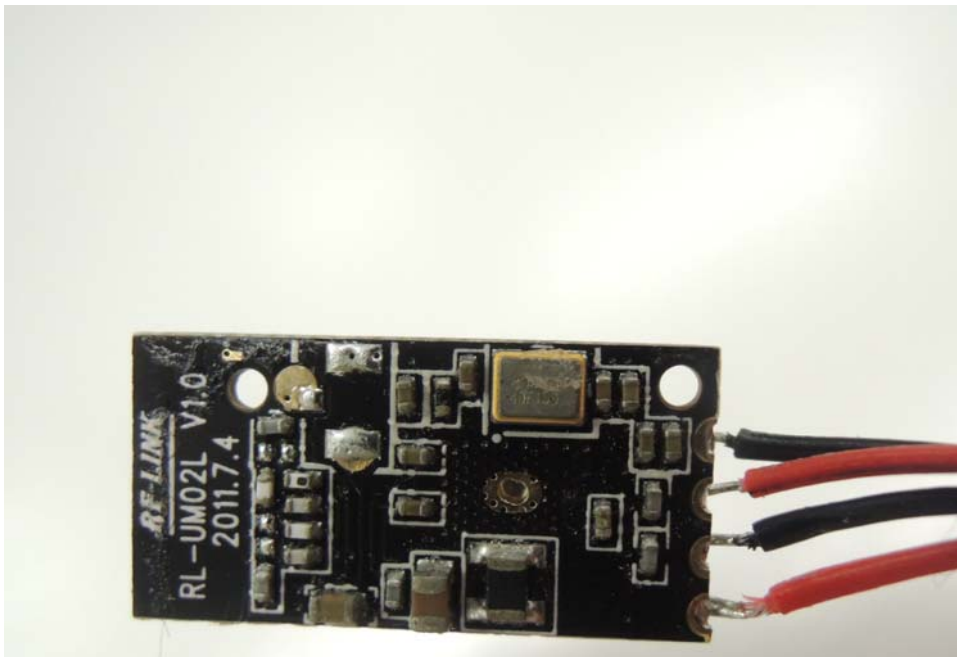

# INTERTEK TESTING SERVICE

---

Report No.: 13051823HKG-001

## Equipment Photographs

Model: SAB1936 / DBA936

(Internal)