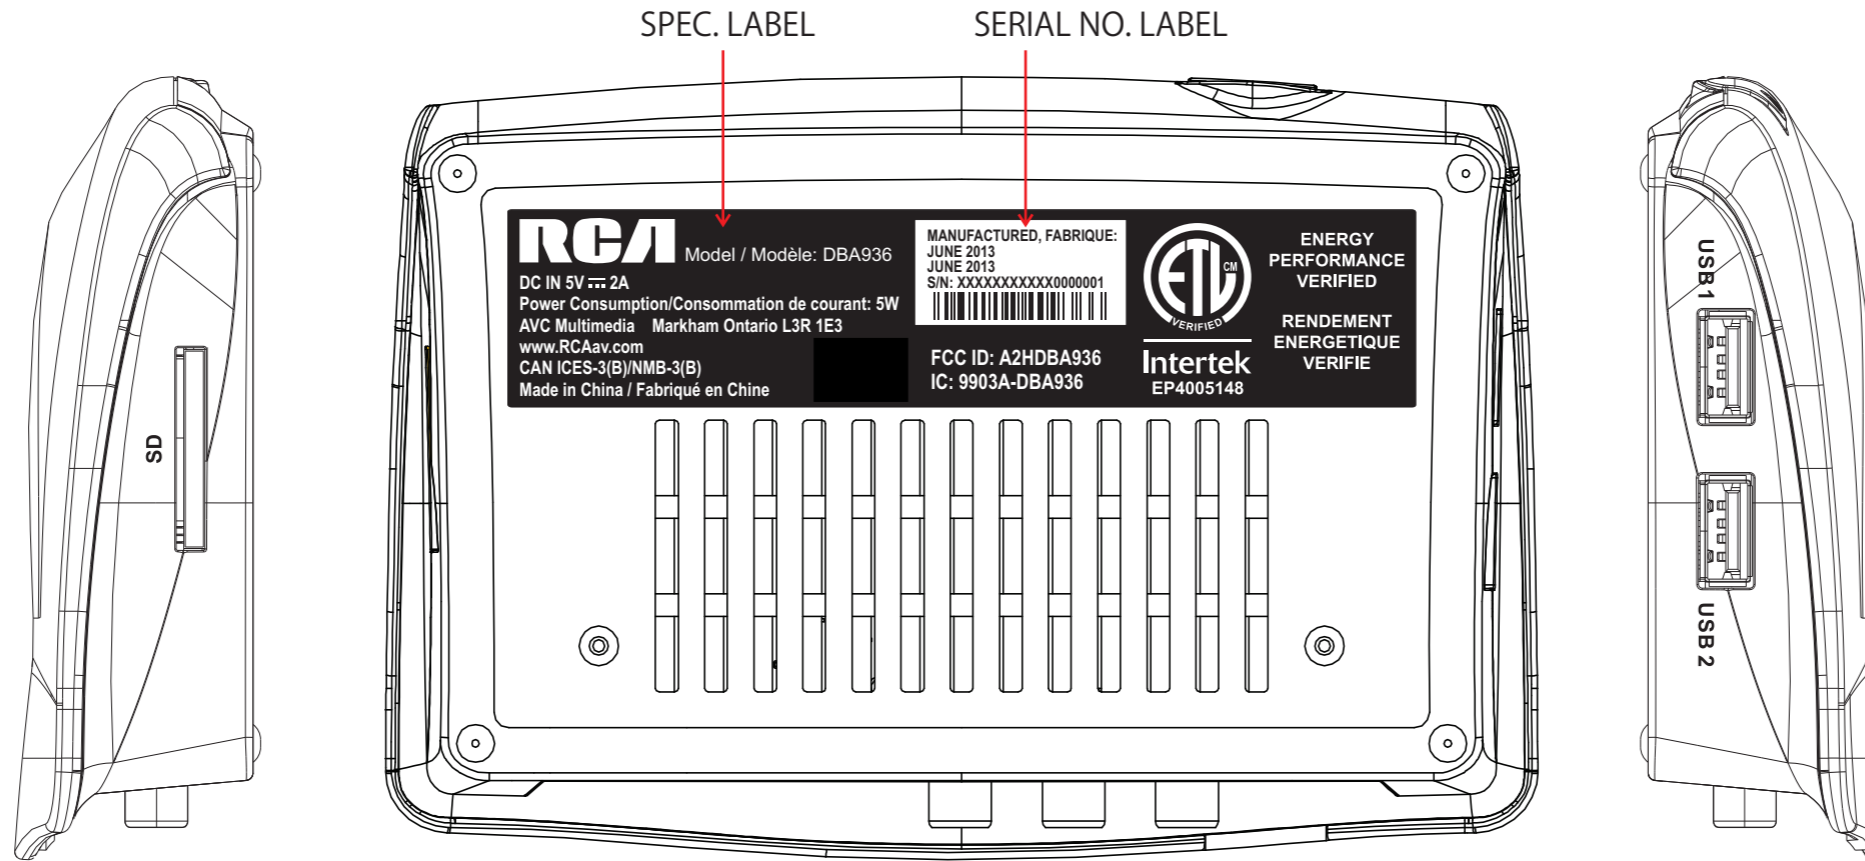

TOP CABINET:
MOLDED IN TRANS. DARK GREY LENS
NO SPRAY
S.S PRINTED IN PMS 877C

0.3MM PROTRUDE SYMBOL

BOTTOM CABINET:
MOLDED IN PMS BLACK
NO SPRAY
0.3MM PROTRUDE ENGRAVE

Letter size 2mm

Brand Name	RCA	Model / Modèle: DBA936	MANUFACTURED, FABRIQUE: JUNE 2013 JUNE 2013 S/N: XXXXXXXXXXXX0000001	ENERGY PERFORMANCE VERIFIED RENDMENT ENERGETIQUE VERIFIE	SPEC. LABEL (RCA) P/N: 809-D93696W011 Label size 120mm X 25mm
Letter size 2mm	DC IN 5V 2A Power Consumption/Consommation de courant: 5W AVC Multimedia Markham Ontario L3R 1E3 www.RCAav.com CAN ICES-3(B)/NMB-3(B) Made in China / Fabriqué en Chine		FCC ID: A2HDBA936 IC: 9903A-DBA936	Intertek EP4005148	

Letter size 2mm

Brand Name	VENTURER	Model / Modèle: SAB1936	MANUFACTURED, FABRIQUE: JUNE 2013 JUNE 2013 S/N: XXXXXXXXXXXX0000001	ENERGY PERFORMANCE VERIFIED RENDMENT ENERGETIQUE VERIFIE	Label size 120mm X 25mm
Letter size 2mm	DC IN 5V 2A Power Consumption/Consommation de courant: 5W CAN ICES-3(B)/NMB-3(B) Made in China / Fabriqué en Chine		FCC ID: A2HDBA936 IC: 9903A-DBA936	Intertek EP4005148	

Letter size 2mm