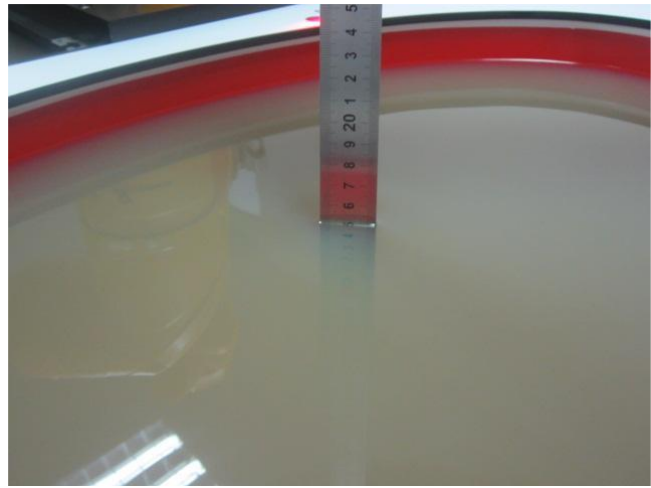

15. TestSetup Photos

Liquid depth in the Body phantom

Rear (0mm)

Top Side (0mm)