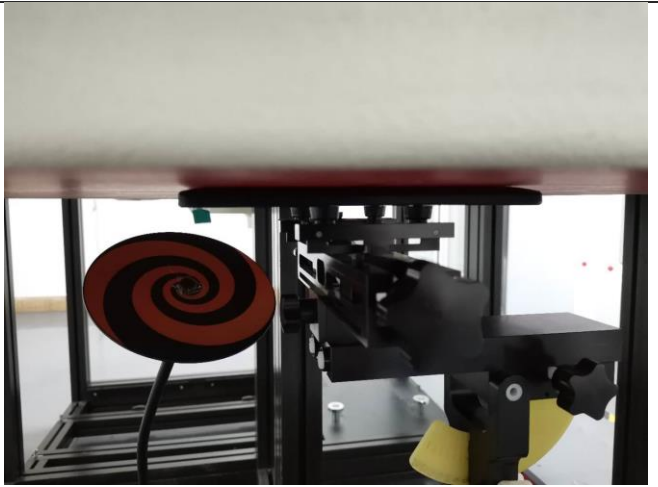

**TestSetup Photos**

Liquid depth in the Body phantom

Rear (0mm)

Right Side (0mm)

Bottom Side (0mm)