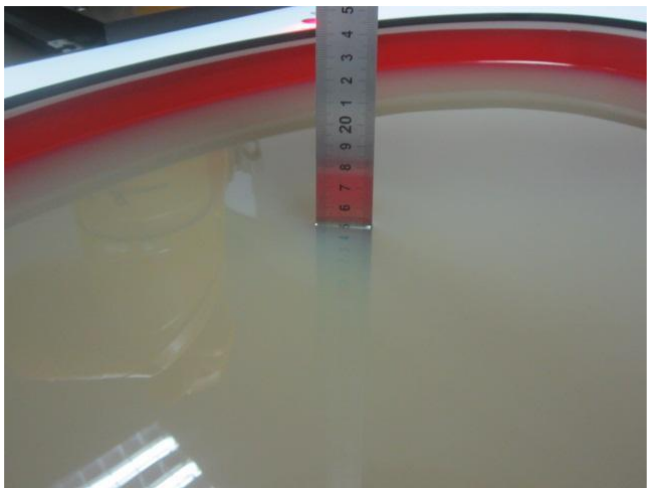

**TestSetup Photos**

Liquid depth in the Body phantom

Rear (0mm)

Right Side (0mm)

Bottom Side (0mm)