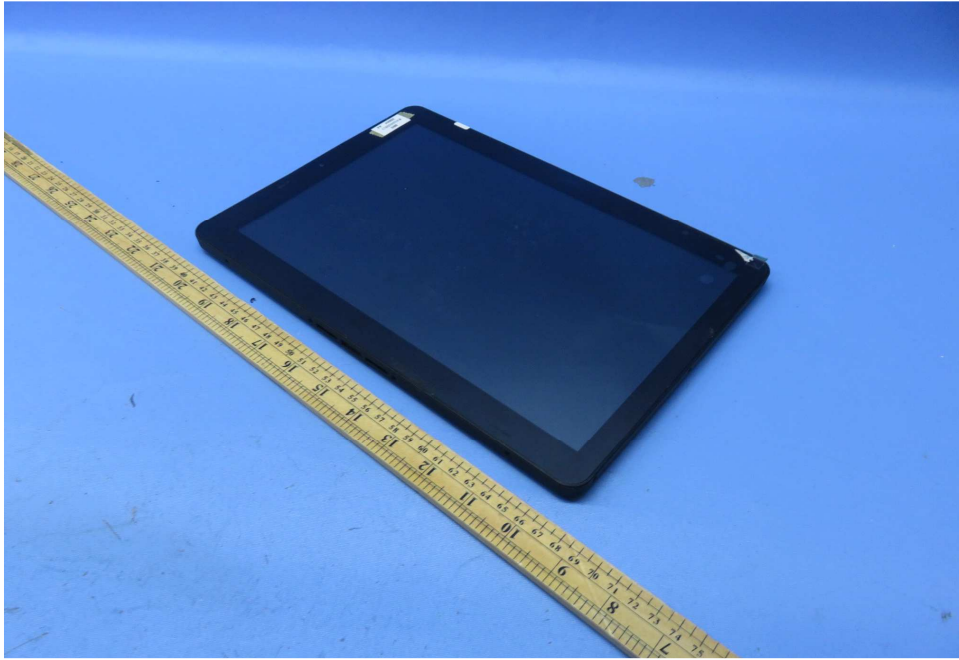

Equipment Photographs

(External)

INTERTEK TESTING SERVICE

Report No.: 16040718HKG-002

Equipment Photographs

(External)

INTERTEK TESTING SERVICE

Report No.: 16040718HKG-002

Equipment Photographs

(External)