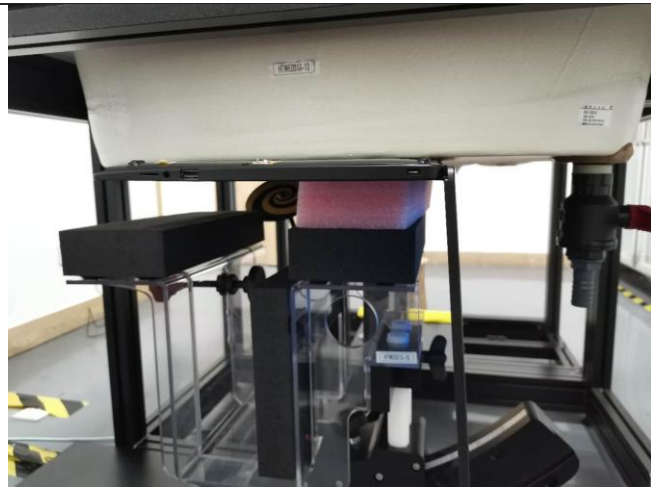

17. TestSetup Photos

Liquid depth in the Body phantom

Bottom (0mm)