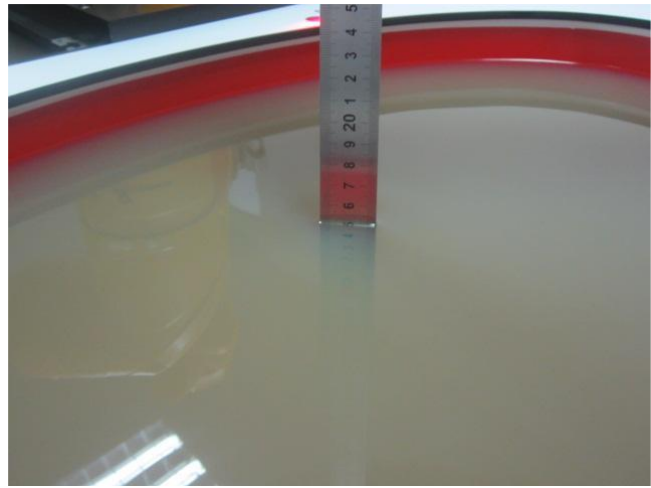

17. TestSetup Photos

Liquid depth in the Body phantom

Bottom (0mm)